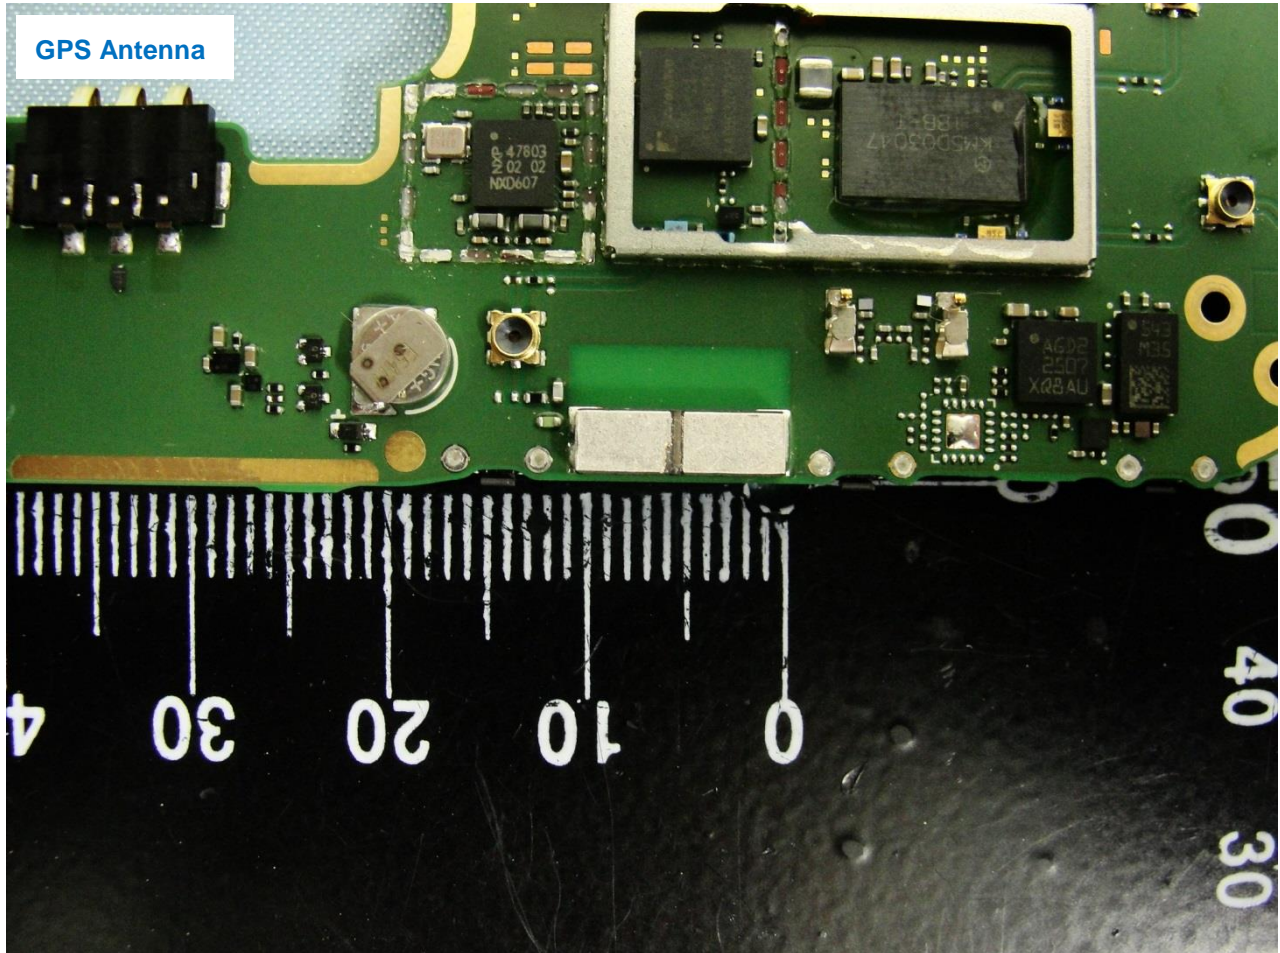

Brand Name: Zebra / Model Name: ET50PE