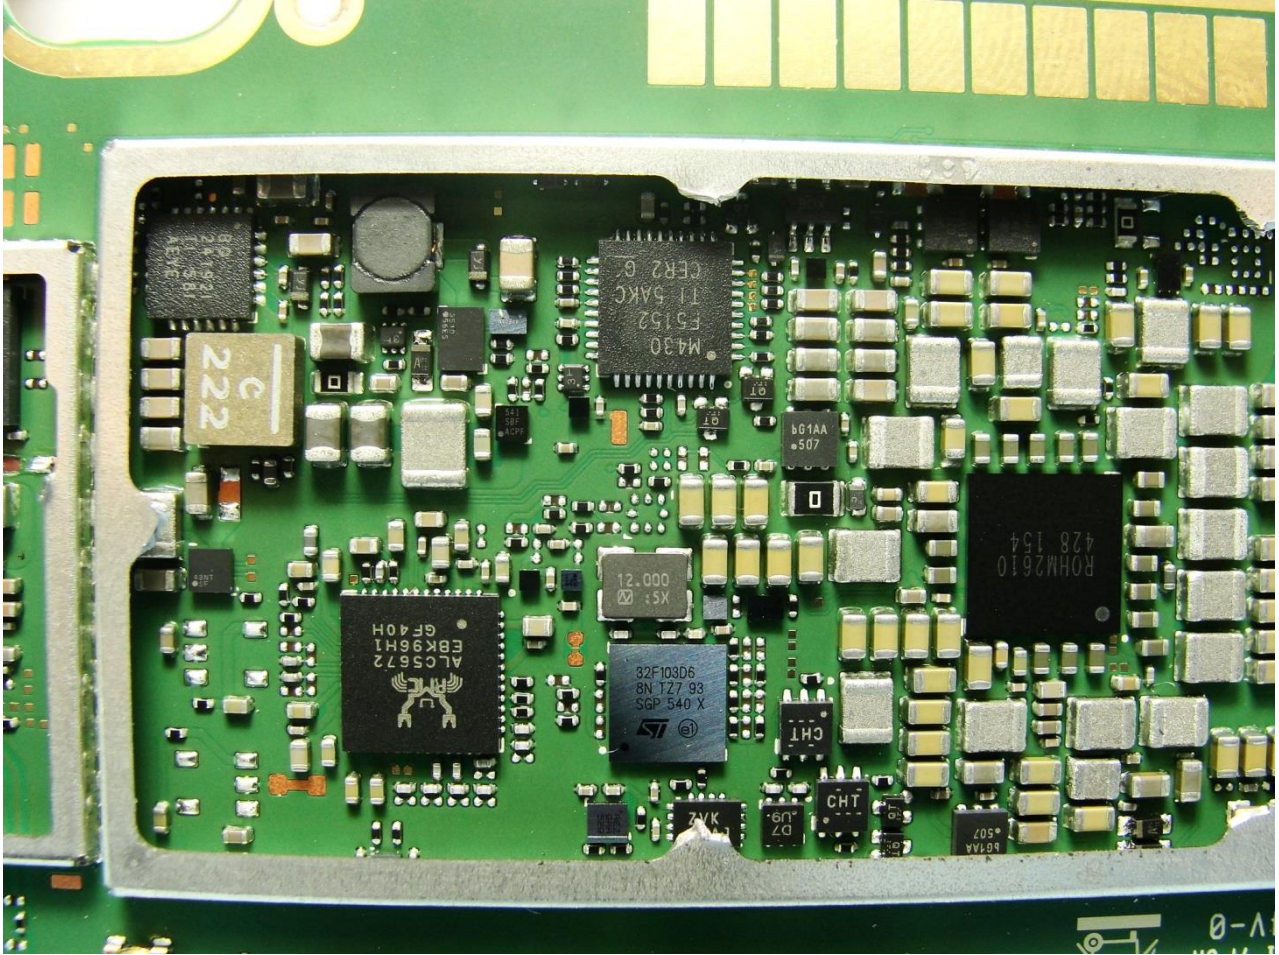

Brand Name: Zebra / Model Name: ET50PE