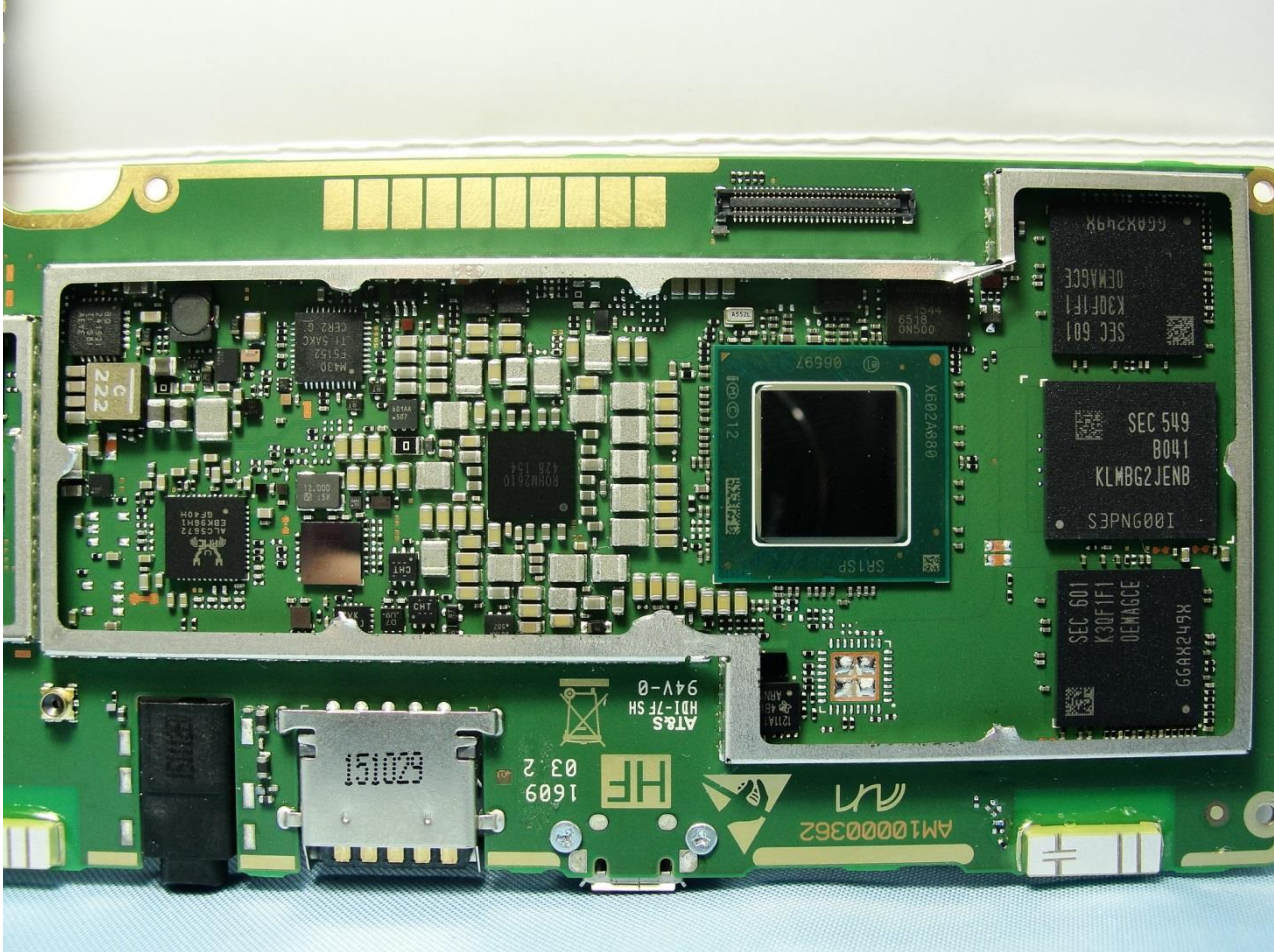

Brand Name: Zebra / Model Name: ET50PE