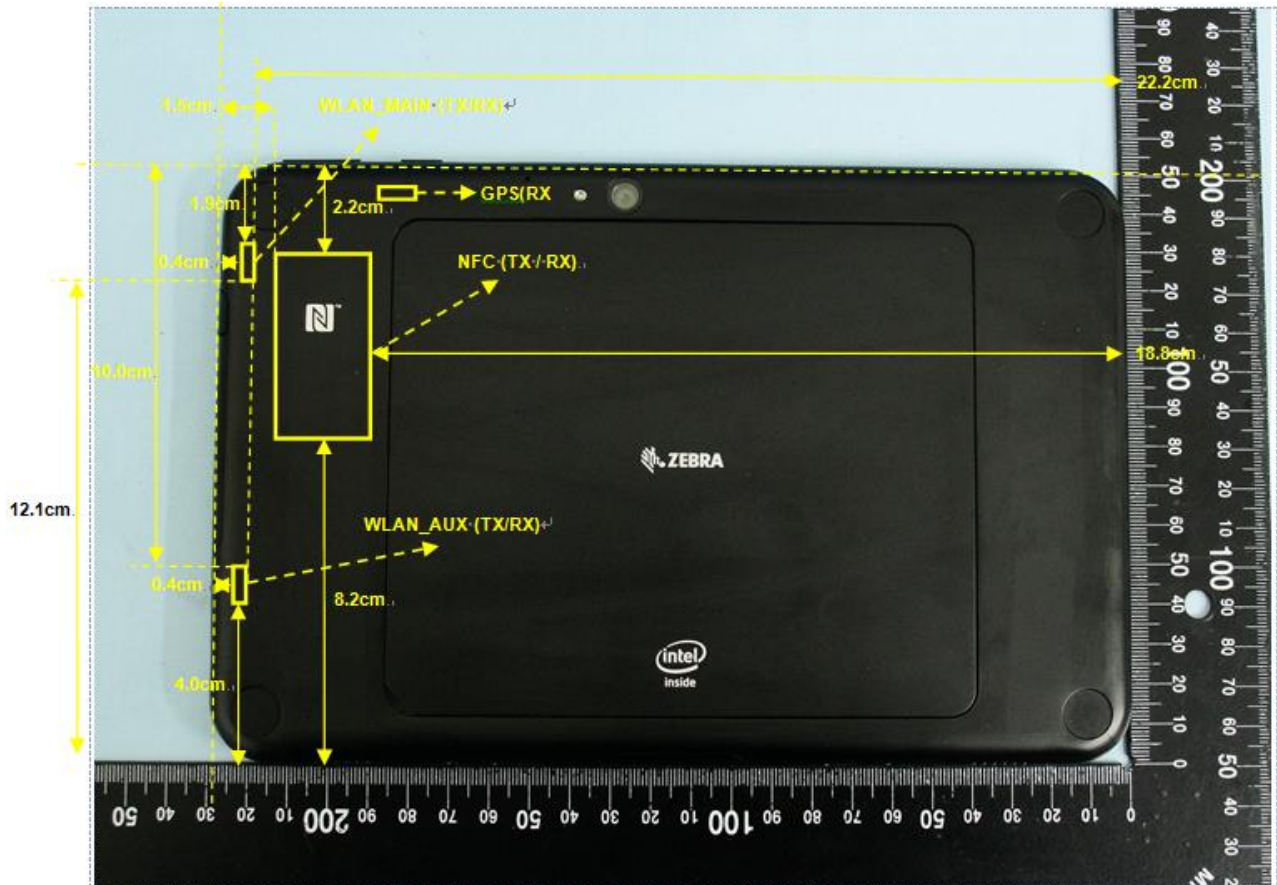

### 3. Internal Photograph of EUT

Brand Name: Zebra / Model Name: ET50PE

Brand Name: Zebra / Model Name: ET50PE

Brand Name: Zebra / Model Name: ET50PE

Brand Name: Zebra / Model Name: ET50PE

Brand Name: Zebra / Model Name: ET50PE

Brand Name: Zebra / Model Name: ET50PE