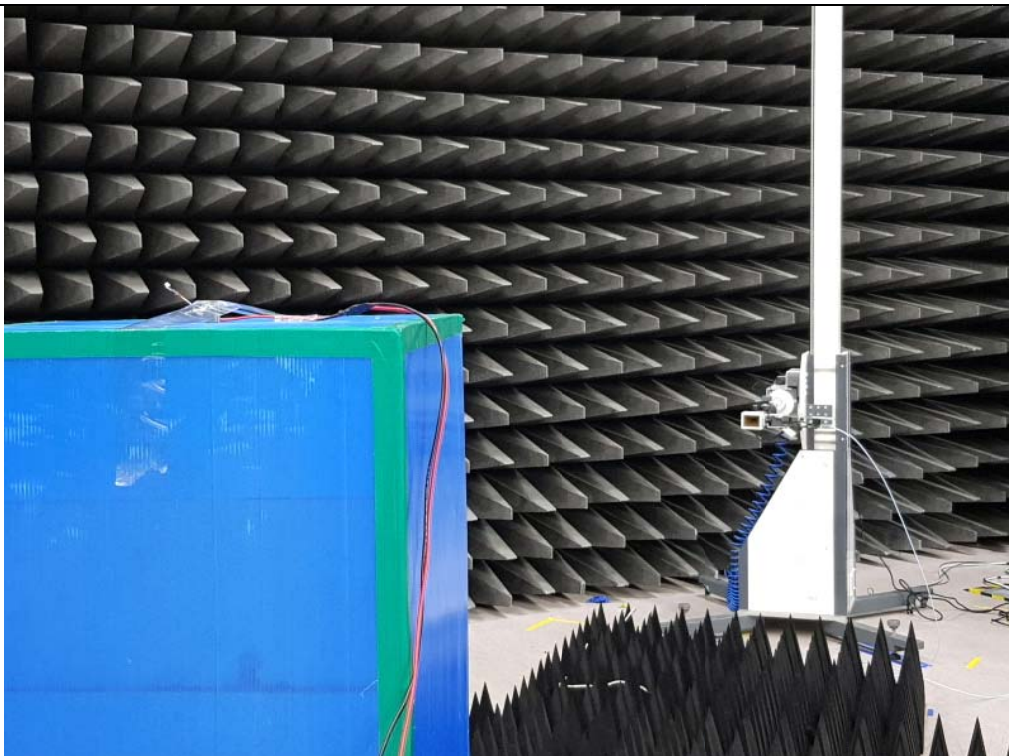

Appendix Test Setup Photo

Photo of radiated spurious emission (Bluetooth)

9 kHz – 30 MHz

30 MHz - 1000 MHz

1 GHz – 18 GHz

18 GHz – 25 GHz

Photo of AC power line conducted emission

AC power line conducted emissions_Front

AC power line conducted emissions_Rear