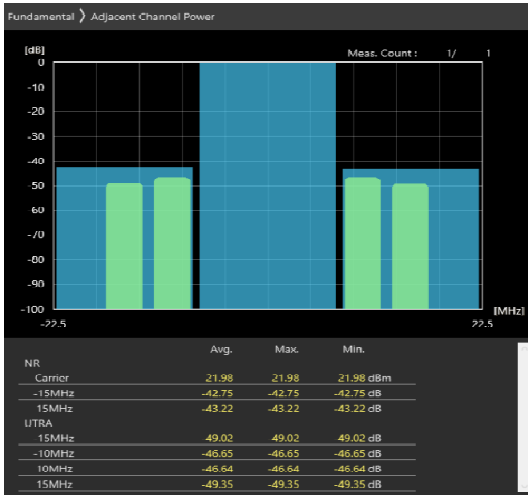

15MHz_30kHz_3557.5MHz-OFDM QPSK_RB36@0
-42.75,-43.22dB