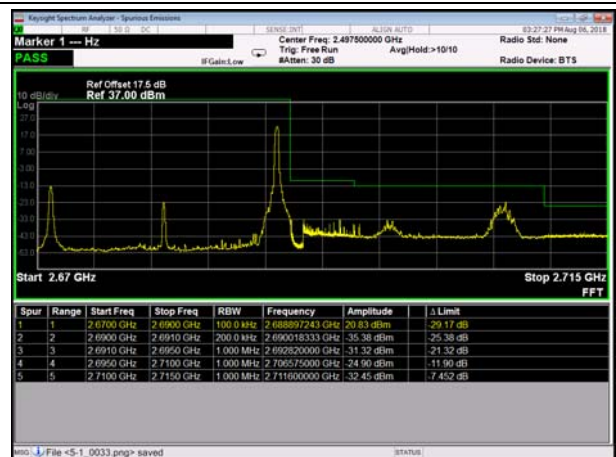

HighRange_TDD41_15MHz_2682.5_fullRB_HighQPSK

HighRange_TDD41_15MHz_2682.5_fullRB_HighQ16

HighRange_TDD41_20MHz_2680_OneRB_high_QPSK

HighRange_TDD41_20MHz_2680_OneRB_high_Q16

HighRange_ TDD41_20MHz_2680_fullRB _HighQPSK