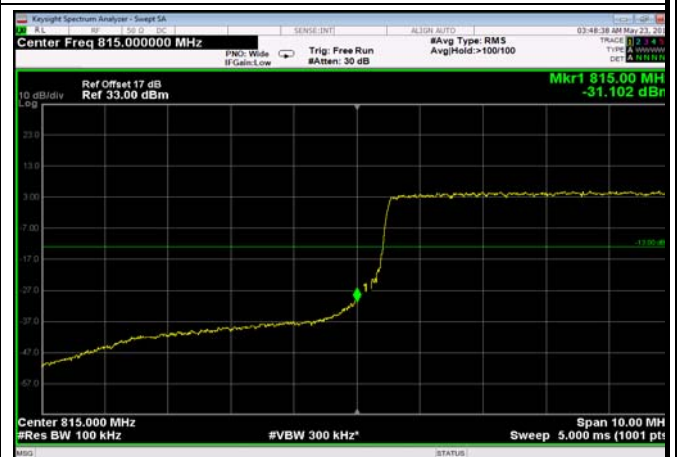

LowRange_FDD26_10MHz_820_OneRB
_low_QPSK

LowRange_FDD26_10MHz_820_OneRB
_low_Q16

LowRange_FDD26_10MHz_820_fullRB
_LowQPSK

LowRange_FDD26_10MHz_820_fullRB
_LowQ16

LowRange_FDD26_15MHz_822.5_OneRB
_low_QPSK

LowRange_FDD26_15MHz_822.5_OneRB
_low_Q16

LowRange_FDD26_15MHz_822.5_fullRB
_LowQPSK

LowRange_FDD26_15MHz_822.5_fullRB
_LowQ16

HighRange_FDD26_1.4MHz_848.3_OneRB
_high_QPSK

HighRange_FDD26_1.4MHz_848.3_OneRB
_high_Q16