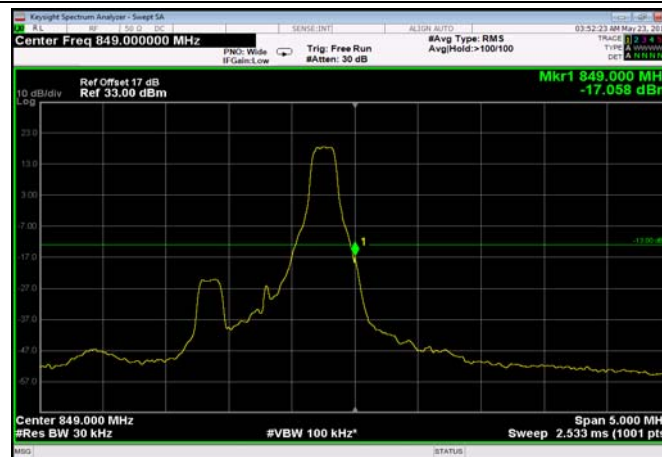

LowRange_FDD26_15MHz_822.5_OneRB
_low_Q16

LowRange_FDD26_15MHz_822.5_fullRB
_LowQPSK

LowRange_FDD26_15MHz_822.5_fullRB
_LowQ16

HighRange_FDD26_1.4MHz_848.3_OneRB
_high_QPSK

HighRange_FDD26_1.4MHz_848.3_OneRB
_high_Q16

HighRange_FDD26_1.4MHz_848.3_fullRB
_HighQPSK

HighRange_FDD26_1.4MHz_848.3_fullRB
_HighQ16

HighRange_FDD26_5MHz_846.5_OneRB
_high_QPSK

HighRange_FDD26_5MHz_846.5_OneRB
_high_Q16

HighRange_FDD26_5MHz_846.5_fullRB
_HighQPSK