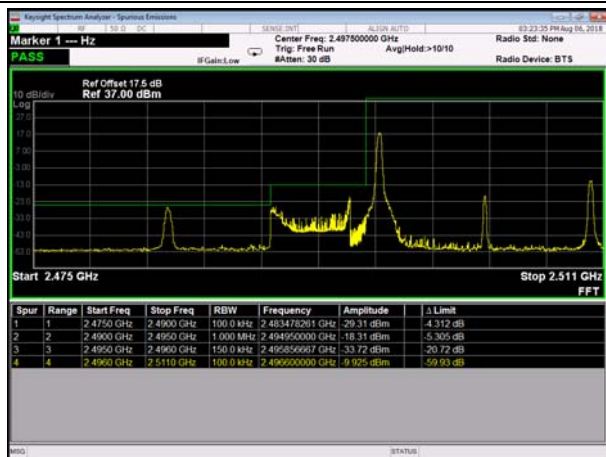

LowRange_TDD41_15MHz_2503.5_OneRB
_low_QPSK