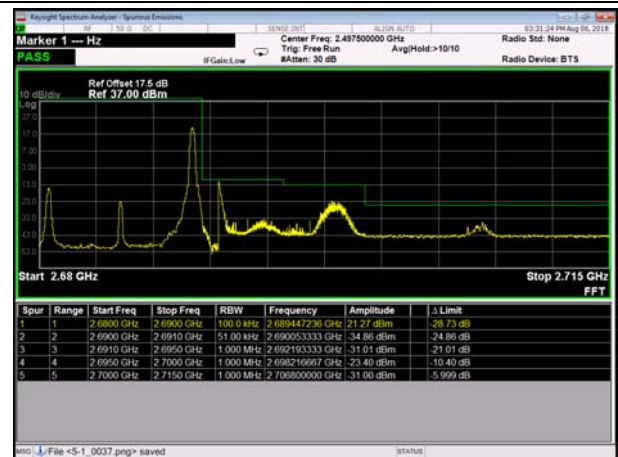

HighRange_TDD41_10MHz_2685_OneRB
_high_Q16