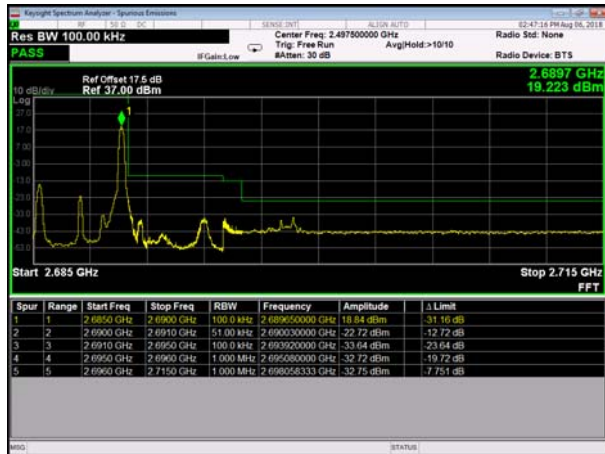

HighRange_TDD41_5MHz_2687.5_OneRB
_high_QPSK