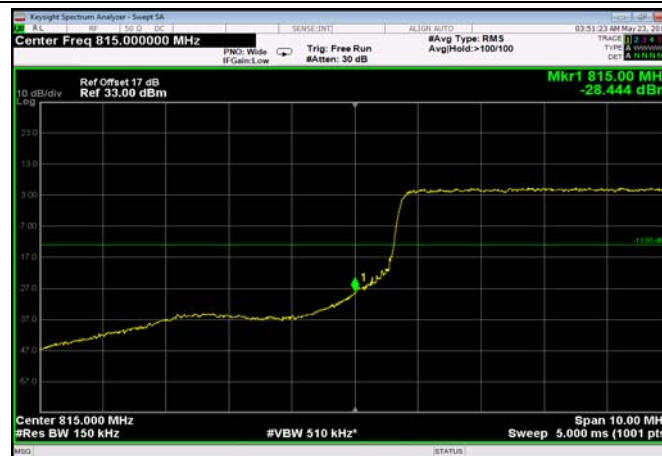

LowRange_FDD26_10MHz_820_OneRB
_low_QPSK

LowRange_FDD26_10MHz_820_OneRB
_low_Q16

LowRange_FDD26_10MHz_820_fullRB
_LowQPSK

LowRange_FDD26_10MHz_820_fullRB
_LowQ16

LowRange_FDD26_15MHz_822.5_OneRB
_low_QPSK

LowRange_FDD26_15MHz_822.5_OneRB
_low_Q16

LowRange_FDD26_15MHz_822.5_fullRB
_LowQPSK

LowRange_FDD26_15MHz_822.5_fullRB
_LowQ16

HighRange_FDD26_1.4MHz_848.3_OneRB
_high_QPSK

HighRange_FDD26_1.4MHz_848.3_OneRB
_high_Q16