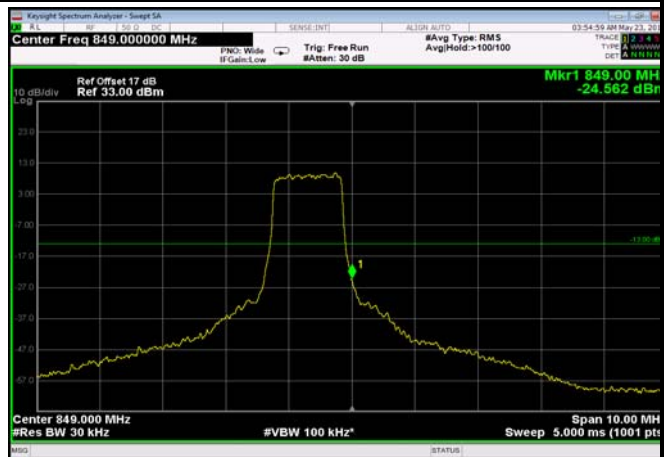

LowRange_FDD26_15MHz_822.5_OneRB
_low_Q16

LowRange_FDD26_15MHz_822.5_fullRB
_LowQPSK

LowRange_FDD26_15MHz_822.5_fullRB
_LowQ16

HighRange_FDD26_1.4MHz_848.3_OneRB
_high_QPSK

HighRange_FDD26_1.4MHz_848.3_OneRB
_high_Q16

HighRange_FDD26_1.4MHz_848.3_fullRB
_HighQPSK

HighRange_FDD26_1.4MHz_848.3_fullRB
_HighQ16

HighRange_FDD26_5MHz_846.5_OneRB
_high_QPSK

HighRange_FDD26_5MHz_846.5_OneRB
_high_Q16

HighRange_FDD26_5MHz_846.5_fullRB
_HighQPSK