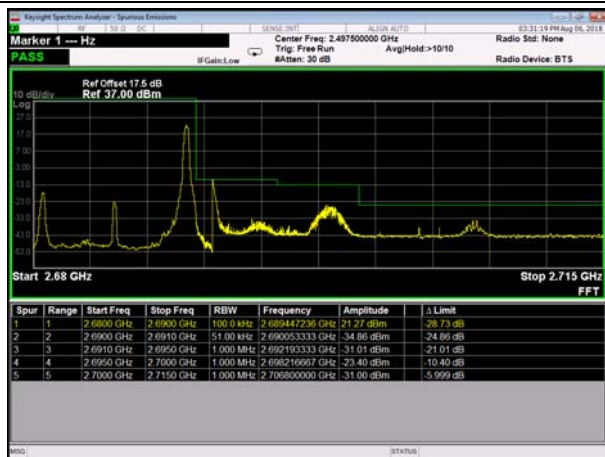

HighRange_TDD41_5MHz_2687.5_OneRB
_high_QPSK

HighRange_TDD41_5MHz_2687.5_OneRB
_high_Q16

HighRange_TDD41_5MHz_2687.5_fullIRB
_HighQPSK

HighRange_TDD41_5MHz_2687.5_fullIRB
_HighQ16

HighRange_TDD41_10MHz_2685_OneRB
_high_QPSK