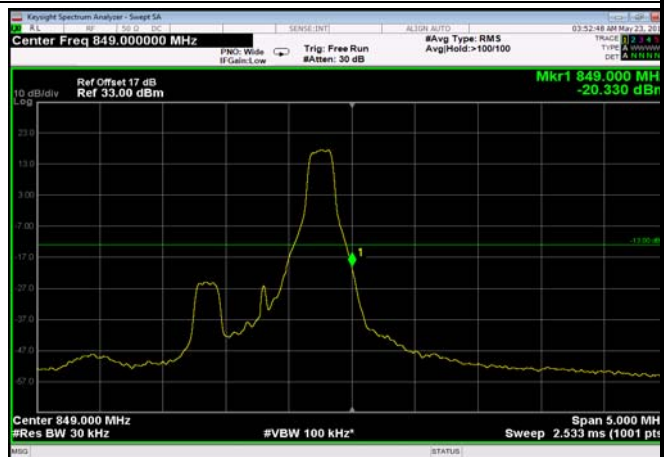

LowRange_FDD26_15MHz_822.5_OneRB
_low_Q16

LowRange_FDD26_15MHz_822.5_fullRB
_LowQPSK

LowRange_FDD26_15MHz_822.5_fullRB
_LowQ16

HighRange_FDD26_1.4MHz_848.3_OneRB
_high_QPSK

HighRange_FDD26_1.4MHz_848.3_OneRB
_high_Q16