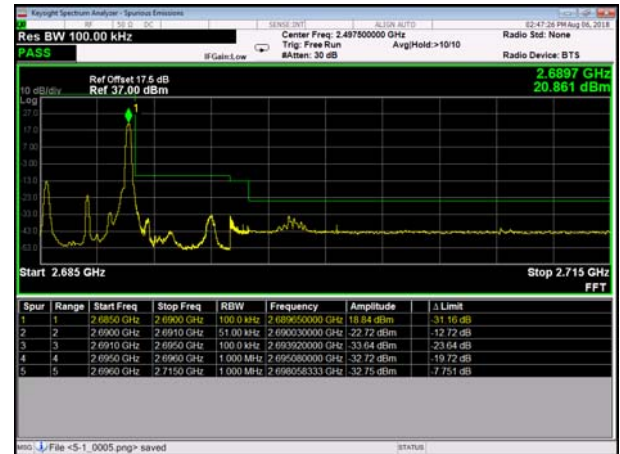

HighRange_TDD41_5MHz_2687.5_OneRB
_high_Q16