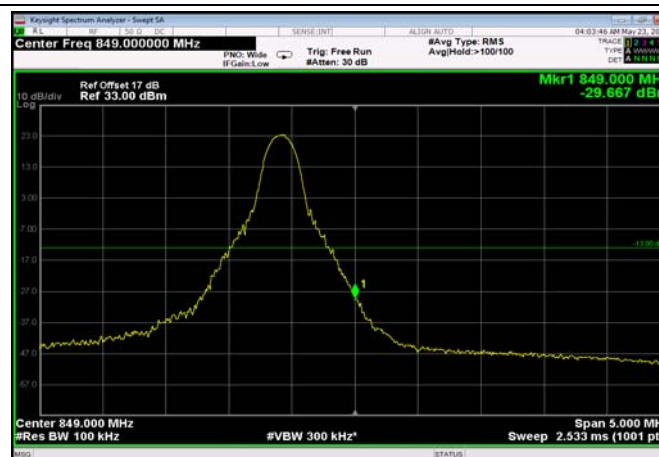

HighRange_FDD26_10MHz_844_OneRB
_high_QPSK