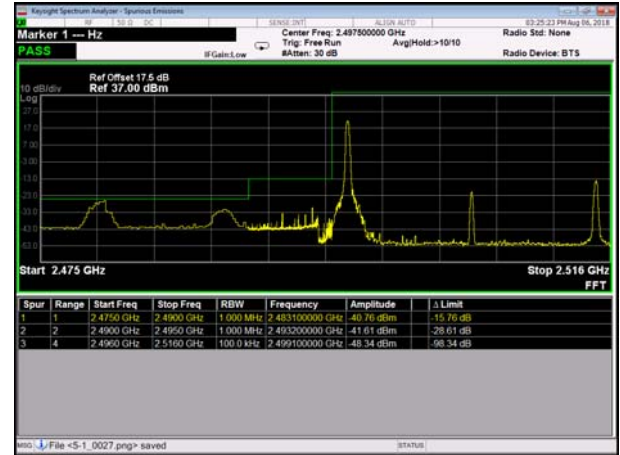

LowRange_TDD41_15MHz_2503.5_fullRB
_LowQ16

LowRange_TDD41_20MHz_2506_OneRB
_low_QPSK

LowRange_TDD41_20MHz_2506_OneRB
_low_Q16

LowRange_TDD41_20MHz_2506_fullRB
_LowQPSK

LowRange_TDD41_20MHz_2506_fullRB
_LowQ16