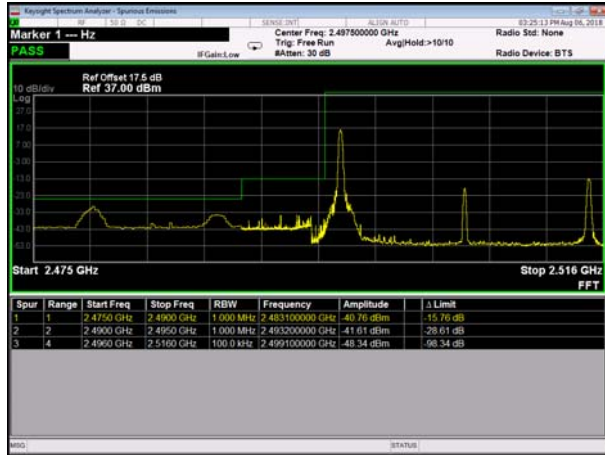

LowRange_TDD41_20MHz_2506_OneRB
_low_QPSK