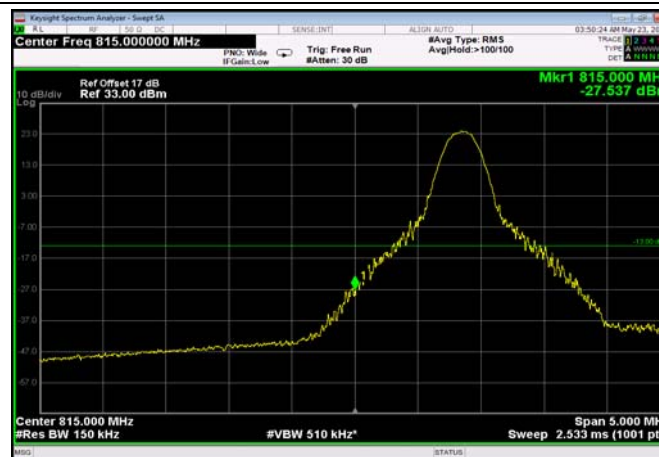

LowRange_FDD26_10MHz_820_OneRB
_low_QPSK

LowRange_FDD26_10MHz_820_OneRB
_low_Q16

LowRange_FDD26_10MHz_820_fullRB
_LowQPSK

LowRange_FDD26_10MHz_820_fullRB
_LowQ16

LowRange_FDD26_15MHz_822.5_OneRB
_low_QPSK

LowRange_FDD26_15MHz_822.5_OneRB
_low_Q16

LowRange_FDD26_15MHz_822.5_fullRB
_LowQPSK

LowRange_FDD26_15MHz_822.5_fullRB
_LowQ16

HighRange_FDD26_1.4MHz_848.3_OneRB
_high_QPSK

HighRange_FDD26_1.4MHz_848.3_OneRB
_high_Q16