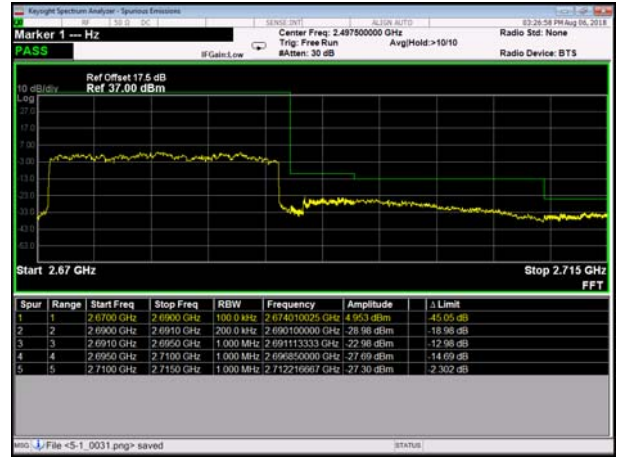

HighRange_ TDD41_20MHz_2680_fullRB _HighQ16