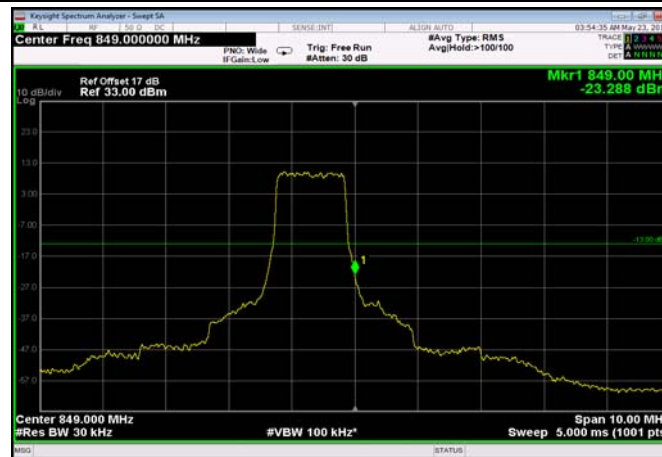

LowRange_FDD26_15MHz_822.5_OneRB
_low_Q16

LowRange_FDD26_15MHz_822.5_fullRB
_LowQPSK

LowRange_FDD26_15MHz_822.5_fullRB
_LowQ16

HighRange_FDD26_1.4MHz_848.3_OneRB
_high_QPSK

HighRange_FDD26_1.4MHz_848.3_OneRB
_high_Q16

HighRange_FDD26_1.4MHz_848.3_fullRB
_HighQPSK

HighRange_FDD26_1.4MHz_848.3_fullRB
_HighQ16

HighRange_FDD26_5MHz_846.5_OneRB
_high_QPSK

HighRange_FDD26_5MHz_846.5_OneRB
_high_Q16

HighRange_FDD26_5MHz_846.5_fullRB
_HighQPSK