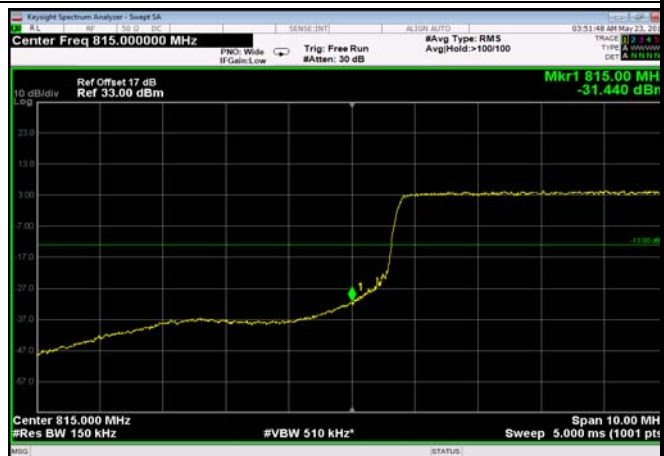

LowRange_FDD26_15MHz_822.5_OneRB
_low_Q16

LowRange_FDD26_15MHz_822.5_fullRB
_LowQPSK

LowRange_FDD26_15MHz_822.5_fullRB
_LowQ16

HighRange_FDD26_1.4MHz_848.3_OneRB
_high_QPSK

HighRange_FDD26_1.4MHz_848.3_OneRB
_high_Q16

HighRange_FDD26_1.4MHz_848.3_fullRB
_HighQPSK

HighRange_FDD26_1.4MHz_848.3_fullRB
_HighQ16

HighRange_FDD26_5MHz_846.5_OneRB
_high_QPSK

HighRange_FDD26_5MHz_846.5_OneRB
_high_Q16

HighRange_FDD26_5MHz_846.5_fullRB
_HighQPSK