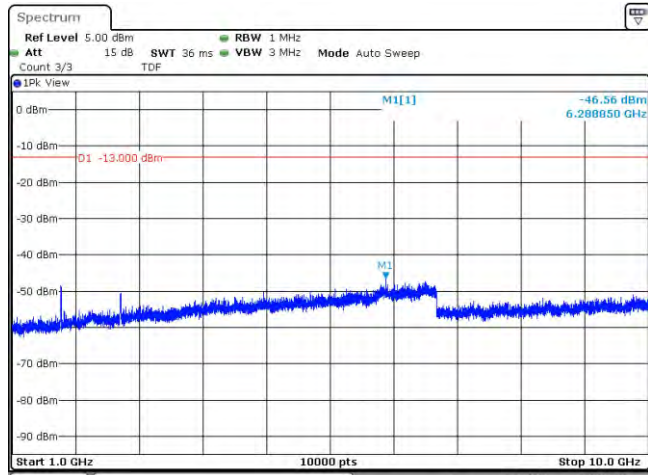

Band5-10MHz-16QAM-20600-50RB#0-Range2:1000~10000MHz

Date: 23.MAR.2021 14:26:46