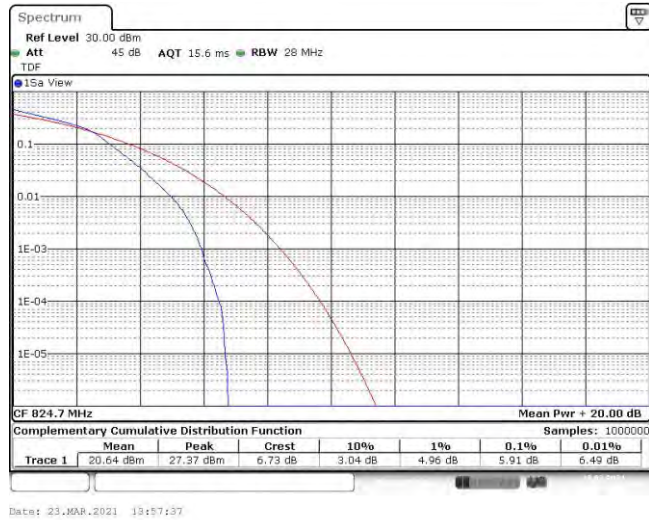

Test Graphs

Band5-1.4MHz-QPSK-20407-6RB#0

Date: 23.MAR.2021 13:57:27

Band5-1.4MHz-QPSK-20525-6RB#0

Date: 23.MAR.2021 13:57:48

Band5-1.4MHz-QPSK-20643-6RB#0

Band5-1.4MHz-16QAM-20407-6RB#0

Band5-1.4MHz-16QAM-20525-6RB#0