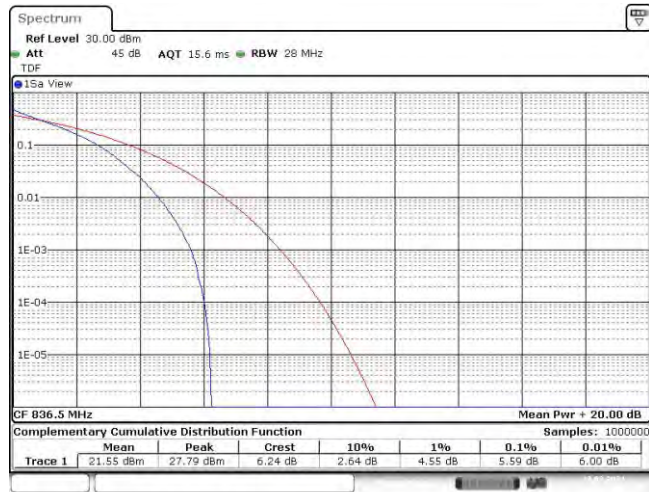

Band5-1.4MHz-QPSK-20525-6RB#0

Date: 23.MAR.2021 13:57:48