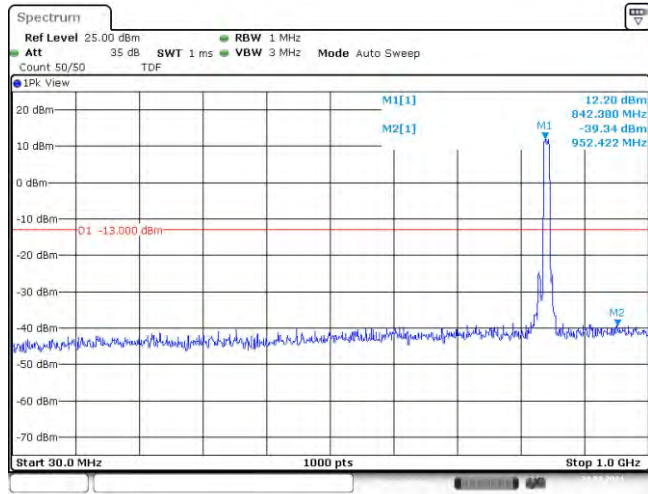

Band5-10MHz-16QAM-20600-50RB#0-Range1:30~1000MHz

Date: 23.MAR.2021 14:26:37