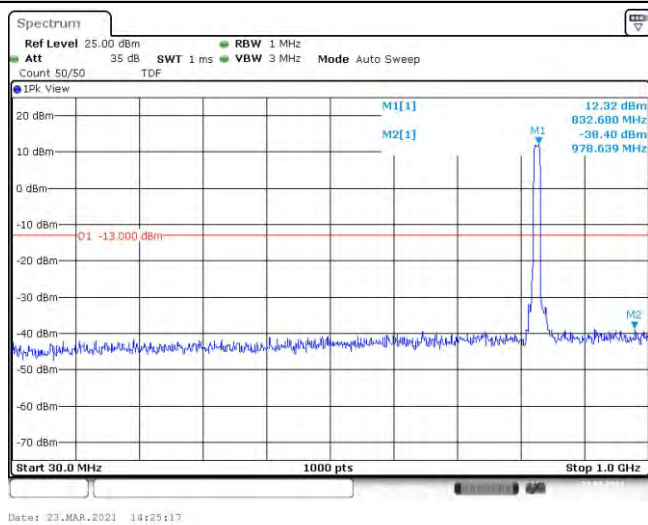

Band5-10MHz-16QAM-20450-50RB#0-Range1:30~1000MHz