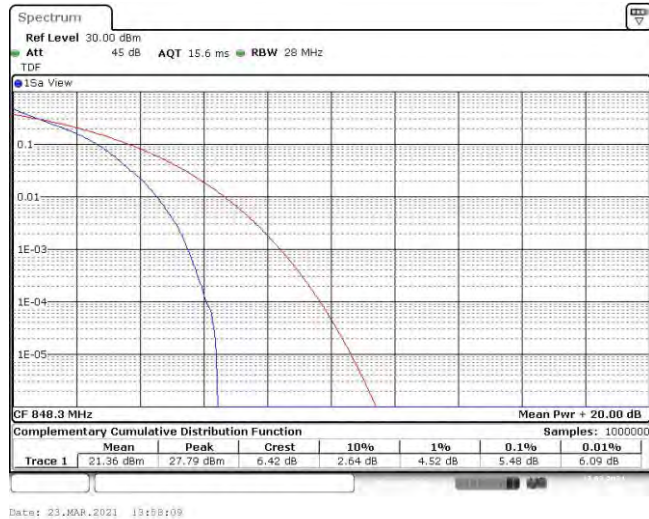

Test Graphs

Band5-1.4MHz-QPSK-20407-6RB#0

Date: 23.MAR.2021 13:57:27

Band5-1.4MHz-QPSK-20525-6RB#0

Date: 23.MAR.2021 13:57:48

Band5-1.4MHz-QPSK-20643-6RB#0

Band5-1.4MHz-16QAM-20407-6RB#0

Band5-1.4MHz-16QAM-20525-6RB#0