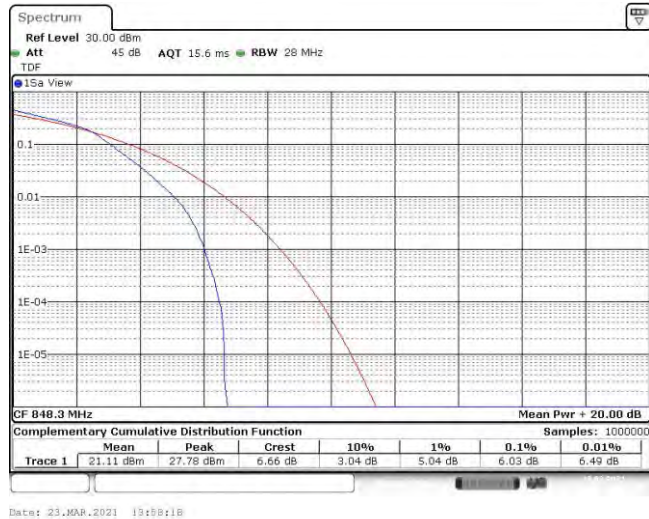

Band5-1.4MHz-16QAM-20643-6RB#0