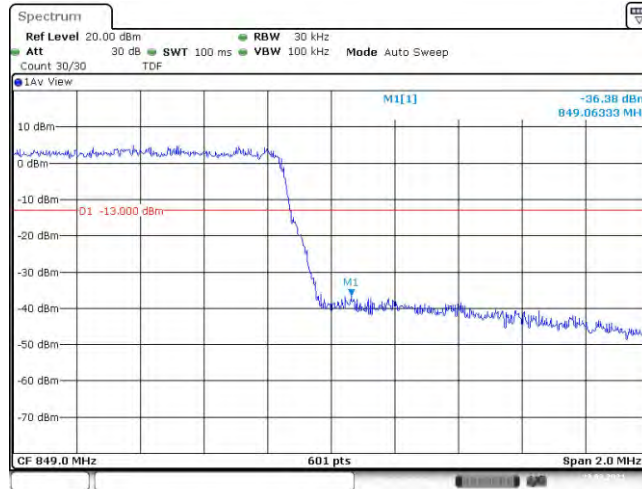

Test Graphs

Band5-1.4MHz-QPSK-20407-6RB#0

Band5-1.4MHz-QPSK-20643-6RB#0

Band5-1.4MHz-16QAM-20407-6RB#0

Band5-1.4MHz-16QAM-20643-6RB#0

Date: 23.MAR.2021 13:52:38

Band5-3MHz-QPSK-20415-15RB#0

Date: 23.MAR.2021 14:02:53