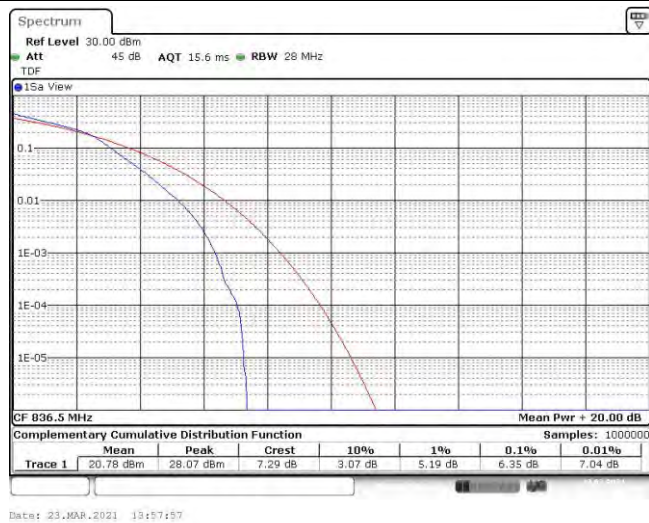

Test Graphs

Band5-1.4MHz-QPSK-20407-6RB#0

Date: 23.MAR.2021 13:57:27

Band5-1.4MHz-QPSK-20525-6RB#0

Date: 23.MAR.2021 13:57:48

Band5-1.4MHz-QPSK-20643-6RB#0

Band5-1.4MHz-16QAM-20407-6RB#0

Band5-1.4MHz-16QAM-20525-6RB#0