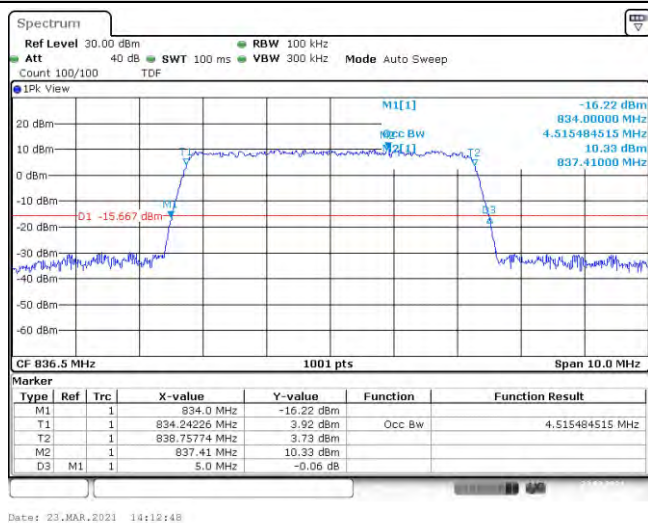

Band5-5MHz-16QAM-20525-25RB#0-4.515

Band5-5MHz-16QAM-20625-25RB#0-4.505