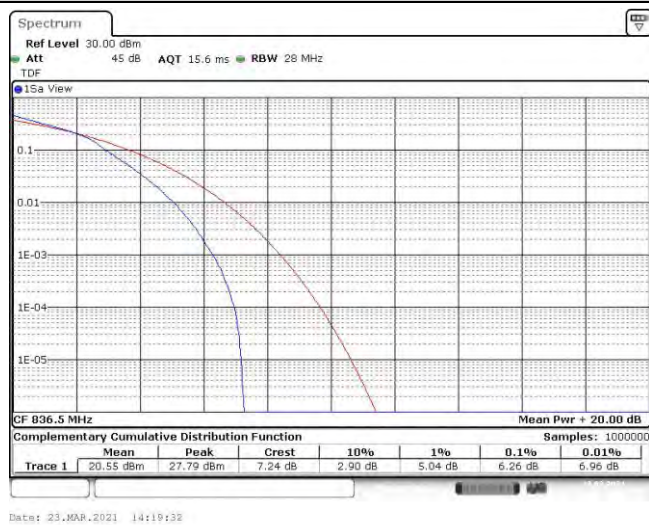

Band5-5MHz-16QAM-20525-25RB#0