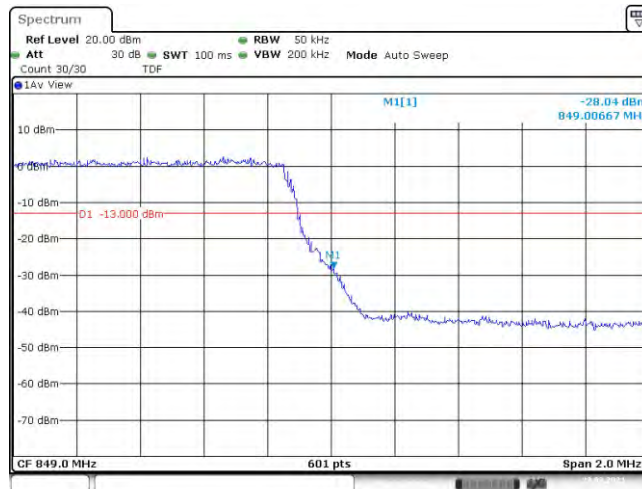

Band5-3MHz-QPSK-20635-15RB#0

Date: 23.MAR.2021 14:02:54

Band5-3MHz-16QAM-20415-15RB#0