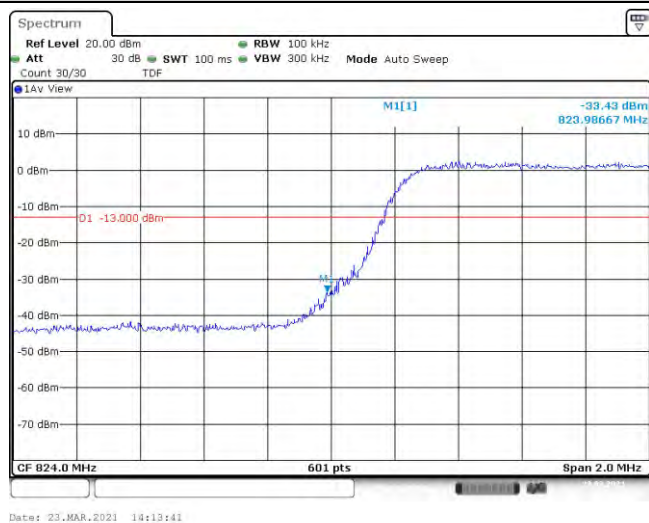

Band5-5MHz-QPSK-20425-25RB#0