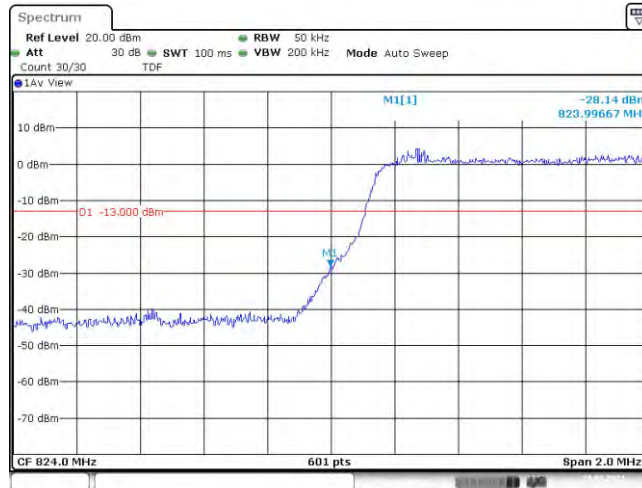

Test Graphs

Band5-1.4MHz-QPSK-20407-6RB#0

Band5-1.4MHz-QPSK-20643-6RB#0

Band5-1.4MHz-16QAM-20407-6RB#0

Band5-1.4MHz-16QAM-20643-6RB#0

Date: 23.MAR.2021 13:52:38

Band5-3MHz-QPSK-20415-15RB#0

Date: 23.MAR.2021 14:02:53