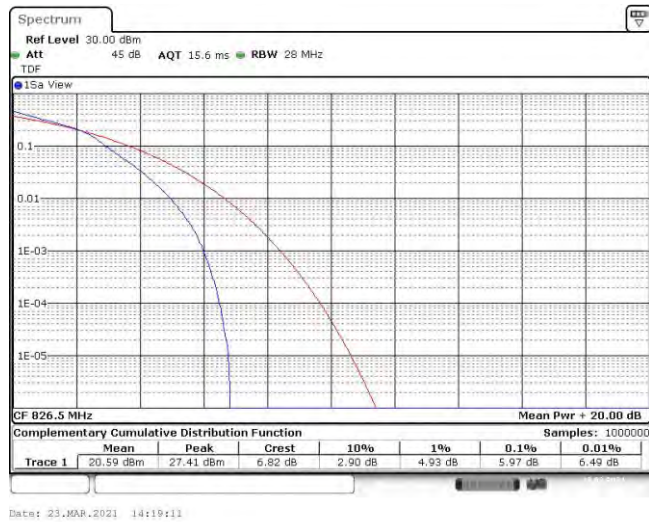

Band5-5MHz-16QAM-20425-25RB#0