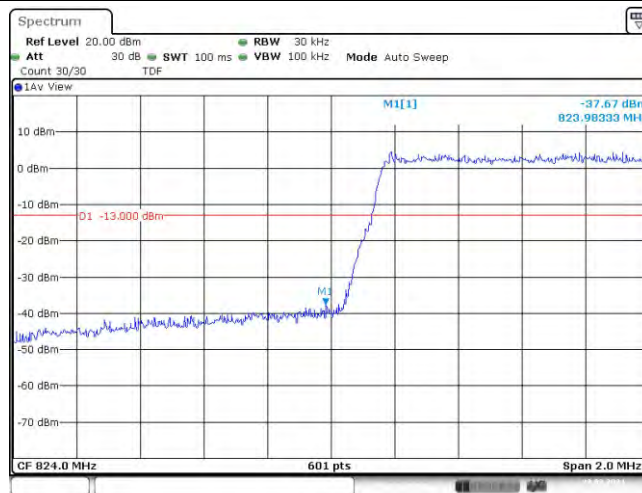

Test Graphs

Band5-1.4MHz-QPSK-20407-6RB#0

Band5-1.4MHz-QPSK-20643-6RB#0

Band5-1.4MHz-16QAM-20407-6RB#0

Band5-1.4MHz-16QAM-20643-6RB#0

Date: 23.MAR.2021 13:52:38

Band5-3MHz-QPSK-20415-15RB#0

Date: 23.MAR.2021 14:02:53