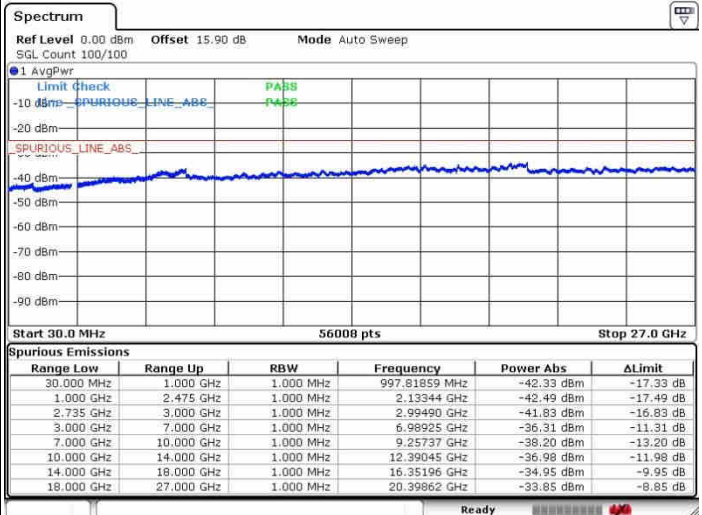

Date: 28.SEP.2017 13:37:02

Highest Channel / FullRB

N/A

Date: 28.SEP.2017 11:44:12

LTE Band 41 / 15MHz+20MHz

QPSK

Lowest Channel / 1RB0 and 1RB99

Lowest Channel / 1RB74 and 1RB0

Date: 28.SEP.2017 13:50:47

Date: 28.SEP.2017 13:54:55

Lowest Channel / FullRB

N/A

Date: 28.SEP.2017 13:39:03

LTE Band 41 / 15MHz+20MHz

QPSK

Middle Channel / 1RB0 and 1RB9

Middle Channel / 1RB74 and 1RB0

Date: 28.SEP.2017 13:48:08

Date: 28.SEP.2017 13:58:41

Middle Channel / FullIRB

N/A

Date: 28.SEP.2017 13:41:08

LTE Band 41 / 15MHz+20MHz

QPSK

Highest Channel / 1RB0 and 1RB99

Highest Channel / 1RB74 and 1RB0

Date: 26.SEP.2017 13:45:36

Date: 26.SEP.2017 14:00:44

Highest Channel / FullIRB

N/A

Date: 26.SEP.2017 13:43:18

LTE Band 41 / 20MHz+5MHz