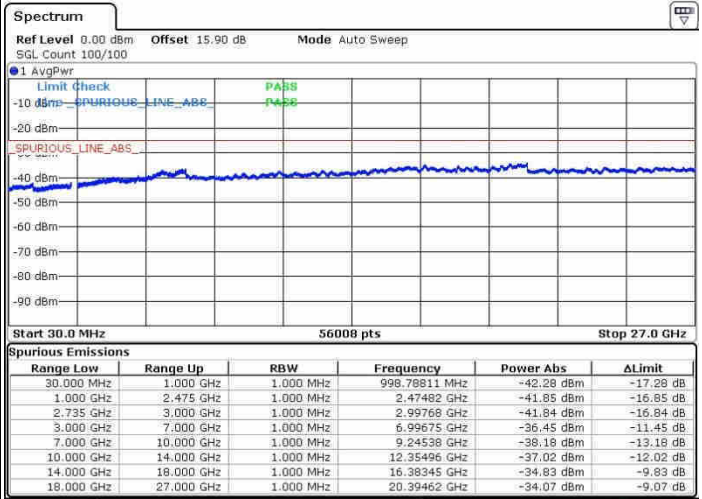

Date: 28.SEP.2017 10:26:27

Date: 28.SEP.2017 10:37:32

Middle Channel / FullIRB

N/A

Date: 28.SEP.2017 10:18:06

LTE Band 41 / 5MHz+20MHz

16QAM

Highest Channel / 1RB0 and 1RB99

Highest Channel / 1RB24 and 1RB0

Date: 28.SEP.2017 10:23:37

Date: 28.SEP.2017 10:40:53

Highest Channel / FullIRB

N/A

Date: 28.SEP.2017 10:20:42

LTE Band 41 / 10MHz+20MHz

16QAM

Lowest Channel / 1RB0 and 1RB99

Lowest Channel / 1RB49 and 1RB0

Date: 26.SEP.2017 10:49:31

Date: 26.SEP.2017 11:22:02

Lowest Channel / FullIRB

N/A

Date: 26.SEP.2017 10:42:50

LTE Band 41 / 10MHz+20MHz