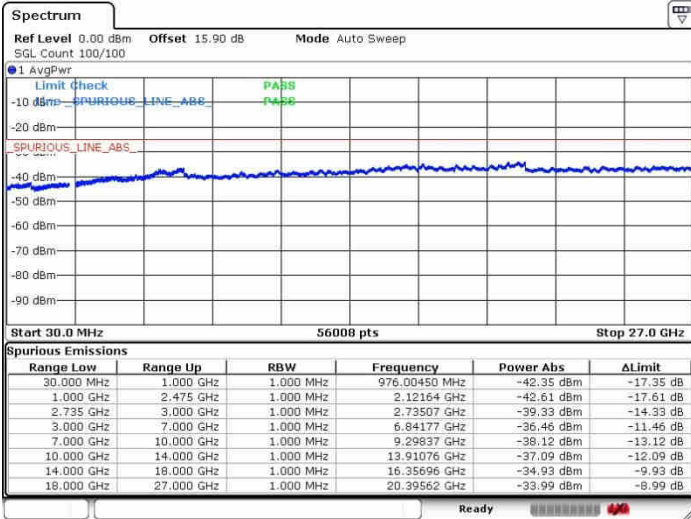

QPSK

Lowest Channel / 1RB0 and 1RB24

Lowest Channel / 1RB99 and 1RB0

Date: 28.SEP.2017 14:43:12

Date: 28.SEP.2017 14:46:30

Lowest Channel / FullRB

N/A

Date: 28.SEP.2017 14:20:33

LTE Band 41 / 20MHz+5MHz

QPSK

Middle Channel / 1RB0 and 1RB24

Middle Channel / 1RB99 and 1RB0

Date: 28.SEP.2017 14:35:14

Date: 28.SEP.2017 14:49:45

Middle Channel / FullIRB

N/A

Date: 28.SEP.2017 14:26:41

LTE Band 41 / 20MHz+5MHz

QPSK

Highest Channel / 1RB0 and 1RB24

Highest Channel / 1RB99 and 1RB0

Date: 26.SEP.2017 14:32:53

Date: 26.SEP.2017 14:51:48

Highest Channel / FullRB