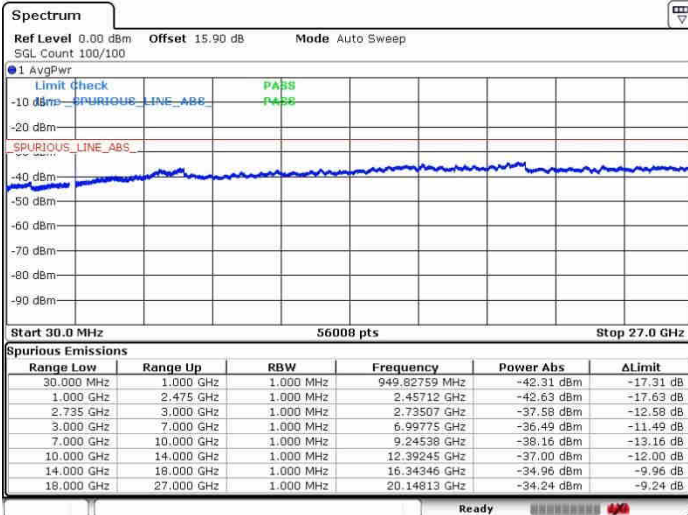

Lowest Channel / 1RB99 and 1RB0

Date: 26.SEP.2017 15:36:15

Date: 26.SEP.2017 15:38:38

Lowest Channel / FullRB

N/A

Date: 26.SEP.2017 15:22:59

LTE Band 41 / 20MHz+15MHz

QPSK

Middle Channel / 1RB0 and 1RB74

Middle Channel / 1RB99 and 1RB0

Date: 28.SEP.2017 15:33:47

Date: 28.SEP.2017 15:42:13

Middle Channel / FullIRB

N/A

Date: 28.SEP.2017 15:25:20

LTE Band 41 / 20MHz+15MHz

QPSK

Highest Channel / 1RB0 and 1RB74

Highest Channel / 1RB99 and 1RB0

Date: 28.SEP.2017 15:30:30

Date: 28.SEP.2017 15:45:26

Highest Channel / FullIRB

N/A

Date: 28.SEP.2017 15:27:53