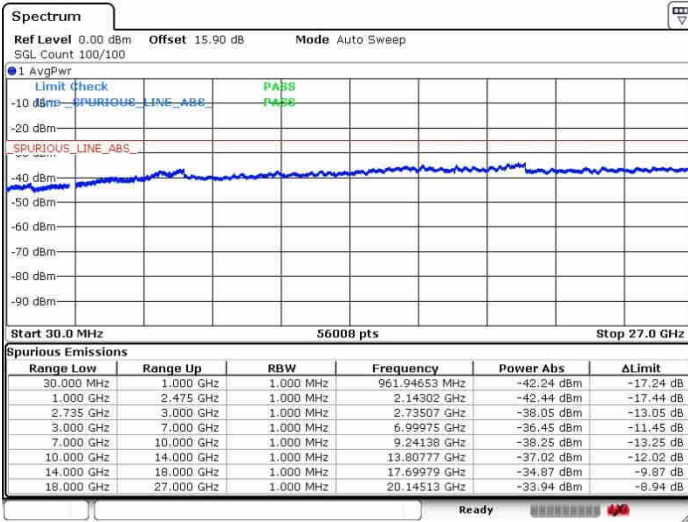

Lowest Channel / FullRB

N/A

Date: 26.SEP.2017 14:54:20

LTE Band 41 / 20MHz+10MHz

QPSK

Middle Channel / 1RB0 and 1RB49

Middle Channel / 1RB99 and 1RB0

Date: 26.SEP.2017 15:04:48

Date: 26.SEP.2017 15:12:49

Middle Channel / FullIRB

N/A

Date: 26.SEP.2017 14:56:30

LTE Band 41 / 20MHz+10MHz

QPSK

Highest Channel / 1RB0 and 1RB49

Highest Channel / 1RB99 and 1RB0

Date: 26.SEP.2017 15:01:31

Date: 26.SEP.2017 15:18:01

Highest Channel / FullIRB

N/A

Date: 26.SEP.2017 14:58:46

LTE Band 41 / 20MHz+15MHz

QPSK

Lowest Channel / 1RB0 and 1RB74

Lowest Channel / 1RB99 and 1RB0

Date: 26.SEP.2017 15:36:15

Date: 26.SEP.2017 15:38:38

Lowest Channel / FullRB

N/A

Date: 26.SEP.2017 15:22:59

LTE Band 41 / 20MHz+15MHz

QPSK