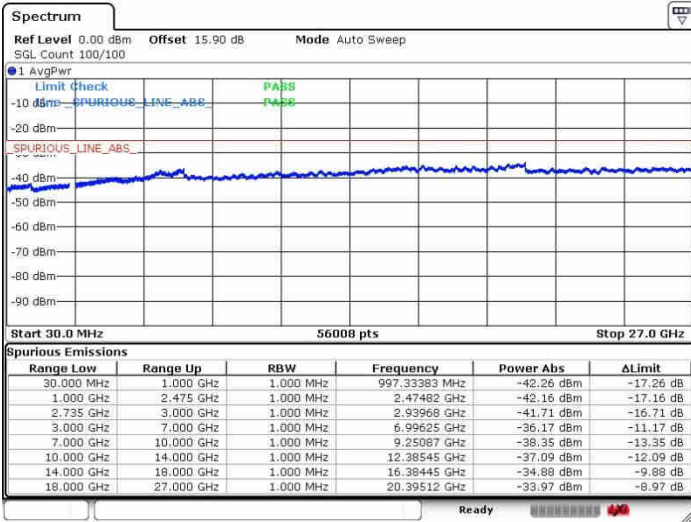

Lowest Channel / 1RB0 and 1RB99

Lowest Channel / 1RB49 and 1RB0

Date: 26.SEP.2017 10:49:31

Date: 26.SEP.2017 11:22:02

Lowest Channel / FullIRB

N/A

Date: 26.SEP.2017 10:42:50

LTE Band 41 / 10MHz+20MHz

16QAM

MiddleChannel / 1RB0 and 1RB99

Middle Channel / 1RB49 and 1RB0

Date: 26.SEP.2017 10:54:22

Date: 26.SEP.2017 11:20:28

Middle Channel / FullIRB

N/A

Date: 26.SEP.2017 11:10:47

LTE Band 41 / 10MHz+20MHz

16QAM

Highest Channel / 1RB0 and 1RB99

Highest Channel / 1RB49 and 1RB0

Date: 26.SEP.2017 10:57:52

Date: 26.SEP.2017 11:18:04

Highest Channel / FullIRB

N/A