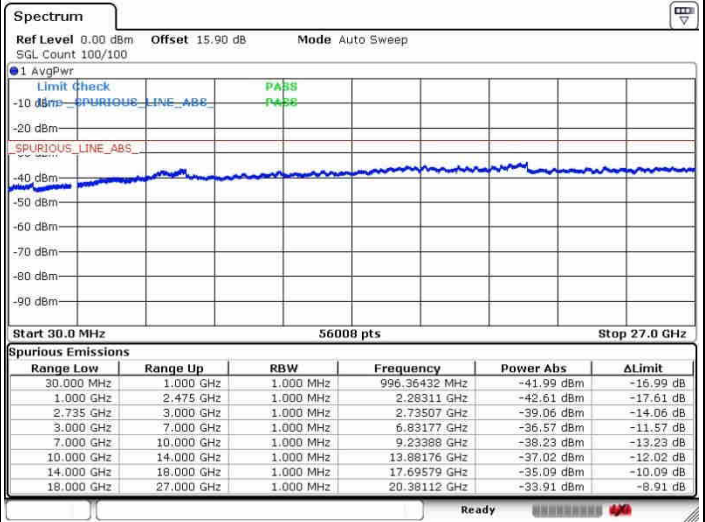

N/A

Date: 26.SEP.2017 14:30:13

LTE Band 41 / 20MHz+10MHz

QPSK

Lowest Channel / 1RB0 and 1RB49

Lowest Channel / 1RB99 and 1RB0

Date: 26.SEP.2017 15:08:19

Date: 26.SEP.2017 15:10:21

Lowest Channel / FullRB

N/A

Date: 26.SEP.2017 14:54:20

LTE Band 41 / 20MHz+10MHz

QPSK

Middle Channel / 1RB0 and 1RB49

Middle Channel / 1RB99 and 1RB0

Date: 26.SEP.2017 15:04:48

Date: 26.SEP.2017 15:12:49

Middle Channel / FullIRB

N/A

Date: 26.SEP.2017 14:56:30

LTE Band 41 / 20MHz+10MHz

QPSK

Highest Channel / 1RB0 and 1RB49

Highest Channel / 1RB99 and 1RB0

Date: 26.SEP.2017 15:01:31

Date: 26.SEP.2017 15:18:01

Highest Channel / FullIRB

N/A

Date: 26.SEP.2017 14:58:46

LTE Band 41 / 20MHz+15MHz

QPSK

Lowest Channel / 1RB0 and 1RB74