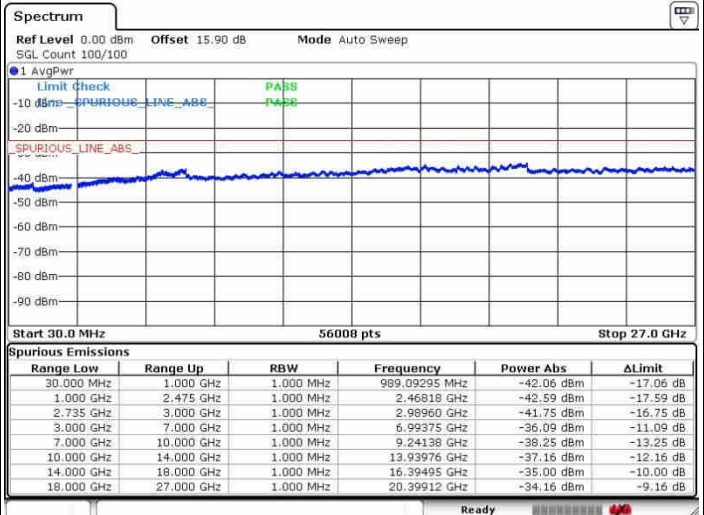

LTE Band 41 / 10MHz+20MHz

16QAM

Highest Channel / 1RB0 and 1RB99

Highest Channel / 1RB49 and 1RB0

Date: 26.SEP.2017 10:57:52

Date: 26.SEP.2017 11:18:04

Highest Channel / FullIRB

N/A

Date: 26.SEP.2017 11:15:21

LTE Band 41 / 15MHz+15MHz

16QAM

Lowest Channel / 1RB0 and 1RB74

Lowest Channel / 1RB74 and 1RB0

Date: 28.SEP.2017 11:53:38

Date: 28.SEP.2017 11:56:51

Lowest Channel / FullIRB

N/A

Date: 28.SEP.2017 11:24:55

**LTE Band 41 / 15MHz+15MHz**

**16QAM**

**Middle Channel / 1RB0 and 1RB74**

Date: 26.SEP.2017 11:51:26

**Middle Channel / 1RB74 and 1RB0**

Date: 26.SEP.2017 13:35:28