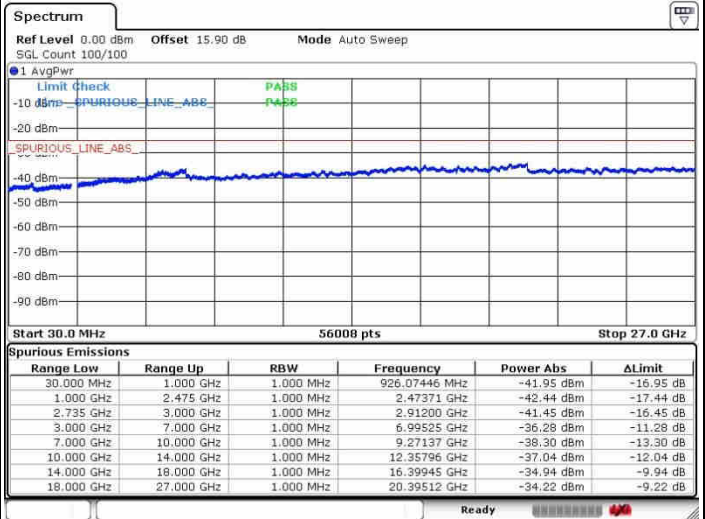

Date: 26.SEP.2017 10:31:33

Lowest Channel / FullIRB

N/A

Date: 26.SEP.2017 10:14:58

LTE Band 41 / 5MHz+20MHz

16QAM

Middle Channel / 1RB0 and 1RB99

Middle Channel / 1RB24 and 1RB0

Date: 28.SEP.2017 10:26:27

Date: 28.SEP.2017 10:37:32

Middle Channel / FullIRB

N/A

Date: 28.SEP.2017 10:18:06

LTE Band 41 / 5MHz+20MHz

16QAM

Highest Channel / 1RB0 and 1RB99

Highest Channel / 1RB24 and 1RB0

Date: 28.SEP.2017 10:23:37

Date: 28.SEP.2017 10:40:53

Highest Channel / FullIRB

N/A

Date: 28.SEP.2017 10:20:42

LTE Band 41 / 10MHz+20MHz

16QAM

Lowest Channel / 1RB0 and 1RB99

Lowest Channel / 1RB49 and 1RB0

Date: 26.SEP.2017 10:49:31

Date: 26.SEP.2017 11:22:02

Lowest Channel / FullIRB

N/A

Date: 26.SEP.2017 10:42:50

LTE Band 41 / 10MHz+20MHz