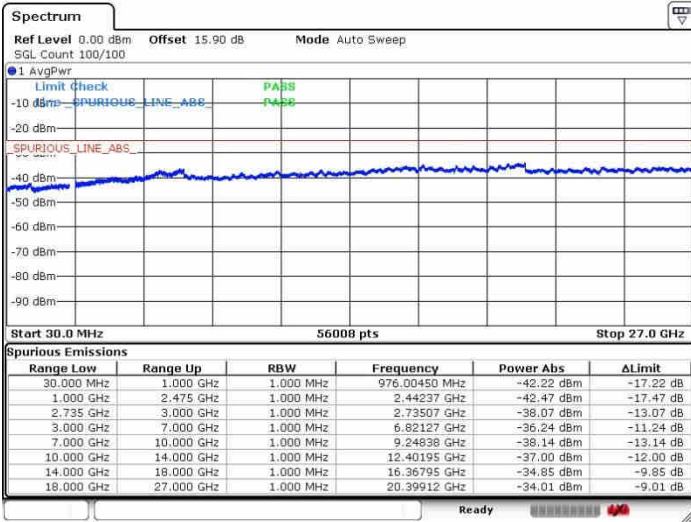

N/A

Date: 26.SEP.2017 14:30:13

LTE Band 41 / 20MHz+10MHz

QPSK

Lowest Channel / 1RB0 and 1RB49

Lowest Channel / 1RB99 and 1RB0

Date: 26.SEP.2017 15:08:19

Date: 26.SEP.2017 15:10:21

Lowest Channel / FullRB

N/A

Date: 26.SEP.2017 14:54:20

LTE Band 41 / 20MHz+10MHz

QPSK

Middle Channel / 1RB0 and 1RB49

Middle Channel / 1RB99 and 1RB0

Date: 26.SEP.2017 15:04:48

Date: 26.SEP.2017 15:12:49

Middle Channel / FullIRB

N/A

Date: 26.SEP.2017 14:56:30

LTE Band 41 / 20MHz+10MHz

QPSK

Highest Channel / 1RB0 and 1RB49

Highest Channel / 1RB99 and 1RB0

Date: 26.SEP.2017 15:01:31

Date: 26.SEP.2017 15:18:01

Highest Channel / FullIRB

N/A

Date: 26.SEP.2017 14:58:46

LTE Band 41 / 20MHz+15MHz

QPSK

Lowest Channel / 1RB0 and 1RB74