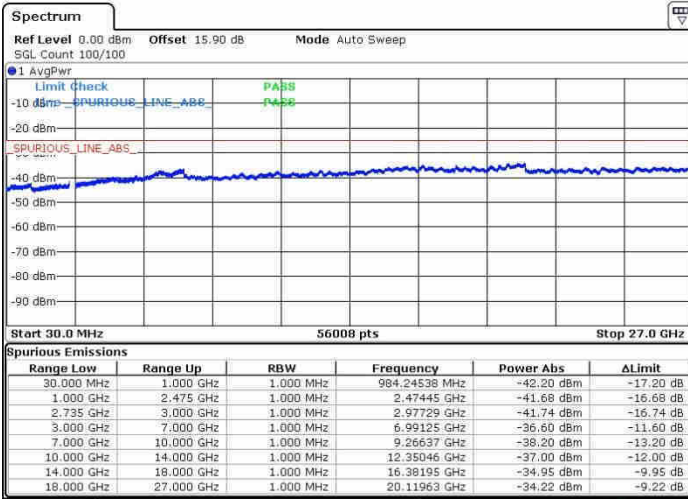

Date: 28.SEP.2017 10:26:27

Date: 28.SEP.2017 10:37:32

Middle Channel / FullIRB

N/A

Date: 28.SEP.2017 10:18:06

LTE Band 41 / 5MHz+20MHz

16QAM

Highest Channel / 1RB0 and 1RB99

Highest Channel / 1RB24 and 1RB0

Date: 28.SEP.2017 10:23:37

Date: 28.SEP.2017 10:40:53

Highest Channel / FullIRB

N/A

Date: 28.SEP.2017 10:20:42

LTE Band 41 / 10MHz+20MHz

16QAM

Lowest Channel / 1RB0 and 1RB99

Lowest Channel / 1RB49 and 1RB0

Date: 26.SEP.2017 10:49:31

Date: 26.SEP.2017 11:22:02

Lowest Channel / FullIRB

N/A

Date: 26.SEP.2017 10:42:50

LTE Band 41 / 10MHz+20MHz