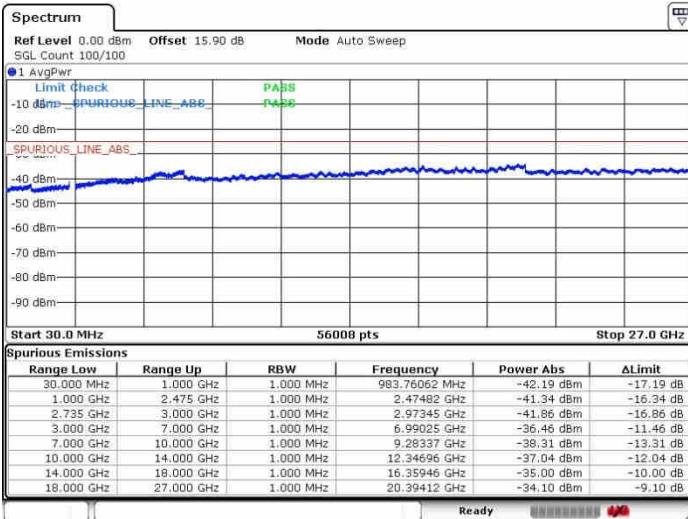

LTE Band 41 / 10MHz+20MHz

QPSK

Highest Channel / 1RB0 and 1RB99

Highest Channel / 1RB49 and 1RB0

Date: 26.SEP.2017 10:57:01

Date: 26.SEP.2017 11:17:14

Highest Channel / FullIRB

N/A

Date: 26.SEP.2017 11:13:06

LTE Band 41 / 15MHz+15MHz

QPSK

Lowest Channel / 1RB0 and 1RB74

Lowest Channel / 1RB74 and 1RB0

Date: 28.SEP.2017 11:52:51

Date: 28.SEP.2017 11:56:05

Lowest Channel / FullRB