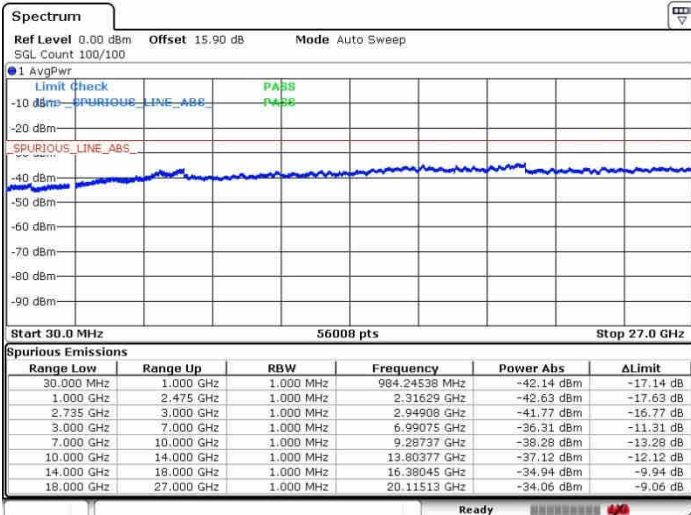

Highest Channel / FullIRB

N/A

Date: 28.SEP.2017 09:47:07

LTE Band 41 / 5MHz+20MHz

16QAM

Lowest Channel / 1RB0 and 1RB99

Lowest Channel / 1RB24 and 1RB0

Date: 26.SEP.2017 10:28:30

Date: 26.SEP.2017 10:31:33

Lowest Channel / FullIRB

N/A

Date: 26.SEP.2017 10:14:58

LTE Band 41 / 5MHz+20MHz

16QAM

Middle Channel / 1RB0 and 1RB99

Middle Channel / 1RB24 and 1RB0

Date: 28.SEP.2017 10:26:27

Date: 28.SEP.2017 10:37:32

Middle Channel / FullIRB

N/A

Date: 28.SEP.2017 10:18:06

LTE Band 41 / 5MHz+20MHz

16QAM

Highest Channel / 1RB0 and 1RB99

Highest Channel / 1RB24 and 1RB0

Date: 28.SEP.2017 10:23:37

Date: 28.SEP.2017 10:40:53

Highest Channel / FullIRB

N/A

Date: 28.SEP.2017 10:20:42

LTE Band 41 / 10MHz+20MHz

16QAM