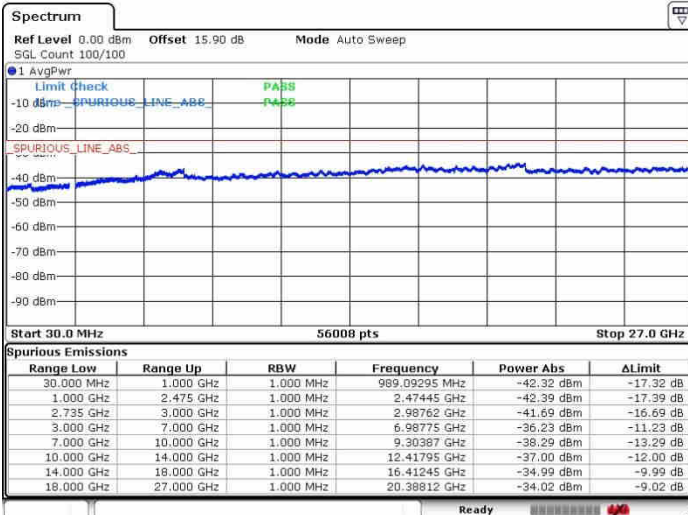

Date: 28.SEP.2017 13:37:02

Highest Channel / FullRB

N/A

Date: 28.SEP.2017 11:44:12

LTE Band 41 / 15MHz+20MHz

QPSK

Lowest Channel / 1RB0 and 1RB99

Lowest Channel / 1RB74 and 1RB0

Date: 28.SEP.2017 13:50:47

Date: 28.SEP.2017 13:54:55

Lowest Channel / FullRB

N/A

Date: 28.SEP.2017 13:39:03

LTE Band 41 / 15MHz+20MHz

QPSK

Middle Channel / 1RB0 and 1RB9

Middle Channel / 1RB74 and 1RB0

Date: 28.SEP.2017 13:48:08

Date: 28.SEP.2017 13:58:41

Middle Channel / FullIRB

N/A

Date: 28.SEP.2017 13:41:08

LTE Band 41 / 15MHz+20MHz

QPSK

Highest Channel / 1RB0 and 1RB99

Highest Channel / 1RB74 and 1RB0

Date: 26.SEP.2017 13:45:36

Date: 26.SEP.2017 14:00:44

Highest Channel / FullIRB

N/A

Date: 26.SEP.2017 13:43:18

LTE Band 41 / 20MHz+5MHz