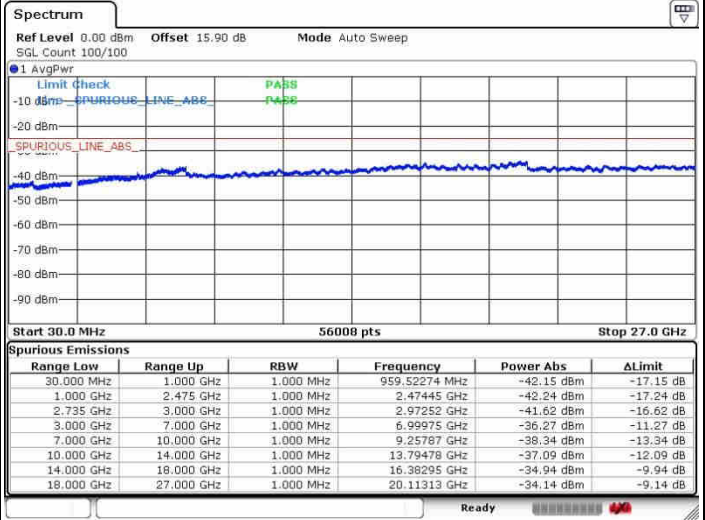

LTE Band 41 / 10MHz+20MHz

QPSK

Highest Channel / 1RB0 and 1RB99

Highest Channel / 1RB49 and 1RB0

Date: 26.SEP.2017 10:57:01

Date: 26.SEP.2017 11:17:14

Highest Channel / FullIRB

N/A

Date: 26.SEP.2017 11:13:06

LTE Band 41 / 15MHz+15MHz

QPSK

Lowest Channel / 1RB0 and 1RB74

Lowest Channel / 1RB74 and 1RB0

Date: 28.SEP.2017 11:52:51

Date: 28.SEP.2017 11:56:05

Lowest Channel / FullRB

N/A

Date: 28.SEP.2017 11:24:04

LTE Band 41 / 15MHz+15MHz

QPSK

Middle Channel / 1RB0 and 1RB74

Middle Channel / 1RB74 and 1RB0

Date: 28.SEP.2017 11:50:04

Date: 28.SEP.2017 13:34:30

Middle Channel / FullIRB

N/A

Date: 28.SEP.2017 11:52:11

LTE Band 41 / 15MHz+15MHz

QPSK

Highest Channel / 1RB0 and 1RB74

Highest Channel / 1RB74 and 1RB0

Date: 28.SEP.2017 11:47:23