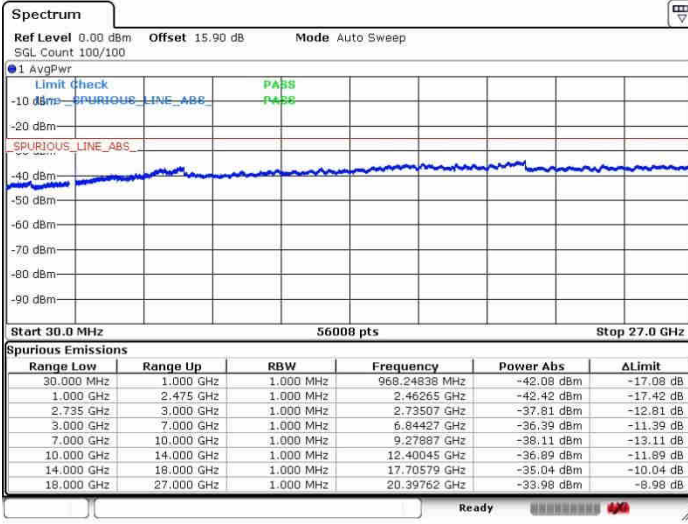

Date: 26.SEP.2017 15:01:31

Date: 26.SEP.2017 15:18:01

Highest Channel / FullIRB

N/A

Date: 26.SEP.2017 14:58:46

LTE Band 41 / 20MHz+15MHz

QPSK

Lowest Channel / 1RB0 and 1RB74

Lowest Channel / 1RB99 and 1RB0

Date: 26.SEP.2017 15:36:15

Date: 26.SEP.2017 15:38:38

Lowest Channel / FullRB

N/A

Date: 26.SEP.2017 15:22:59

LTE Band 41 / 20MHz+15MHz

QPSK

Middle Channel / 1RB0 and 1RB74

Middle Channel / 1RB99 and 1RB0

Date: 28.SEP.2017 15:33:47

Date: 28.SEP.2017 15:42:13

Middle Channel / FullIRB

N/A

Date: 28.SEP.2017 15:25:20

LTE Band 41 / 20MHz+15MHz

QPSK

Highest Channel / 1RB0 and 1RB74

Highest Channel / 1RB99 and 1RB0

Date: 28.SEP.2017 15:30:30

Date: 28.SEP.2017 15:45:26

Highest Channel / FullIRB

N/A

Date: 28.SEP.2017 15:27:53