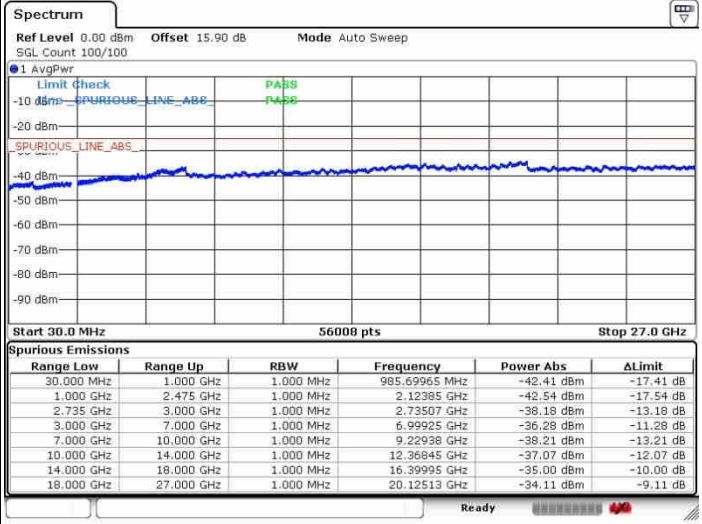

LTE Band 41 / 20MHz+5MHz

QPSK

Middle Channel / 1RB0 and 1RB24

Middle Channel / 1RB99 and 1RB0

Date: 28.SEP.2017 14:35:14

Date: 28.SEP.2017 14:49:45

Middle Channel / FullIRB

N/A

Date: 28.SEP.2017 14:26:41

LTE Band 41 / 20MHz+5MHz

QPSK

Highest Channel / 1RB0 and 1RB24

Highest Channel / 1RB99 and 1RB0

Date: 26.SEP.2017 14:32:53

Date: 26.SEP.2017 14:51:48

Highest Channel / FullRB

N/A

Date: 26.SEP.2017 14:30:13

LTE Band 41 / 20MHz+10MHz

QPSK

Lowest Channel / 1RB0 and 1RB49

Lowest Channel / 1RB99 and 1RB0

Date: 26.SEP.2017 15:08:19

Date: 26.SEP.2017 15:10:21