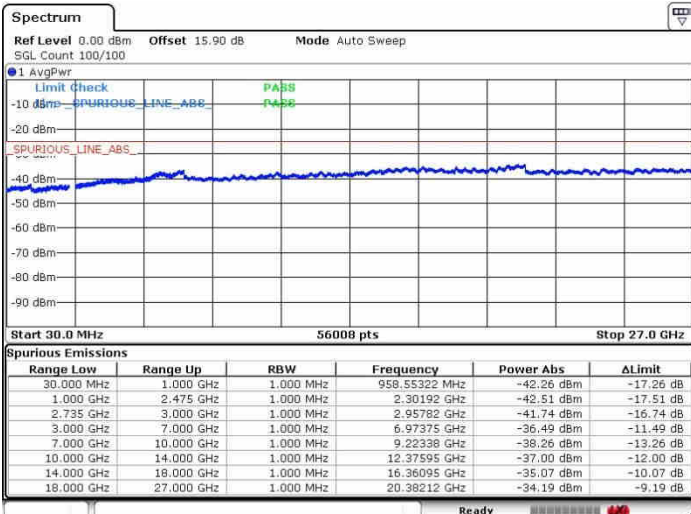

Highest Channel / FullIRB

N/A

Date: 28.SEP.2017 09:47:07

LTE Band 41 / 5MHz+20MHz

16QAM

Lowest Channel / 1RB0 and 1RB99

Lowest Channel / 1RB24 and 1RB0

Date: 26.SEP.2017 10:28:30

Date: 26.SEP.2017 10:31:33

Lowest Channel / FullIRB

N/A

Date: 26.SEP.2017 10:14:58

LTE Band 41 / 5MHz+20MHz

16QAM

Middle Channel / 1RB0 and 1RB99

Middle Channel / 1RB24 and 1RB0

Date: 28.SEP.2017 10:26:27

Date: 28.SEP.2017 10:37:32

Middle Channel / FullIRB

N/A

Date: 28.SEP.2017 10:18:06

LTE Band 41 / 5MHz+20MHz

16QAM

Highest Channel / 1RB0 and 1RB99

Highest Channel / 1RB24 and 1RB0

Date: 28.SEP.2017 10:23:37

Date: 28.SEP.2017 10:40:53

Highest Channel / FullIRB

N/A

Date: 28.SEP.2017 10:20:42

LTE Band 41 / 10MHz+20MHz

16QAM