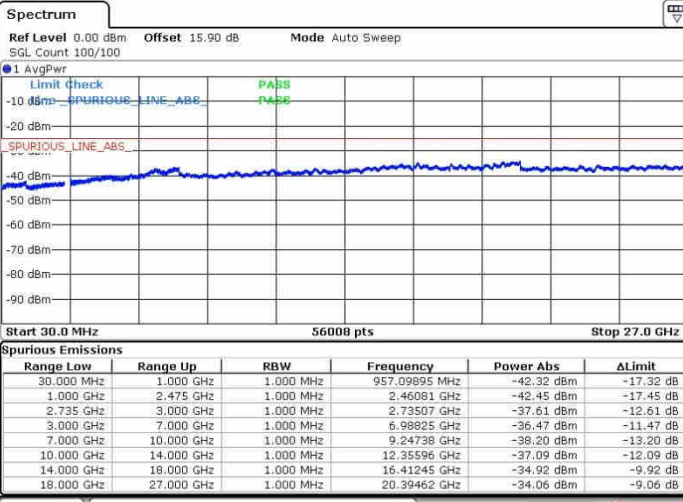

Date: 28.SEP.2017 14:26:41

LTE Band 41 / 20MHz+5MHz

QPSK

Highest Channel / 1RB0 and 1RB24

Highest Channel / 1RB99 and 1RB0

Date: 26.SEP.2017 14:32:53

Date: 26.SEP.2017 14:51:48

Highest Channel / FullRB

N/A

Date: 26.SEP.2017 14:30:13

LTE Band 41 / 20MHz+10MHz

QPSK

Lowest Channel / 1RB0 and 1RB49

Lowest Channel / 1RB99 and 1RB0

Date: 26.SEP.2017 15:08:19

Date: 26.SEP.2017 15:10:21

Lowest Channel / FullRB

N/A

Date: 26.SEP.2017 14:54:20

LTE Band 41 / 20MHz+10MHz

QPSK

Middle Channel / 1RB0 and 1RB49

Middle Channel / 1RB99 and 1RB0

Date: 26.SEP.2017 15:04:48

Date: 26.SEP.2017 15:12:49

Middle Channel / FullIRB

N/A

Date: 26.SEP.2017 14:56:30

LTE Band 41 / 20MHz+10MHz

QPSK

Highest Channel / 1RB0 and 1RB49

Highest Channel / 1RB99 and 1RB0