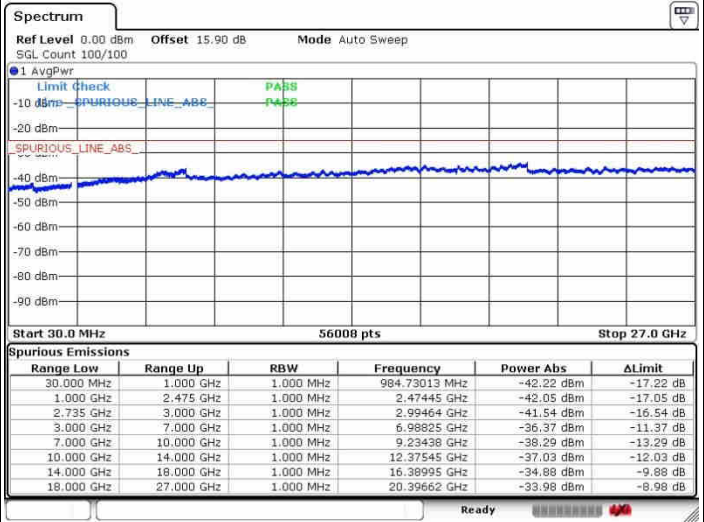

Lowest Channel / 1RB0 and 1RB99

Lowest Channel / 1RB49 and 1RB0

Date: 26.SEP.2017 10:49:31

Date: 26.SEP.2017 11:22:02

Lowest Channel / FullIRB

N/A

Date: 26.SEP.2017 10:42:50

LTE Band 41 / 10MHz+20MHz

16QAM

MiddleChannel / 1RB0 and 1RB99

Middle Channel / 1RB49 and 1RB0

Date: 26.SEP.2017 10:54:22

Date: 26.SEP.2017 11:20:28

Middle Channel / FullIRB

N/A

Date: 26.SEP.2017 11:10:47

LTE Band 41 / 10MHz+20MHz

16QAM

Highest Channel / 1RB0 and 1RB99

Highest Channel / 1RB49 and 1RB0

Date: 26.SEP.2017 10:57:52

Date: 26.SEP.2017 11:18:04

Highest Channel / FullIRB

N/A