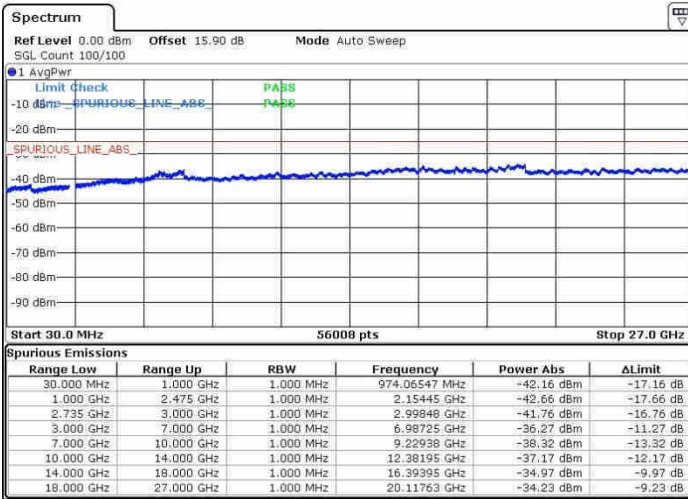

Highest Channel / 1RB24 and 1RB0

Date: 28.SEP.2017 10:23:37

Date: 28.SEP.2017 10:40:53

Highest Channel / FullIRB

N/A

Date: 28.SEP.2017 10:20:42

LTE Band 41 / 10MHz+20MHz

16QAM

Lowest Channel / 1RB0 and 1RB99

Lowest Channel / 1RB49 and 1RB0

Date: 26.SEP.2017 10:49:31

Date: 26.SEP.2017 11:22:02

Lowest Channel / FullIRB

N/A

Date: 26.SEP.2017 10:42:50

LTE Band 41 / 10MHz+20MHz