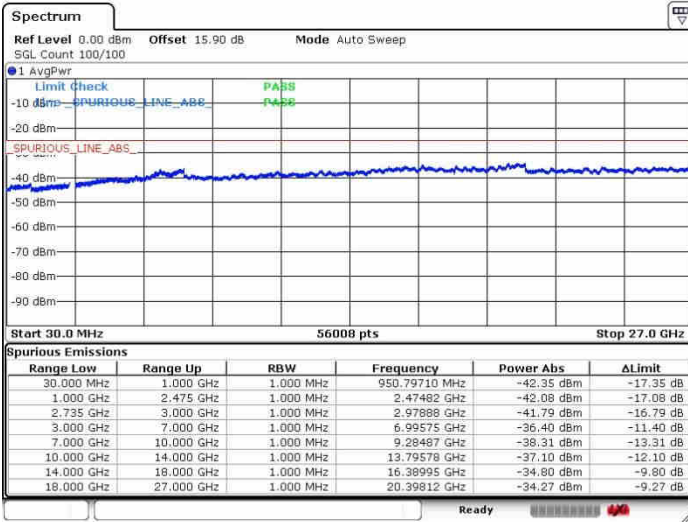

LTE Band 41 / 10MHz+20MHz

QPSK

Highest Channel / 1RB0 and 1RB99

Highest Channel / 1RB49 and 1RB0

Date: 26.SEP.2017 10:57:01

Date: 26.SEP.2017 11:17:14

Highest Channel / FullIRB

N/A

Date: 26.SEP.2017 11:13:06

LTE Band 41 / 15MHz+15MHz

QPSK

Lowest Channel / 1RB0 and 1RB74

Lowest Channel / 1RB74 and 1RB0

Date: 28.SEP.2017 11:52:51

Date: 28.SEP.2017 11:56:05

Lowest Channel / FullRB