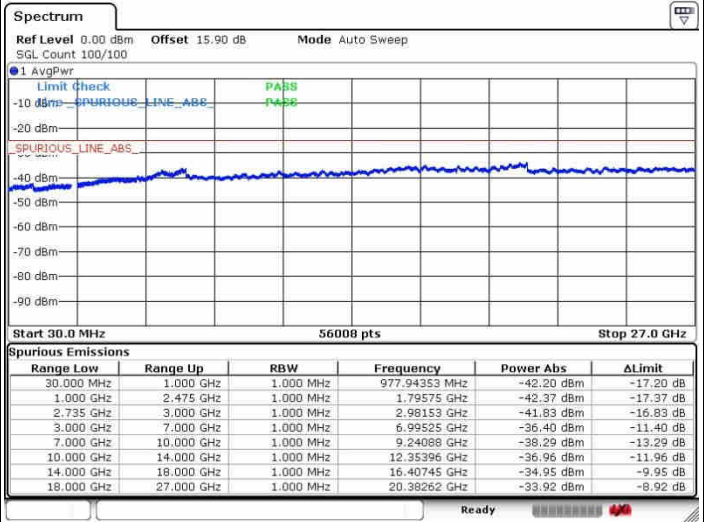

**Middle Channel / FullIRB**

Date: 26.SEP.2017 11:37:09

**N/A**

LTE Band 41 / 15MHz+15MHz

16QAM

Highest Channel / 1RB0 and 1RB74

Highest Channel / 1RB74 and 1RB0

Date: 28.SEP.2017 11:48:02

Date: 28.SEP.2017 13:37:43

Highest Channel / FullIRB

N/A

Date: 28.SEP.2017 11:45:45

LTE Band 41 / 15MHz+20MHz

16QAM

Lowest Channel / 1RB0 and 1RB99

Lowest Channel / 1RB74 and 1RB0

Date: 26.SEP.2017 13:52:16

Date: 26.SEP.2017 13:57:13

Lowest Channel / FullIRB

N/A

Date: 26.SEP.2017 13:39:45