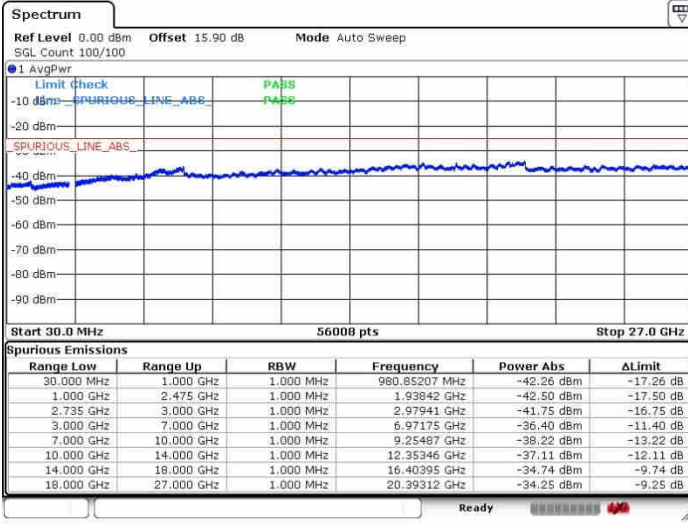

Date: 28.SEP.2017 09:41:29

LTE Band 41 / 20MHz+20MHz

QPSK

Middle Channel / 1RB0 and 1RB99

Middle Channel / 1RB99 and 1RB0

Date: 26.SEP.2017 09:53:26

Date: 26.SEP.2017 10:05:52

Middle Channel / FullRB

N/A

Date: 26.SEP.2017 09:44:26

LTE Band 41 / 20MHz+20MHz

QPSK

Highest Channel / 1RB0 and 1RB99

Highest Channel / 1RB99 and 1RB0

Date: 28.SEP.2017 09:51:00

Date: 28.SEP.2017 10:09:48

Highest Channel / FullIRB

N/A

Date: 28.SEP.2017 09:47:07

LTE Band 41 / 5MHz+20MHz

16QAM

Lowest Channel / 1RB0 and 1RB99

Lowest Channel / 1RB24 and 1RB0

Date: 26.SEP.2017 10:28:30