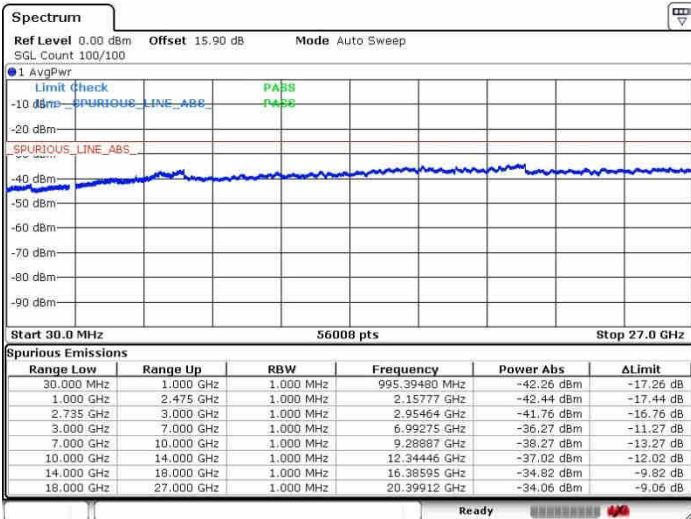

Middle Channel / FullIRB

N/A

Date: 28.SEP.2017 11:52:11

LTE Band 41 / 15MHz+15MHz

QPSK

Highest Channel / 1RB0 and 1RB74

Highest Channel / 1RB74 and 1RB0

Date: 28.SEP.2017 11:47:23

Date: 28.SEP.2017 13:37:02

Highest Channel / FullRB

N/A

Date: 28.SEP.2017 11:44:12

LTE Band 41 / 15MHz+20MHz

QPSK

Lowest Channel / 1RB0 and 1RB99

Lowest Channel / 1RB74 and 1RB0

Date: 28.SEP.2017 13:50:47

Date: 28.SEP.2017 13:54:55

Lowest Channel / FullRB

N/A

Date: 28.SEP.2017 13:39:03

LTE Band 41 / 15MHz+20MHz

QPSK

Middle Channel / 1RB0 and 1RB9