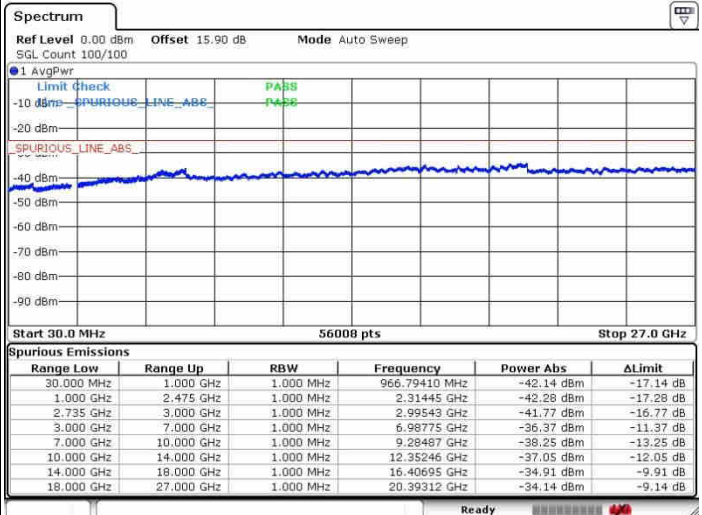

N/A

Date: 26.SEP.2017 09:44:26

LTE Band 41 / 20MHz+20MHz

QPSK

Highest Channel / 1RB0 and 1RB99

Highest Channel / 1RB99 and 1RB0

Date: 28.SEP.2017 09:51:00

Date: 28.SEP.2017 10:09:48

Highest Channel / FullIRB

N/A

Date: 28.SEP.2017 09:47:07

LTE Band 41 / 5MHz+20MHz

16QAM

Lowest Channel / 1RB0 and 1RB99

Lowest Channel / 1RB24 and 1RB0

Date: 26.SEP.2017 10:28:30

Date: 26.SEP.2017 10:31:33

Lowest Channel / FullIRB

N/A

Date: 26.SEP.2017 10:14:58

LTE Band 41 / 5MHz+20MHz

16QAM

Middle Channel / 1RB0 and 1RB99

Middle Channel / 1RB24 and 1RB0