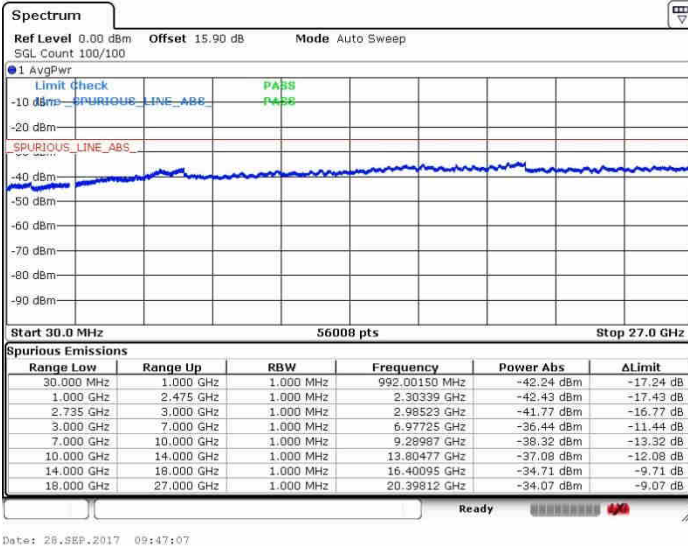

Date: 28.SEP.2017 09:41:29

LTE Band 41 / 20MHz+20MHz

QPSK

Middle Channel / 1RB0 and 1RB99

Middle Channel / 1RB99 and 1RB0

Date: 26.SEP.2017 09:53:26

Date: 26.SEP.2017 10:05:52

Middle Channel / FullRB

N/A

Date: 26.SEP.2017 09:44:26

LTE Band 41 / 20MHz+20MHz

QPSK

Highest Channel / 1RB0 and 1RB99

Highest Channel / 1RB99 and 1RB0

Date: 28.SEP.2017 09:51:00

Date: 28.SEP.2017 10:09:48

Highest Channel / FullIRB

N/A

Date: 28.SEP.2017 09:47:07

LTE Band 41 / 5MHz+20MHz

16QAM

Lowest Channel / 1RB0 and 1RB99

Lowest Channel / 1RB24 and 1RB0

Date: 26.SEP.2017 10:28:30