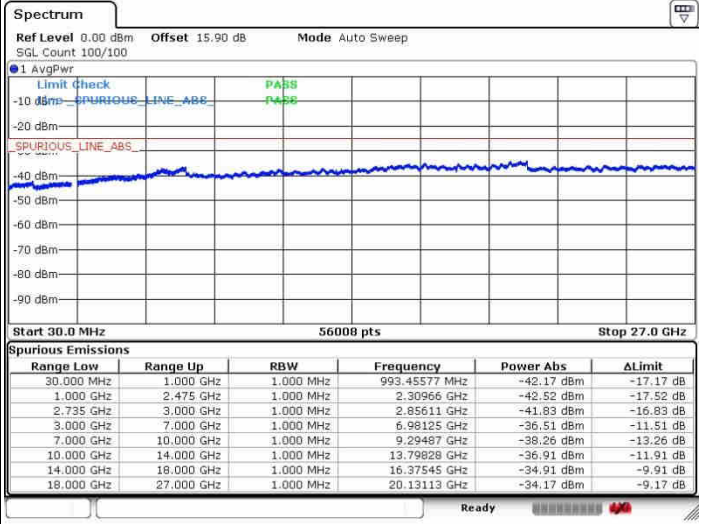

Date: 28.SEP.2017 09:41:29

LTE Band 41 / 20MHz+20MHz

QPSK

Middle Channel / 1RB0 and 1RB99

Middle Channel / 1RB99 and 1RB0

Date: 26.SEP.2017 09:53:26

Date: 26.SEP.2017 10:05:52

Middle Channel / FullRB

N/A

Date: 26.SEP.2017 09:44:26

LTE Band 41 / 20MHz+20MHz

QPSK

Highest Channel / 1RB0 and 1RB99

Highest Channel / 1RB99 and 1RB0

Date: 28.SEP.2017 09:51:00

Date: 28.SEP.2017 10:09:48

Highest Channel / FullIRB

N/A

Date: 28.SEP.2017 09:47:07

LTE Band 41 / 5MHz+20MHz

16QAM

Lowest Channel / 1RB0 and 1RB99

Lowest Channel / 1RB24 and 1RB0

Date: 26.SEP.2017 10:28:30