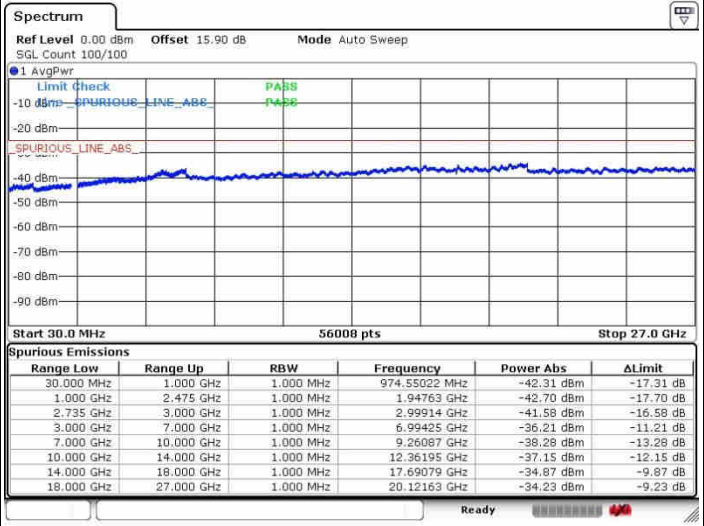

QPSK

Highest Channel / 1RB0 and 1RB74

Highest Channel / 1RB99 and 1RB0

Date: 28.SEP.2017 15:30:30

Date: 28.SEP.2017 15:45:26

Highest Channel / FullIRB

N/A

Date: 28.SEP.2017 15:27:53

LTE Band 41 / 20MHz+20MHz

QPSK

Lowest Channel / 1RB0 and 1RB99

Lowest Channel / 1RB99 and 1RB0

Date: 28.SEP.2017 09:56:57

Date: 28.SEP.2017 09:59:12

Lowest Channel / FullRB

N/A