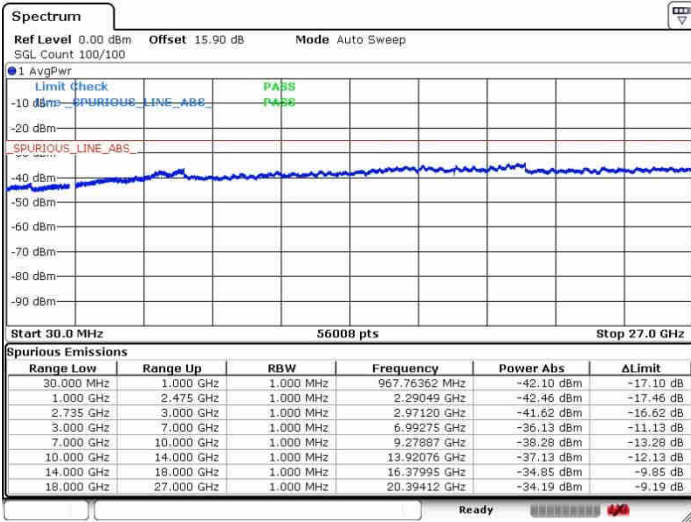

LTE Band 41 / 20MHz+20MHz

QPSK

Lowest Channel / 1RB0 and 1RB99

Lowest Channel / 1RB99 and 1RB0

Date: 28.SEP.2017 09:56:57

Date: 28.SEP.2017 09:59:12

Lowest Channel / FullRB

N/A

Date: 28.SEP.2017 09:41:29

LTE Band 41 / 20MHz+20MHz

QPSK

Middle Channel / 1RB0 and 1RB99

Middle Channel / 1RB99 and 1RB0

Date: 26.SEP.2017 09:53:26

Date: 26.SEP.2017 10:05:52

Middle Channel / FullRB

N/A

Date: 26.SEP.2017 09:44:26

LTE Band 41 / 20MHz+20MHz

QPSK

Highest Channel / 1RB0 and 1RB99

Highest Channel / 1RB99 and 1RB0

Date: 28.SEP.2017 09:51:00

Date: 28.SEP.2017 10:09:48

Highest Channel / FullIRB

N/A

Date: 28.SEP.2017 09:47:07

LTE Band 41 / 5MHz+20MHz

16QAM

Lowest Channel / 1RB0 and 1RB99

Lowest Channel / 1RB24 and 1RB0

Date: 26.SEP.2017 10:28:30