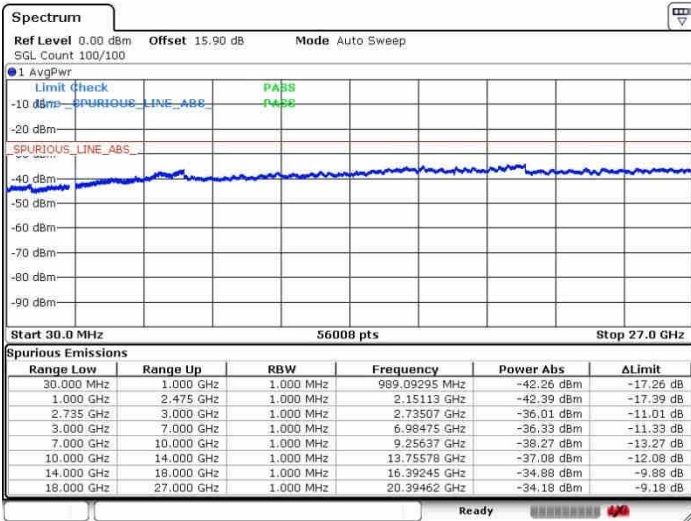

N/A

Date: 26.SEP.2017 14:30:13

LTE Band 41 / 20MHz+10MHz

QPSK

Lowest Channel / 1RB0 and 1RB49

Lowest Channel / 1RB99 and 1RB0

Date: 26.SEP.2017 15:08:19

Date: 26.SEP.2017 15:10:21

Lowest Channel / FullRB

N/A

Date: 26.SEP.2017 14:54:20

LTE Band 41 / 20MHz+10MHz

QPSK

Middle Channel / 1RB0 and 1RB49

Middle Channel / 1RB99 and 1RB0

Date: 26.SEP.2017 15:04:48

Date: 26.SEP.2017 15:12:49

Middle Channel / FullIRB

N/A

Date: 26.SEP.2017 14:56:30

LTE Band 41 / 20MHz+10MHz

QPSK

Highest Channel / 1RB0 and 1RB49

Highest Channel / 1RB99 and 1RB0

Date: 26.SEP.2017 15:01:31

Date: 26.SEP.2017 15:18:01

Highest Channel / FullIRB

N/A

Date: 26.SEP.2017 14:58:46

LTE Band 41 / 20MHz+15MHz

QPSK

Lowest Channel / 1RB0 and 1RB74