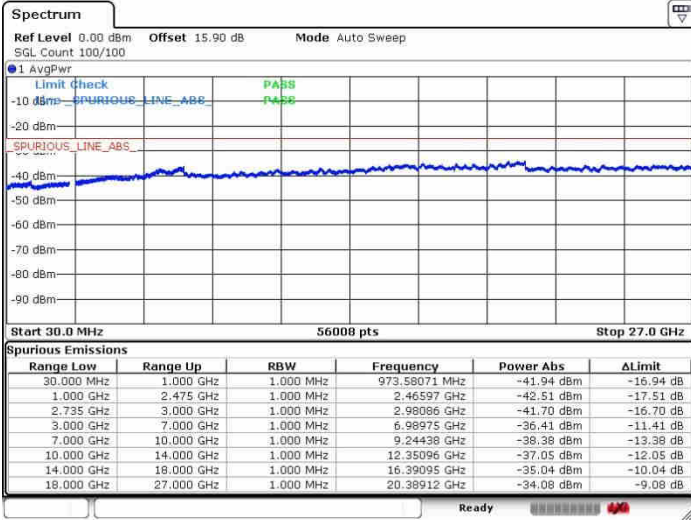

Date: 26.SEP.2017 11:13:06

LTE Band 41 / 15MHz+15MHz

QPSK

Lowest Channel / 1RB0 and 1RB74

Lowest Channel / 1RB74 and 1RB0

Date: 28.SEP.2017 11:52:51

Date: 28.SEP.2017 11:56:05

Lowest Channel / FullRB

N/A

Date: 28.SEP.2017 11:24:04

LTE Band 41 / 15MHz+15MHz

QPSK

Middle Channel / 1RB0 and 1RB74

Middle Channel / 1RB74 and 1RB0

Date: 28.SEP.2017 11:50:04

Date: 28.SEP.2017 13:34:30

Middle Channel / FullIRB

N/A

Date: 28.SEP.2017 11:52:11

LTE Band 41 / 15MHz+15MHz

QPSK

Highest Channel / 1RB0 and 1RB74

Highest Channel / 1RB74 and 1RB0

Date: 28.SEP.2017 11:47:23

Date: 28.SEP.2017 13:37:02

Highest Channel / FullRB

N/A

Date: 28.SEP.2017 11:44:12

LTE Band 41 / 15MHz+20MHz

QPSK

Lowest Channel / 1RB0 and 1RB99

Lowest Channel / 1RB74 and 1RB0