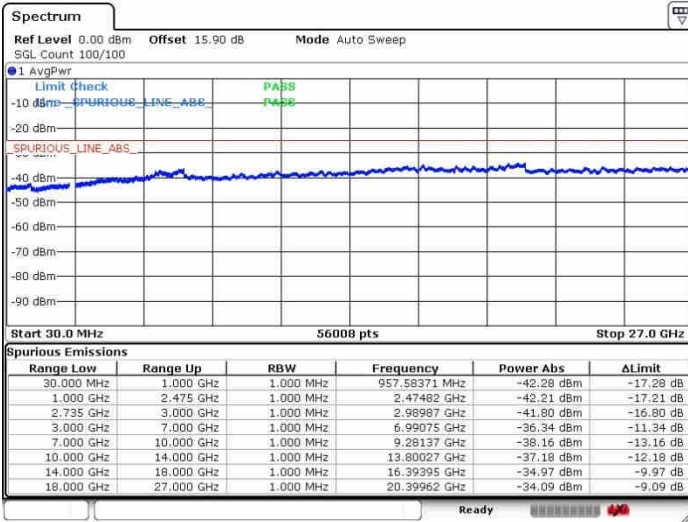

Middle Channel / FullIRB

N/A

Date: 28.SEP.2017 11:52:11

LTE Band 41 / 15MHz+15MHz

QPSK

Highest Channel / 1RB0 and 1RB74

Highest Channel / 1RB74 and 1RB0

Date: 28.SEP.2017 11:47:23

Date: 28.SEP.2017 13:37:02

Highest Channel / FullRB

N/A

Date: 28.SEP.2017 11:44:12

LTE Band 41 / 15MHz+20MHz

QPSK

Lowest Channel / 1RB0 and 1RB99

Lowest Channel / 1RB74 and 1RB0