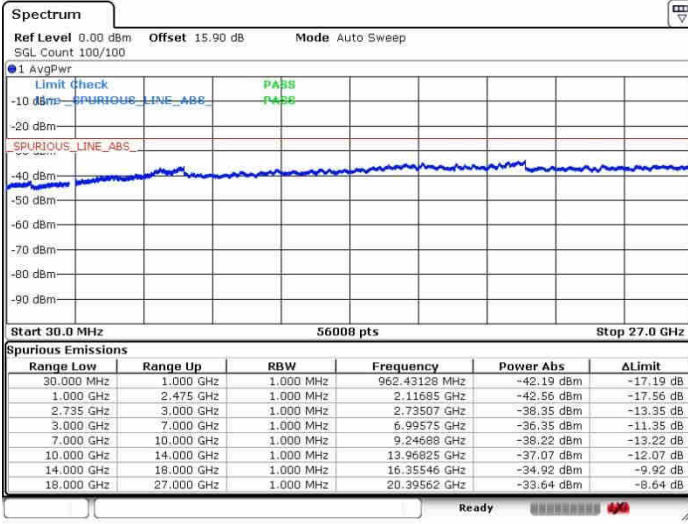

Middle Channel / 1RB74 and 1RB0

Date: 28.SEP.2017 13:48:08

Date: 28.SEP.2017 13:58:41

Middle Channel / FullIRB

N/A

Date: 28.SEP.2017 13:41:08

LTE Band 41 / 15MHz+20MHz

QPSK

Highest Channel / 1RB0 and 1RB99

Highest Channel / 1RB74 and 1RB0

Date: 26.SEP.2017 13:45:36

Date: 26.SEP.2017 14:00:44

Highest Channel / FullIRB

N/A

Date: 26.SEP.2017 13:43:18

LTE Band 41 / 20MHz+5MHz

QPSK

Lowest Channel / 1RB0 and 1RB24

Lowest Channel / 1RB99 and 1RB0

Date: 28.SEP.2017 14:43:12

Date: 28.SEP.2017 14:46:30

Lowest Channel / FullRB

N/A

Date: 28.SEP.2017 14:20:33