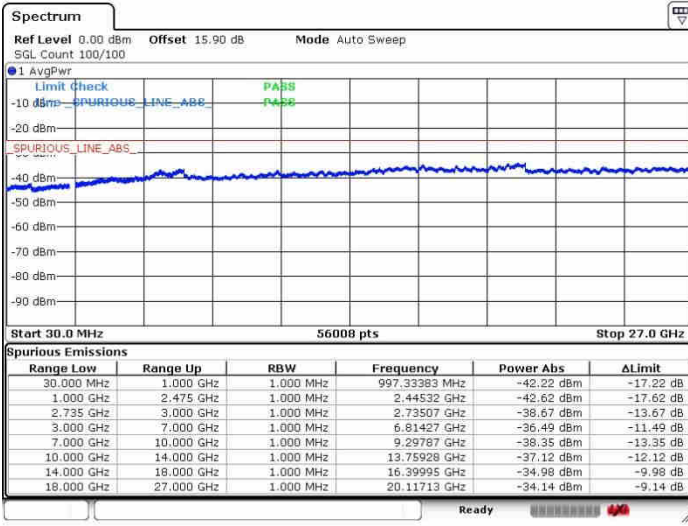

Date: 26.SEP.2017 15:12:49

Middle Channel / FullIRB

N/A

Date: 26.SEP.2017 14:56:30

LTE Band 41 / 20MHz+10MHz

QPSK

Highest Channel / 1RB0 and 1RB49

Highest Channel / 1RB99 and 1RB0

Date: 26.SEP.2017 15:01:31

Date: 26.SEP.2017 15:18:01

Highest Channel / FullIRB

N/A

Date: 26.SEP.2017 14:58:46

LTE Band 41 / 20MHz+15MHz

QPSK

Lowest Channel / 1RB0 and 1RB74

Lowest Channel / 1RB99 and 1RB0

Date: 26.SEP.2017 15:36:15

Date: 26.SEP.2017 15:38:38

Lowest Channel / FullRB

N/A

Date: 26.SEP.2017 15:22:59

LTE Band 41 / 20MHz+15MHz

QPSK