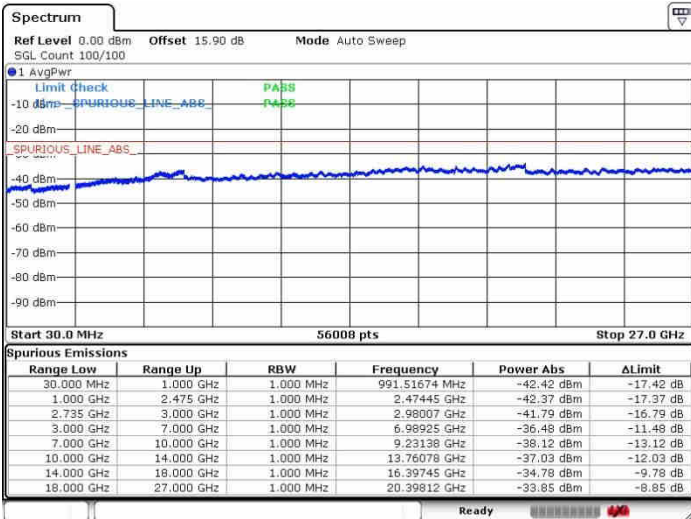

Lowest Channel / FullIRB

N/A

Date: 26.SEP.2017 13:39:45