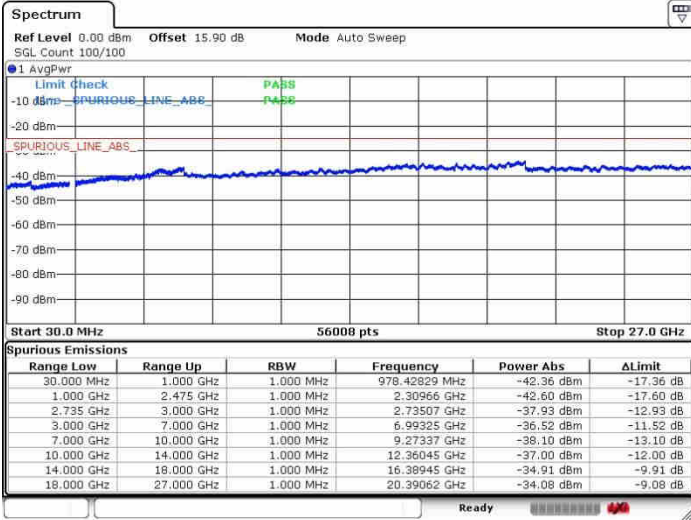

Highest Channel / 1RB0 and 1RB99

Highest Channel / 1RB74 and 1RB0

Date: 26.SEP.2017 13:45:36

Date: 26.SEP.2017 14:00:44

Highest Channel / FullIRB

N/A

Date: 26.SEP.2017 13:43:18

LTE Band 41 / 20MHz+5MHz

QPSK

Lowest Channel / 1RB0 and 1RB24

Lowest Channel / 1RB99 and 1RB0

Date: 28.SEP.2017 14:43:12

Date: 28.SEP.2017 14:46:30

Lowest Channel / FullRB

N/A

Date: 28.SEP.2017 14:20:33

LTE Band 41 / 20MHz+5MHz

QPSK

Middle Channel / 1RB0 and 1RB24

Middle Channel / 1RB99 and 1RB0

Date: 28.SEP.2017 14:35:14

Date: 28.SEP.2017 14:49:45

Middle Channel / FullIRB

N/A

Date: 28.SEP.2017 14:26:41

LTE Band 41 / 20MHz+5MHz

QPSK

Highest Channel / 1RB0 and 1RB24

Highest Channel / 1RB99 and 1RB0

Date: 26.SEP.2017 14:32:53

Date: 26.SEP.2017 14:51:48

Highest Channel / FullRB