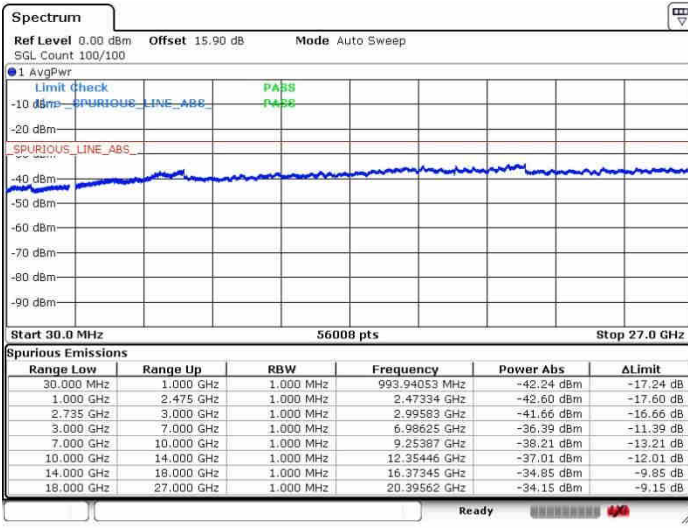

QPSK

Highest Channel / 1RB0 and 1RB74

Highest Channel / 1RB99 and 1RB0

Date: 28.SEP.2017 15:30:30

Date: 28.SEP.2017 15:45:26

Highest Channel / FullIRB

N/A

Date: 28.SEP.2017 15:27:53

LTE Band 41 / 20MHz+20MHz

QPSK

Lowest Channel / 1RB0 and 1RB99

Lowest Channel / 1RB99 and 1RB0

Date: 28.SEP.2017 09:56:57

Date: 28.SEP.2017 09:59:12

Lowest Channel / FullRB

N/A

Date: 28.SEP.2017 09:41:29

LTE Band 41 / 20MHz+20MHz

QPSK

Middle Channel / 1RB0 and 1RB99

Middle Channel / 1RB99 and 1RB0

Date: 26.SEP.2017 09:53:26

Date: 26.SEP.2017 10:05:52

Middle Channel / FullRB

N/A

Date: 26.SEP.2017 09:44:26

LTE Band 41 / 20MHz+20MHz

QPSK

Highest Channel / 1RB0 and 1RB99

Highest Channel / 1RB99 and 1RB0

Date: 28.SEP.2017 09:51:00

Date: 28.SEP.2017 10:09:48