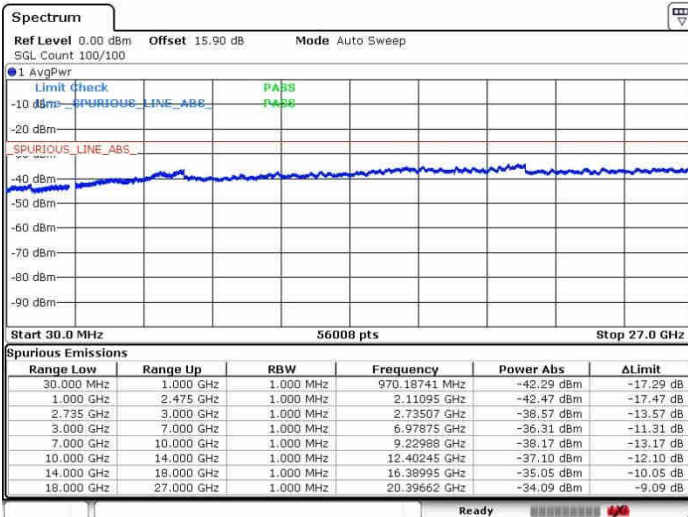

LTE Band 41 / 20MHz+5MHz

QPSK

Middle Channel / 1RB0 and 1RB24

Middle Channel / 1RB99 and 1RB0

Date: 28.SEP.2017 14:35:14

Date: 28.SEP.2017 14:49:45

Middle Channel / FullIRB

N/A

Date: 28.SEP.2017 14:26:41

LTE Band 41 / 20MHz+5MHz

QPSK

Highest Channel / 1RB0 and 1RB24

Highest Channel / 1RB99 and 1RB0

Date: 26.SEP.2017 14:32:53

Date: 26.SEP.2017 14:51:48

Highest Channel / FullRB

N/A

Date: 26.SEP.2017 14:30:13

LTE Band 41 / 20MHz+10MHz

QPSK

Lowest Channel / 1RB0 and 1RB49

Lowest Channel / 1RB99 and 1RB0

Date: 26.SEP.2017 15:08:19

Date: 26.SEP.2017 15:10:21