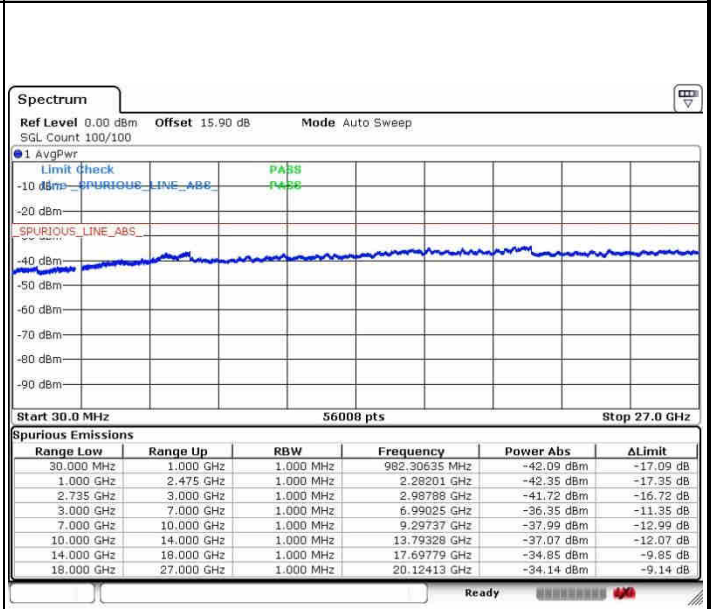

Date: 26.SEP.2017 11:15:21

LTE Band 41 / 15MHz+15MHz

16QAM

Lowest Channel / 1RB0 and 1RB74

Lowest Channel / 1RB74 and 1RB0

Date: 28.SEP.2017 11:53:38

Date: 28.SEP.2017 11:56:51

Lowest Channel / FullIRB

N/A

Date: 28.SEP.2017 11:24:55

**LTE Band 41 / 15MHz+15MHz**

**16QAM**

**Middle Channel / 1RB0 and 1RB74**

Date: 26.SEP.2017 11:51:26

**Middle Channel / 1RB74 and 1RB0**

Date: 26.SEP.2017 13:35:28

**Middle Channel / FullIRB**

Date: 26.SEP.2017 11:37:09

**N/A**

LTE Band 41 / 15MHz+15MHz

16QAM

Highest Channel / 1RB0 and 1RB74

Highest Channel / 1RB74 and 1RB0

Date: 28.SEP.2017 11:48:02

Date: 28.SEP.2017 13:37:43

Highest Channel / FullIRB

N/A

Date: 28.SEP.2017 11:45:45

LTE Band 41 / 15MHz+20MHz

16QAM

Lowest Channel / 1RB0 and 1RB99

Lowest Channel / 1RB74 and 1RB0