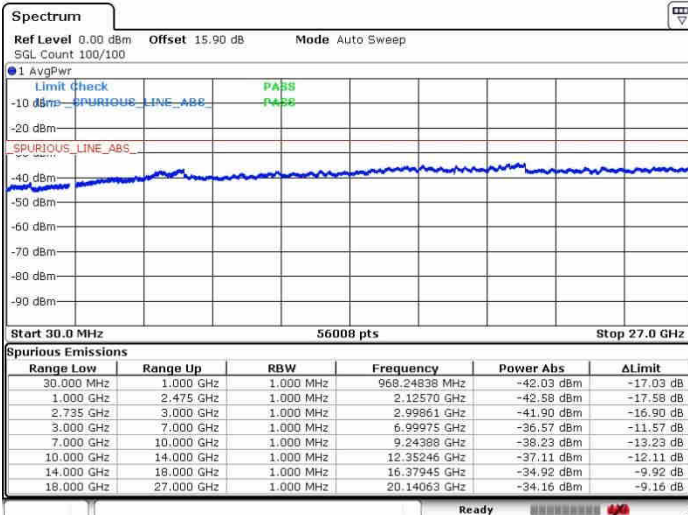

N/A

Date: 26.SEP.2017 09:44:26

LTE Band 41 / 20MHz+20MHz

QPSK

Highest Channel / 1RB0 and 1RB99

Highest Channel / 1RB99 and 1RB0

Date: 28.SEP.2017 09:51:00

Date: 28.SEP.2017 10:09:48

Highest Channel / FullIRB

N/A

Date: 28.SEP.2017 09:47:07

LTE Band 41 / 5MHz+20MHz

16QAM

Lowest Channel / 1RB0 and 1RB99

Lowest Channel / 1RB24 and 1RB0

Date: 26.SEP.2017 10:28:30

Date: 26.SEP.2017 10:31:33

Lowest Channel / FullIRB

N/A

Date: 26.SEP.2017 10:14:58

LTE Band 41 / 5MHz+20MHz

16QAM

Middle Channel / 1RB0 and 1RB99

Middle Channel / 1RB24 and 1RB0