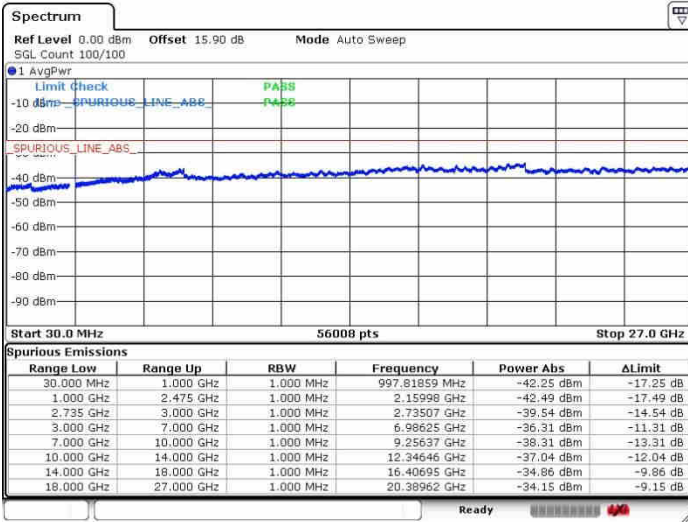

Lowest Channel / 1RB99 and 1RB0

Date: 26.SEP.2017 15:36:15

Date: 26.SEP.2017 15:38:38

Lowest Channel / FullRB

N/A

Date: 26.SEP.2017 15:22:59

LTE Band 41 / 20MHz+15MHz

QPSK

Middle Channel / 1RB0 and 1RB74

Middle Channel / 1RB99 and 1RB0

Date: 28.SEP.2017 15:33:47

Date: 28.SEP.2017 15:42:13

Middle Channel / FullIRB

N/A

Date: 28.SEP.2017 15:25:20

LTE Band 41 / 20MHz+15MHz

QPSK

Highest Channel / 1RB0 and 1RB74

Highest Channel / 1RB99 and 1RB0

Date: 28.SEP.2017 15:30:30

Date: 28.SEP.2017 15:45:26

Highest Channel / FullIRB

N/A

Date: 28.SEP.2017 15:27:53