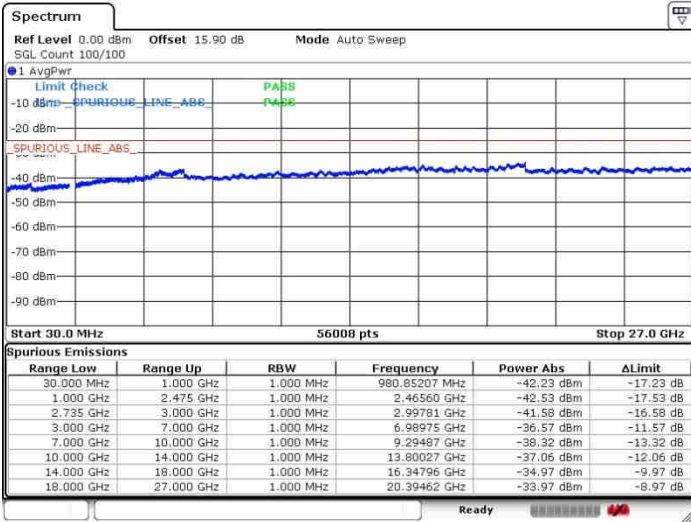

**Middle Channel / FullIRB**

Date: 26.SEP.2017 11:37:09

**N/A**

LTE Band 41 / 15MHz+15MHz

16QAM

Highest Channel / 1RB0 and 1RB74

Highest Channel / 1RB74 and 1RB0

Date: 28.SEP.2017 11:48:02

Date: 28.SEP.2017 13:37:43

Highest Channel / FullIRB

N/A

Date: 28.SEP.2017 11:45:45

LTE Band 41 / 15MHz+20MHz

16QAM

Lowest Channel / 1RB0 and 1RB99

Lowest Channel / 1RB74 and 1RB0

Date: 26.SEP.2017 13:52:16

Date: 26.SEP.2017 13:57:13

Lowest Channel / FullIRB

N/A

Date: 26.SEP.2017 13:39:45