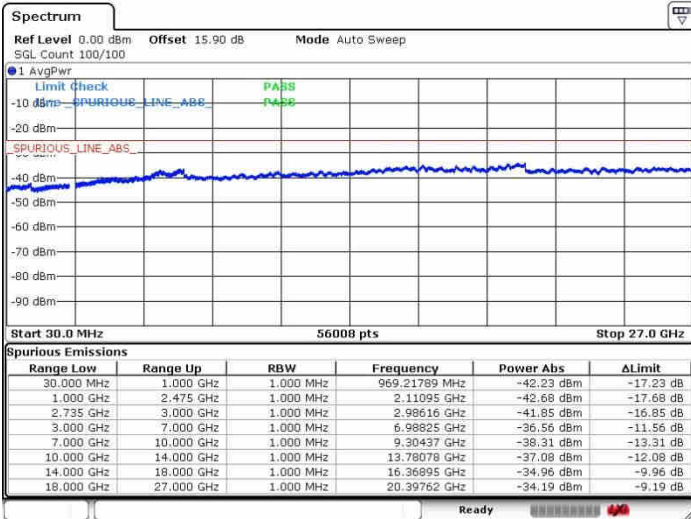

Date: 26.SEP.2017 10:31:33

Lowest Channel / FullIRB

N/A

Date: 26.SEP.2017 10:14:58

LTE Band 41 / 5MHz+20MHz

16QAM

Middle Channel / 1RB0 and 1RB99

Middle Channel / 1RB24 and 1RB0

Date: 28.SEP.2017 10:26:27

Date: 28.SEP.2017 10:37:32

Middle Channel / FullIRB

N/A

Date: 28.SEP.2017 10:18:06

LTE Band 41 / 5MHz+20MHz

16QAM

Highest Channel / 1RB0 and 1RB99

Highest Channel / 1RB24 and 1RB0

Date: 28.SEP.2017 10:23:37

Date: 28.SEP.2017 10:40:53

Highest Channel / FullIRB

N/A

Date: 28.SEP.2017 10:20:42

LTE Band 41 / 10MHz+20MHz

16QAM

Lowest Channel / 1RB0 and 1RB99

Lowest Channel / 1RB49 and 1RB0

Date: 26.SEP.2017 10:49:31

Date: 26.SEP.2017 11:22:02

Lowest Channel / FullIRB

N/A

Date: 26.SEP.2017 10:42:50

LTE Band 41 / 10MHz+20MHz