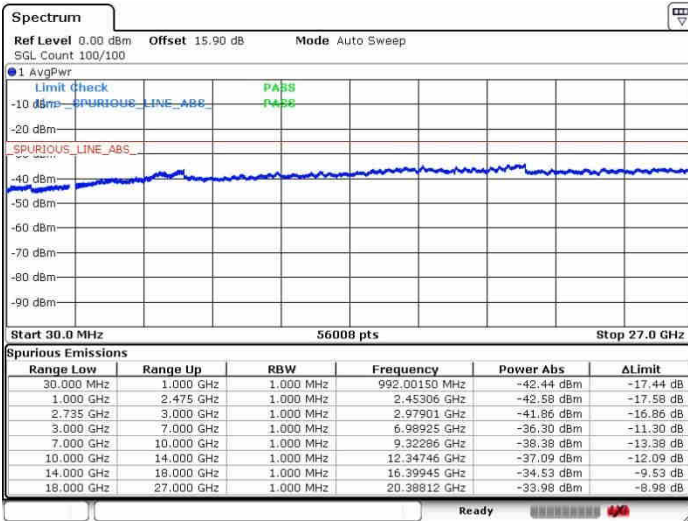

N/A

Date: 28.SEP.2017 11:24:55

**LTE Band 41 / 15MHz+15MHz**

**16QAM**

**Middle Channel / 1RB0 and 1RB74**

Date: 26.SEP.2017 11:51:26

**Middle Channel / 1RB74 and 1RB0**

Date: 26.SEP.2017 13:35:28

**Middle Channel / FullIRB**

Date: 26.SEP.2017 11:37:09

**N/A**

LTE Band 41 / 15MHz+15MHz

16QAM

Highest Channel / 1RB0 and 1RB74

Highest Channel / 1RB74 and 1RB0

Date: 28.SEP.2017 11:48:02

Date: 28.SEP.2017 13:37:43

Highest Channel / FullIRB

N/A

Date: 28.SEP.2017 11:45:45

LTE Band 41 / 15MHz+20MHz

16QAM

Lowest Channel / 1RB0 and 1RB99

Lowest Channel / 1RB74 and 1RB0