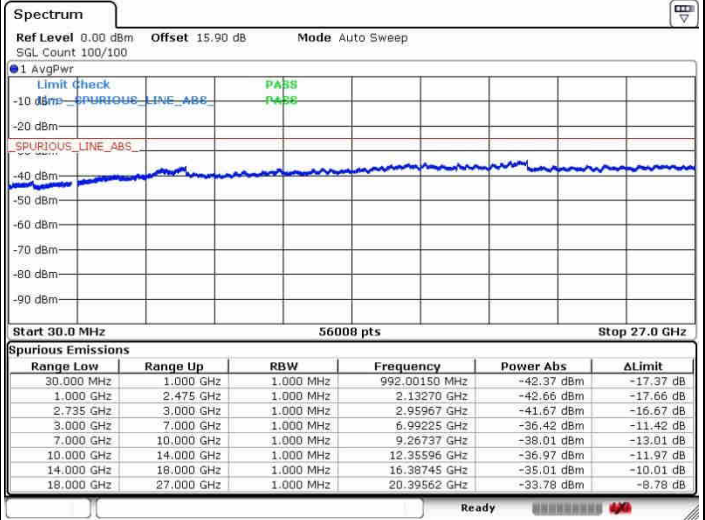

Date: 26.SEP.2017 11:13:06

LTE Band 41 / 15MHz+15MHz

QPSK

Lowest Channel / 1RB0 and 1RB74

Lowest Channel / 1RB74 and 1RB0

Date: 28.SEP.2017 11:52:51

Date: 28.SEP.2017 11:56:05

Lowest Channel / FullRB

N/A

Date: 28.SEP.2017 11:24:04

LTE Band 41 / 15MHz+15MHz

QPSK

Middle Channel / 1RB0 and 1RB74

Middle Channel / 1RB74 and 1RB0

Date: 28.SEP.2017 11:50:04

Date: 28.SEP.2017 13:34:30

Middle Channel / FullIRB

N/A

Date: 28.SEP.2017 11:52:11

LTE Band 41 / 15MHz+15MHz

QPSK

Highest Channel / 1RB0 and 1RB74

Highest Channel / 1RB74 and 1RB0

Date: 28.SEP.2017 11:47:23

Date: 28.SEP.2017 13:37:02

Highest Channel / FullRB

N/A

Date: 28.SEP.2017 11:44:12

LTE Band 41 / 15MHz+20MHz

QPSK

Lowest Channel / 1RB0 and 1RB99

Lowest Channel / 1RB74 and 1RB0