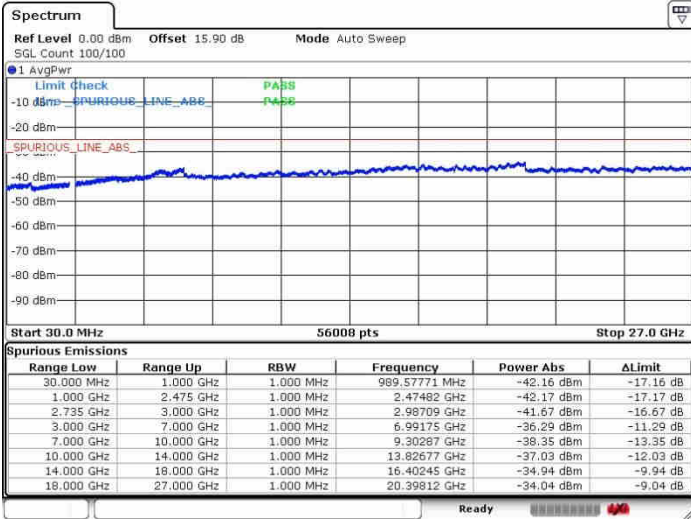

LTE Band 41 / 10MHz+20MHz

QPSK

Highest Channel / 1RB0 and 1RB99

Highest Channel / 1RB49 and 1RB0

Date: 26.SEP.2017 10:57:01

Date: 26.SEP.2017 11:17:14

Highest Channel / FullIRB

N/A

Date: 26.SEP.2017 11:13:06

LTE Band 41 / 15MHz+15MHz

QPSK

Lowest Channel / 1RB0 and 1RB74

Lowest Channel / 1RB74 and 1RB0

Date: 28.SEP.2017 11:52:51

Date: 28.SEP.2017 11:56:05

Lowest Channel / FullRB

N/A

Date: 28.SEP.2017 11:24:04

LTE Band 41 / 15MHz+15MHz

QPSK

Middle Channel / 1RB0 and 1RB74

Middle Channel / 1RB74 and 1RB0

Date: 28.SEP.2017 11:50:04

Date: 28.SEP.2017 13:34:30

Middle Channel / FullIRB

N/A

Date: 28.SEP.2017 11:52:11

LTE Band 41 / 15MHz+15MHz

QPSK

Highest Channel / 1RB0 and 1RB74

Highest Channel / 1RB74 and 1RB0

Date: 28.SEP.2017 11:47:23