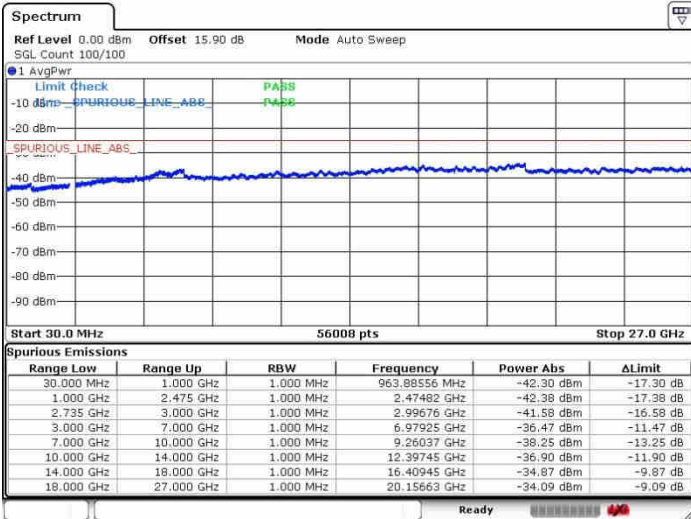

Date: 28.SEP.2017 13:50:47

Date: 28.SEP.2017 13:54:55

Lowest Channel / FullRB

N/A

Date: 28.SEP.2017 13:39:03

LTE Band 41 / 15MHz+20MHz

QPSK

Middle Channel / 1RB0 and 1RB9

Middle Channel / 1RB74 and 1RB0

Date: 28.SEP.2017 13:48:08

Date: 28.SEP.2017 13:58:41

Middle Channel / FullIRB

N/A

Date: 28.SEP.2017 13:41:08

LTE Band 41 / 15MHz+20MHz

QPSK

Highest Channel / 1RB0 and 1RB99

Highest Channel / 1RB74 and 1RB0

Date: 26.SEP.2017 13:45:36

Date: 26.SEP.2017 14:00:44

Highest Channel / FullIRB

N/A

Date: 26.SEP.2017 13:43:18

LTE Band 41 / 20MHz+5MHz