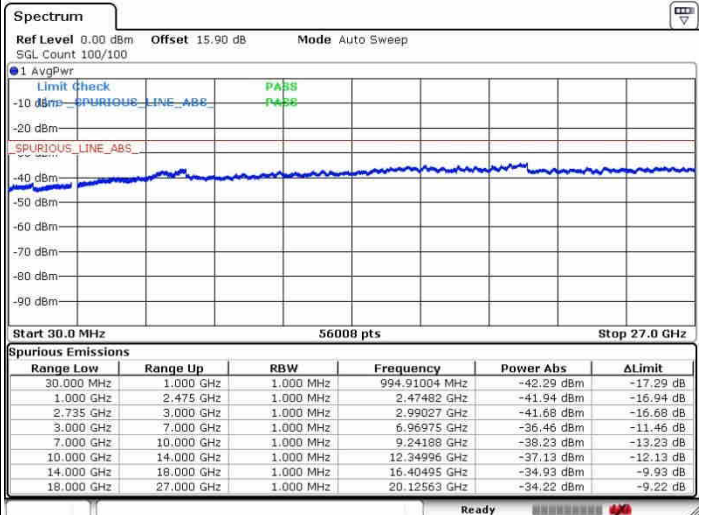

Date: 26.SEP.2017 11:20:28