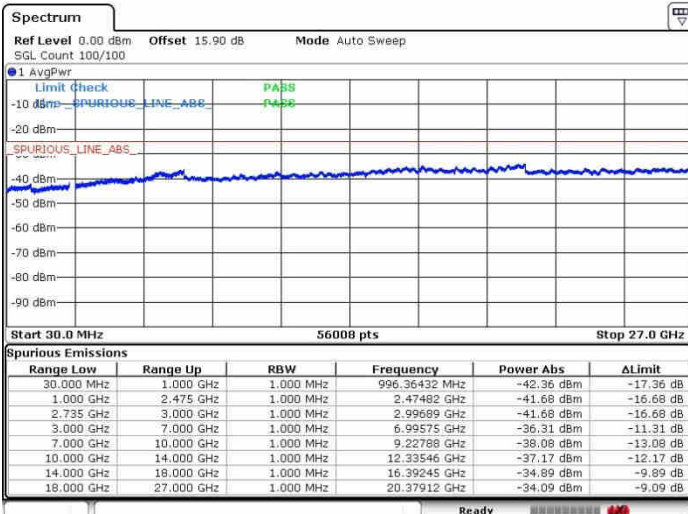

Lowest Channel / 1RB0 and 1RB99

Lowest Channel / 1RB49 and 1RB0

Date: 26.SEP.2017 10:49:31

Date: 26.SEP.2017 11:22:02

Lowest Channel / FullIRB

N/A

Date: 26.SEP.2017 10:42:50

LTE Band 41 / 10MHz+20MHz

16QAM

MiddleChannel / 1RB0 and 1RB99

Middle Channel / 1RB49 and 1RB0

Date: 26.SEP.2017 10:54:22

Date: 26.SEP.2017 11:20:28

Middle Channel / FullIRB

N/A

Date: 26.SEP.2017 11:10:47

LTE Band 41 / 10MHz+20MHz

16QAM

Highest Channel / 1RB0 and 1RB99

Highest Channel / 1RB49 and 1RB0

Date: 26.SEP.2017 10:57:52

Date: 26.SEP.2017 11:18:04

Highest Channel / FullIRB

N/A