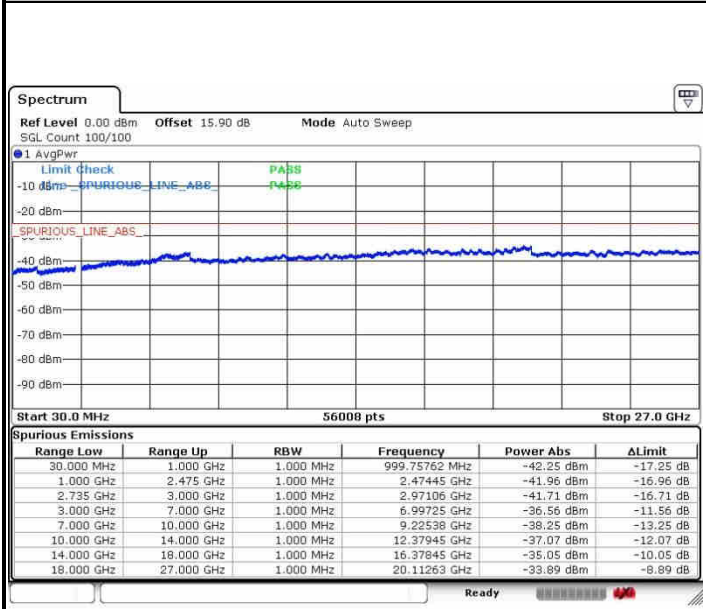

Date: 26.SEP.2017 11:15:21

LTE Band 41 / 15MHz+15MHz

16QAM

Lowest Channel / 1RB0 and 1RB74

Lowest Channel / 1RB74 and 1RB0

Date: 28.SEP.2017 11:53:38

Date: 28.SEP.2017 11:56:51

Lowest Channel / FullIRB

N/A

Date: 28.SEP.2017 11:24:55

**LTE Band 41 / 15MHz+15MHz**

**16QAM**

**Middle Channel / 1RB0 and 1RB74**

Date: 26.SEP.2017 11:51:26

**Middle Channel / 1RB74 and 1RB0**

Date: 26.SEP.2017 13:35:28

**Middle Channel / FullIRB**

Date: 26.SEP.2017 11:37:09

**N/A**

LTE Band 41 / 15MHz+15MHz

16QAM

Highest Channel / 1RB0 and 1RB74

Highest Channel / 1RB74 and 1RB0

Date: 28.SEP.2017 11:48:02

Date: 28.SEP.2017 13:37:43

Highest Channel / FullIRB

N/A

Date: 28.SEP.2017 11:45:45

LTE Band 41 / 15MHz+20MHz

16QAM

Lowest Channel / 1RB0 and 1RB99

Lowest Channel / 1RB74 and 1RB0