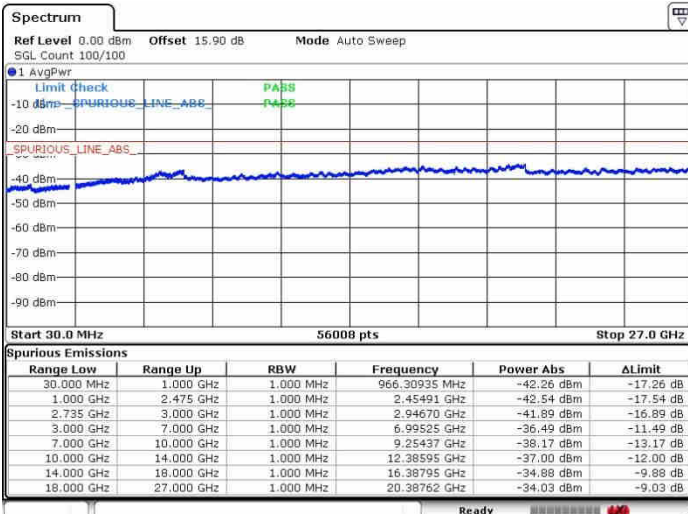

Date: 28.SEP.2017 13:50:47

Date: 28.SEP.2017 13:54:55

Lowest Channel / FullRB

N/A

Date: 28.SEP.2017 13:39:03

LTE Band 41 / 15MHz+20MHz

QPSK

Middle Channel / 1RB0 and 1RB9

Middle Channel / 1RB74 and 1RB0

Date: 28.SEP.2017 13:48:08

Date: 28.SEP.2017 13:58:41

Middle Channel / FullIRB

N/A

Date: 28.SEP.2017 13:41:08

LTE Band 41 / 15MHz+20MHz

QPSK

Highest Channel / 1RB0 and 1RB99

Highest Channel / 1RB74 and 1RB0

Date: 26.SEP.2017 13:45:36

Date: 26.SEP.2017 14:00:44

Highest Channel / FullIRB

N/A

Date: 26.SEP.2017 13:43:18

LTE Band 41 / 20MHz+5MHz