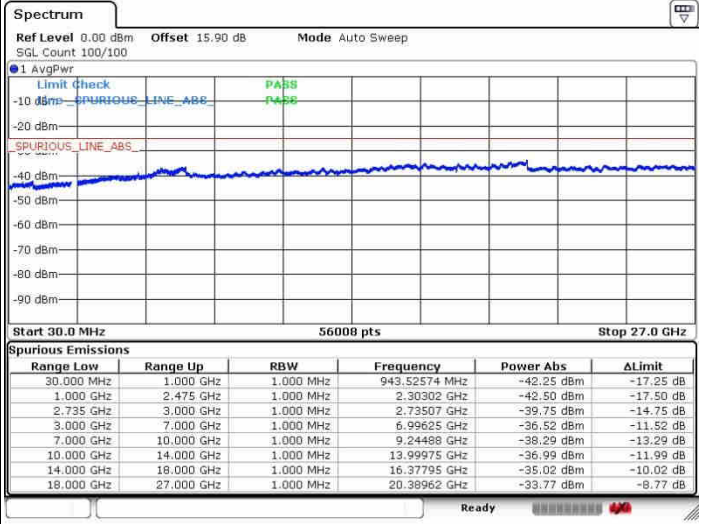

Date: 26.SEP.2017 15:01:31

Date: 26.SEP.2017 15:18:01

Highest Channel / FullIRB

N/A

Date: 26.SEP.2017 14:58:46

LTE Band 41 / 20MHz+15MHz

QPSK

Lowest Channel / 1RB0 and 1RB74

Lowest Channel / 1RB99 and 1RB0

Date: 26.SEP.2017 15:36:15

Date: 26.SEP.2017 15:38:38

Lowest Channel / FullRB

N/A

Date: 26.SEP.2017 15:22:59

LTE Band 41 / 20MHz+15MHz

QPSK

Middle Channel / 1RB0 and 1RB74

Middle Channel / 1RB99 and 1RB0

Date: 28.SEP.2017 15:33:47

Date: 28.SEP.2017 15:42:13

Middle Channel / FullIRB

N/A

Date: 28.SEP.2017 15:25:20

LTE Band 41 / 20MHz+15MHz

QPSK

Highest Channel / 1RB0 and 1RB74

Highest Channel / 1RB99 and 1RB0

Date: 28.SEP.2017 15:30:30

Date: 28.SEP.2017 15:45:26

Highest Channel / FullIRB

N/A

Date: 28.SEP.2017 15:27:53