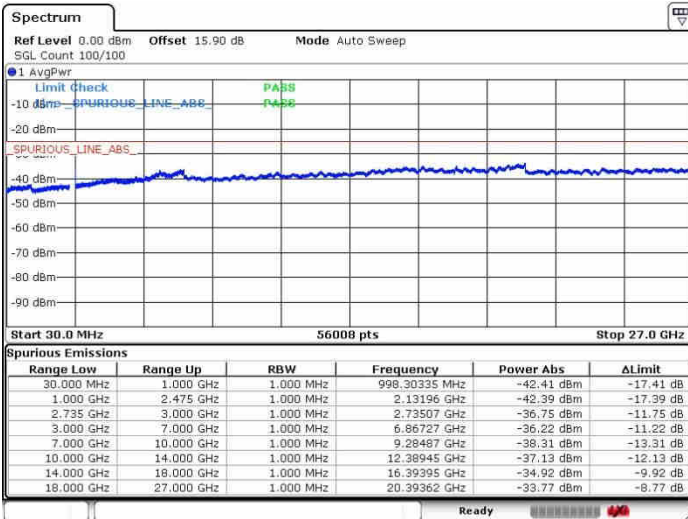

Middle Channel / 1RB0 and 1RB74

Middle Channel / 1RB99 and 1RB0

Date: 28.SEP.2017 15:33:47

Date: 28.SEP.2017 15:42:13

Middle Channel / FullIRB

N/A

Date: 28.SEP.2017 15:25:20

LTE Band 41 / 20MHz+15MHz

QPSK

Highest Channel / 1RB0 and 1RB74

Highest Channel / 1RB99 and 1RB0

Date: 28.SEP.2017 15:30:30

Date: 28.SEP.2017 15:45:26

Highest Channel / FullIRB

N/A

Date: 28.SEP.2017 15:27:53

LTE Band 41 / 20MHz+20MHz

QPSK

Lowest Channel / 1RB0 and 1RB99

Lowest Channel / 1RB99 and 1RB0

Date: 28.SEP.2017 09:56:57

Date: 28.SEP.2017 09:59:12

Lowest Channel / FullRB

N/A