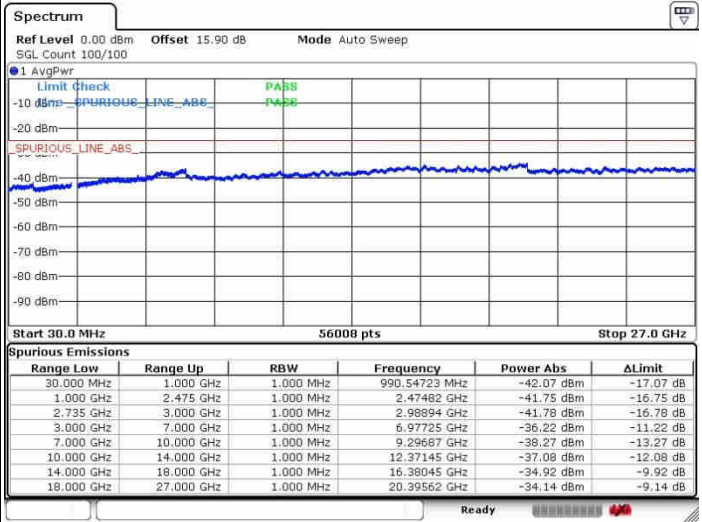

LTE Band 41 / 10MHz+20MHz

QPSK

Highest Channel / 1RB0 and 1RB99

Highest Channel / 1RB49 and 1RB0

Date: 26.SEP.2017 10:57:01

Date: 26.SEP.2017 11:17:14

Highest Channel / FullIRB

N/A

Date: 26.SEP.2017 11:13:06

LTE Band 41 / 15MHz+15MHz

QPSK

Lowest Channel / 1RB0 and 1RB74

Lowest Channel / 1RB74 and 1RB0

Date: 28.SEP.2017 11:52:51

Date: 28.SEP.2017 11:56:05

Lowest Channel / FullRB