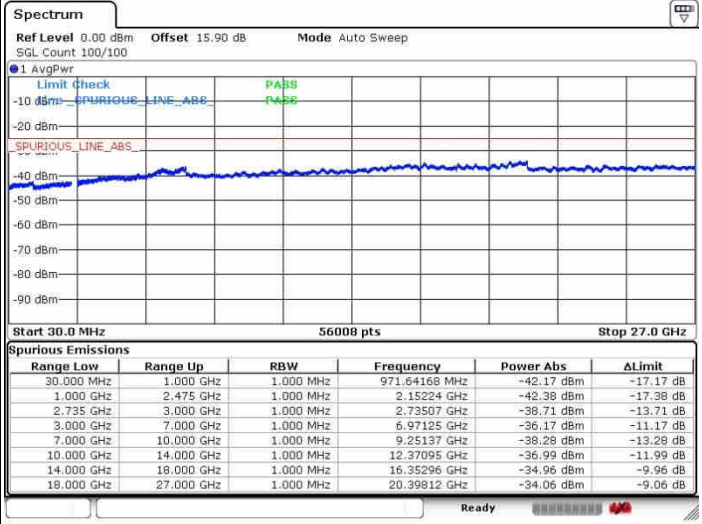

Middle Channel / 1RB74 and 1RB0

Date: 28.SEP.2017 13:48:08

Date: 28.SEP.2017 13:58:41

Middle Channel / FullIRB

N/A

Date: 28.SEP.2017 13:41:08

LTE Band 41 / 15MHz+20MHz

QPSK

Highest Channel / 1RB0 and 1RB99

Highest Channel / 1RB74 and 1RB0

Date: 26.SEP.2017 13:45:36

Date: 26.SEP.2017 14:00:44

Highest Channel / FullIRB

N/A

Date: 26.SEP.2017 13:43:18

LTE Band 41 / 20MHz+5MHz

QPSK

Lowest Channel / 1RB0 and 1RB24

Lowest Channel / 1RB99 and 1RB0

Date: 28.SEP.2017 14:43:12

Date: 28.SEP.2017 14:46:30

Lowest Channel / FullRB

N/A

Date: 28.SEP.2017 14:20:33