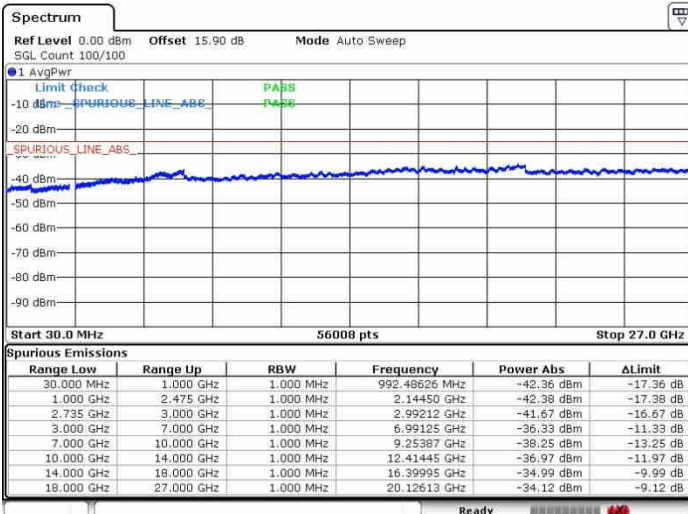

LTE Band 41 / 10MHz+20MHz

16QAM

Highest Channel / 1RB0 and 1RB99

Highest Channel / 1RB49 and 1RB0

Date: 26.SEP.2017 10:57:52

Date: 26.SEP.2017 11:18:04

Highest Channel / FullIRB

N/A

Date: 26.SEP.2017 11:15:21

LTE Band 41 / 15MHz+15MHz

16QAM

Lowest Channel / 1RB0 and 1RB74

Lowest Channel / 1RB74 and 1RB0

Date: 28.SEP.2017 11:53:38

Date: 28.SEP.2017 11:56:51

Lowest Channel / FullIRB

N/A

Date: 28.SEP.2017 11:24:55

**LTE Band 41 / 15MHz+15MHz**

**16QAM**

**Middle Channel / 1RB0 and 1RB74**

Date: 26.SEP.2017 11:51:26

**Middle Channel / 1RB74 and 1RB0**

Date: 26.SEP.2017 13:35:28