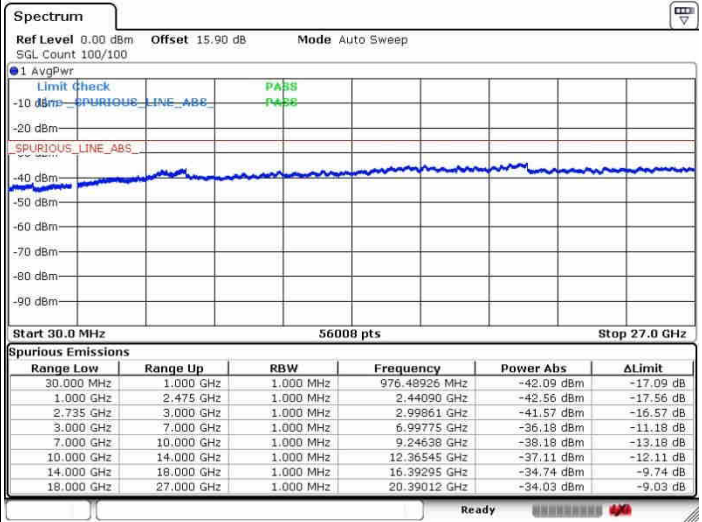

N/A

Date: 28.SEP.2017 11:24:55

**LTE Band 41 / 15MHz+15MHz**

**16QAM**

**Middle Channel / 1RB0 and 1RB74**

Date: 26.SEP.2017 11:51:26

**Middle Channel / 1RB74 and 1RB0**

Date: 26.SEP.2017 13:35:28

**Middle Channel / FullIRB**

Date: 26.SEP.2017 11:37:09

**N/A**

LTE Band 41 / 15MHz+15MHz

16QAM

Highest Channel / 1RB0 and 1RB74

Highest Channel / 1RB74 and 1RB0

Date: 28.SEP.2017 11:48:02

Date: 28.SEP.2017 13:37:43

Highest Channel / FullIRB

N/A

Date: 28.SEP.2017 11:45:45

LTE Band 41 / 15MHz+20MHz

16QAM

Lowest Channel / 1RB0 and 1RB99

Lowest Channel / 1RB74 and 1RB0