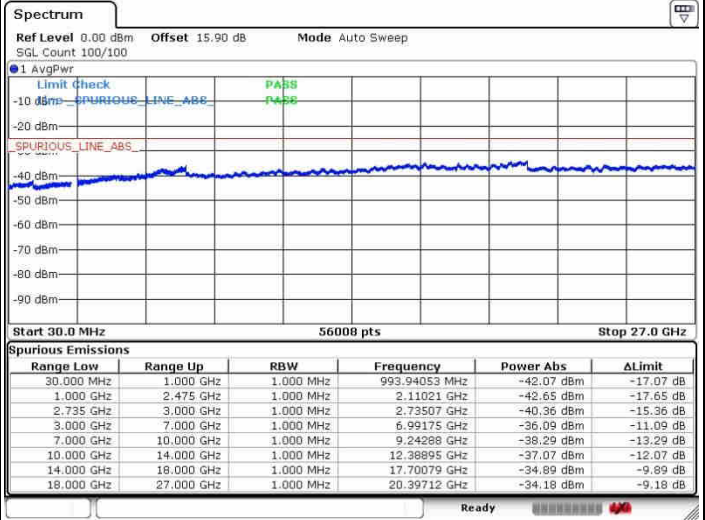

Highest Channel / 1RB0 and 1RB99

Highest Channel / 1RB74 and 1RB0

Date: 26.SEP.2017 13:45:36

Date: 26.SEP.2017 14:00:44

Highest Channel / FullIRB

N/A

Date: 26.SEP.2017 13:43:18

LTE Band 41 / 20MHz+5MHz

QPSK

Lowest Channel / 1RB0 and 1RB24

Lowest Channel / 1RB99 and 1RB0

Date: 28.SEP.2017 14:43:12

Date: 28.SEP.2017 14:46:30

Lowest Channel / FullRB

N/A

Date: 28.SEP.2017 14:20:33

LTE Band 41 / 20MHz+5MHz

QPSK

Middle Channel / 1RB0 and 1RB24

Middle Channel / 1RB99 and 1RB0

Date: 28.SEP.2017 14:35:14

Date: 28.SEP.2017 14:49:45

Middle Channel / FullIRB

N/A

Date: 28.SEP.2017 14:26:41

LTE Band 41 / 20MHz+5MHz

QPSK

Highest Channel / 1RB0 and 1RB24

Highest Channel / 1RB99 and 1RB0

Date: 26.SEP.2017 14:32:53

Date: 26.SEP.2017 14:51:48

Highest Channel / FullRB