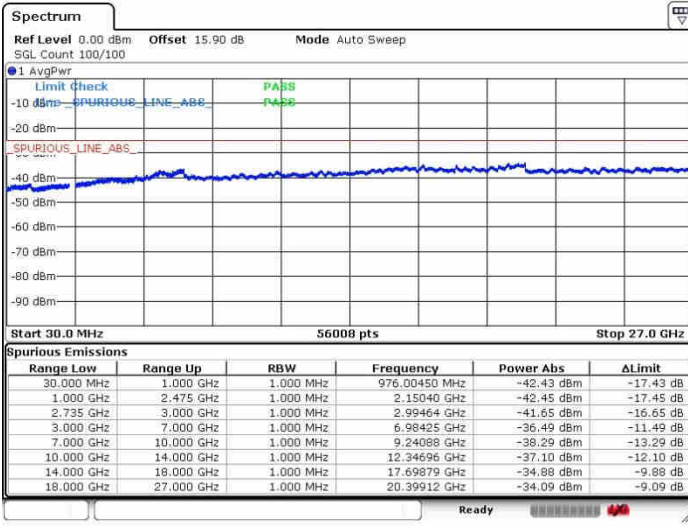

Middle Channel / 1RB0 and 1RB74

Middle Channel / 1RB99 and 1RB0

Date: 28.SEP.2017 15:33:47

Date: 28.SEP.2017 15:42:13

Middle Channel / FullIRB

N/A

Date: 28.SEP.2017 15:25:20

LTE Band 41 / 20MHz+15MHz

QPSK

Highest Channel / 1RB0 and 1RB74

Highest Channel / 1RB99 and 1RB0

Date: 28.SEP.2017 15:30:30

Date: 28.SEP.2017 15:45:26

Highest Channel / FullIRB

N/A

Date: 28.SEP.2017 15:27:53

LTE Band 41 / 20MHz+20MHz

QPSK

Lowest Channel / 1RB0 and 1RB99

Lowest Channel / 1RB99 and 1RB0

Date: 28.SEP.2017 09:56:57

Date: 28.SEP.2017 09:59:12

Lowest Channel / FullRB

N/A