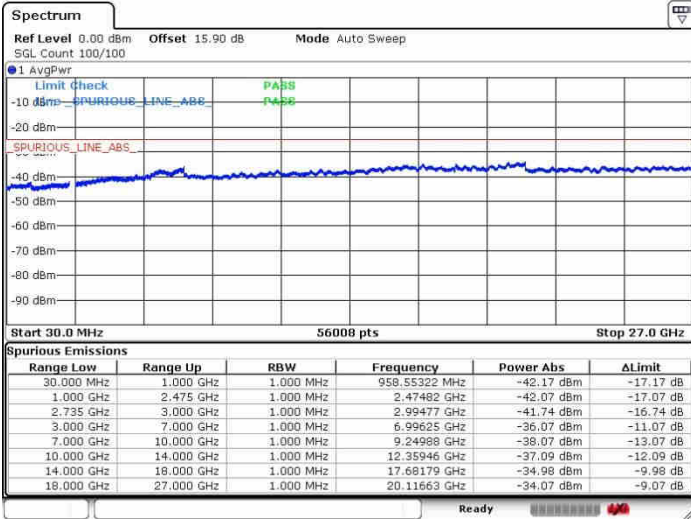

Date: 26.SEP.2017 11:13:06

LTE Band 41 / 15MHz+15MHz

QPSK

Lowest Channel / 1RB0 and 1RB74

Lowest Channel / 1RB74 and 1RB0

Date: 28.SEP.2017 11:52:51

Date: 28.SEP.2017 11:56:05

Lowest Channel / FullRB

N/A

Date: 28.SEP.2017 11:24:04

LTE Band 41 / 15MHz+15MHz

QPSK

Middle Channel / 1RB0 and 1RB74

Middle Channel / 1RB74 and 1RB0

Date: 28.SEP.2017 11:50:04

Date: 28.SEP.2017 13:34:30

Middle Channel / FullIRB

N/A

Date: 28.SEP.2017 11:52:11

LTE Band 41 / 15MHz+15MHz

QPSK

Highest Channel / 1RB0 and 1RB74

Highest Channel / 1RB74 and 1RB0

Date: 28.SEP.2017 11:47:23

Date: 28.SEP.2017 13:37:02

Highest Channel / FullRB

N/A

Date: 28.SEP.2017 11:44:12

LTE Band 41 / 15MHz+20MHz

QPSK

Lowest Channel / 1RB0 and 1RB99

Lowest Channel / 1RB74 and 1RB0