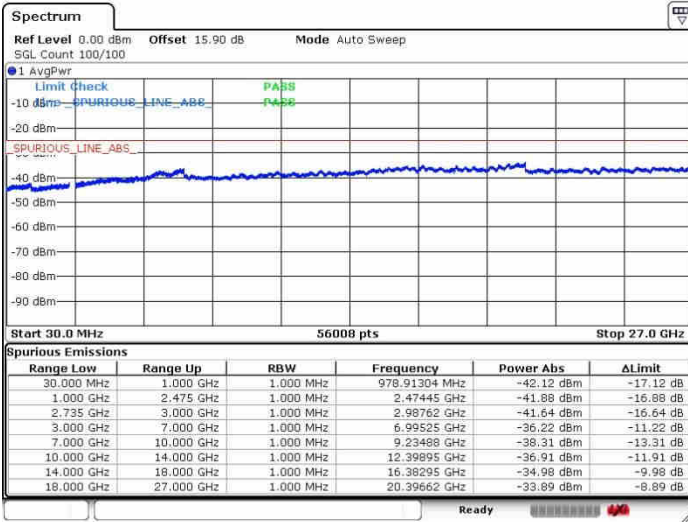

N/A

Date: 28.SEP.2017 11:24:55

**LTE Band 41 / 15MHz+15MHz**

**16QAM**

**Middle Channel / 1RB0 and 1RB74**

Date: 26.SEP.2017 11:51:26

**Middle Channel / 1RB74 and 1RB0**

Date: 26.SEP.2017 13:35:28

**Middle Channel / FullIRB**

Date: 26.SEP.2017 11:37:09

**N/A**

LTE Band 41 / 15MHz+15MHz

16QAM

Highest Channel / 1RB0 and 1RB74

Highest Channel / 1RB74 and 1RB0

Date: 28.SEP.2017 11:48:02

Date: 28.SEP.2017 13:37:43

Highest Channel / FullIRB

N/A

Date: 28.SEP.2017 11:45:45

LTE Band 41 / 15MHz+20MHz

16QAM

Lowest Channel / 1RB0 and 1RB99

Lowest Channel / 1RB74 and 1RB0