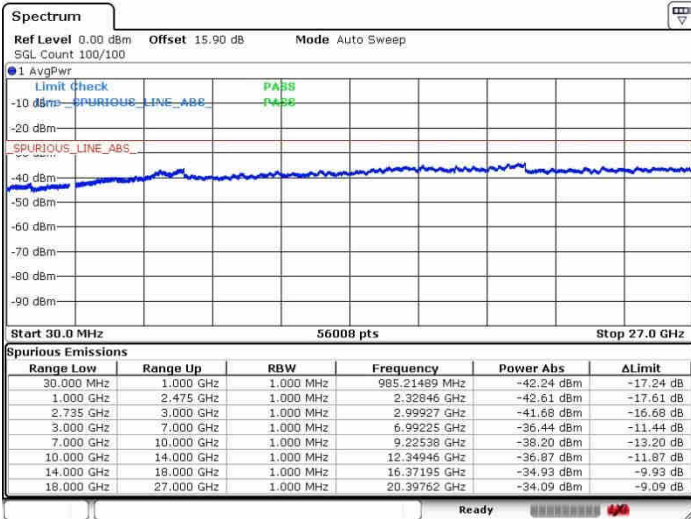

Middle Channel / FullIRB

N/A

Date: 28.SEP.2017 11:52:11

LTE Band 41 / 15MHz+15MHz

QPSK

Highest Channel / 1RB0 and 1RB74

Highest Channel / 1RB74 and 1RB0

Date: 28.SEP.2017 11:47:23

Date: 28.SEP.2017 13:37:02

Highest Channel / FullRB

N/A

Date: 28.SEP.2017 11:44:12

LTE Band 41 / 15MHz+20MHz

QPSK

Lowest Channel / 1RB0 and 1RB99

Lowest Channel / 1RB74 and 1RB0

Date: 28.SEP.2017 13:50:47

Date: 28.SEP.2017 13:54:55

Lowest Channel / FullRB

N/A

Date: 28.SEP.2017 13:39:03

LTE Band 41 / 15MHz+20MHz

QPSK

Middle Channel / 1RB0 and 1RB9