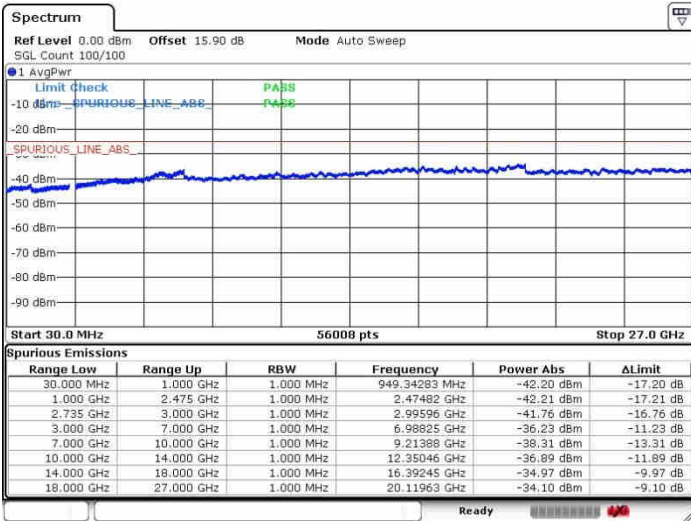

Lowest Channel / 1RB0 and 1RB99

Lowest Channel / 1RB49 and 1RB0

Date: 26.SEP.2017 10:49:31

Date: 26.SEP.2017 11:22:02

Lowest Channel / FullIRB

N/A

Date: 26.SEP.2017 10:42:50

LTE Band 41 / 10MHz+20MHz

LTE Band 41 / 10MHz+20MHz

16QAM

Highest Channel / 1RB0 and 1RB99

Highest Channel / 1RB49 and 1RB0

Date: 26.SEP.2017 10:57:52

Date: 26.SEP.2017 11:18:04

Highest Channel / FullIRB

N/A

Date: 26.SEP.2017 11:15:21

LTE Band 41 / 15MHz+15MHz

16QAM

Lowest Channel / 1RB0 and 1RB74

Lowest Channel / 1RB74 and 1RB0

Date: 28.SEP.2017 11:53:38

Date: 28.SEP.2017 11:56:51

Lowest Channel / FullIRB