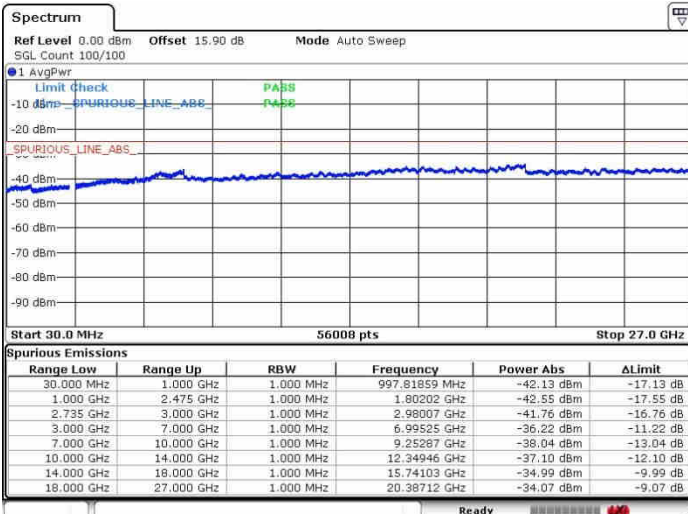

N/A

Date: 26.SEP.2017 09:44:26

LTE Band 41 / 20MHz+20MHz

QPSK

Highest Channel / 1RB0 and 1RB99

Highest Channel / 1RB99 and 1RB0

Date: 28.SEP.2017 09:51:00

Date: 28.SEP.2017 10:09:48

Highest Channel / FullIRB

N/A

Date: 28.SEP.2017 09:47:07

LTE Band 41 / 5MHz+20MHz

16QAM

Lowest Channel / 1RB0 and 1RB99

Lowest Channel / 1RB24 and 1RB0

Date: 26.SEP.2017 10:28:30

Date: 26.SEP.2017 10:31:33

Lowest Channel / FullIRB

N/A

Date: 26.SEP.2017 10:14:58

LTE Band 41 / 5MHz+20MHz

16QAM

Middle Channel / 1RB0 and 1RB99

Middle Channel / 1RB24 and 1RB0