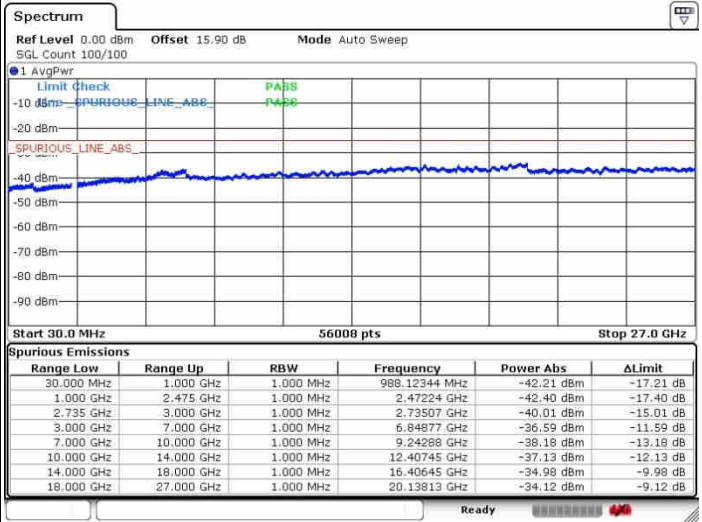

Lowest Channel / 1RB99 and 1RB0

Date: 26.SEP.2017 15:36:15

Date: 26.SEP.2017 15:38:38

Lowest Channel / FullRB

N/A

Date: 26.SEP.2017 15:22:59

LTE Band 41 / 20MHz+15MHz

QPSK

Middle Channel / 1RB0 and 1RB74

Middle Channel / 1RB99 and 1RB0

Date: 28.SEP.2017 15:33:47

Date: 28.SEP.2017 15:42:13

Middle Channel / FullIRB

N/A

Date: 28.SEP.2017 15:25:20

LTE Band 41 / 20MHz+15MHz

QPSK

Highest Channel / 1RB0 and 1RB74

Highest Channel / 1RB99 and 1RB0

Date: 28.SEP.2017 15:30:30

Date: 28.SEP.2017 15:45:26

Highest Channel / FullIRB

N/A

Date: 28.SEP.2017 15:27:53