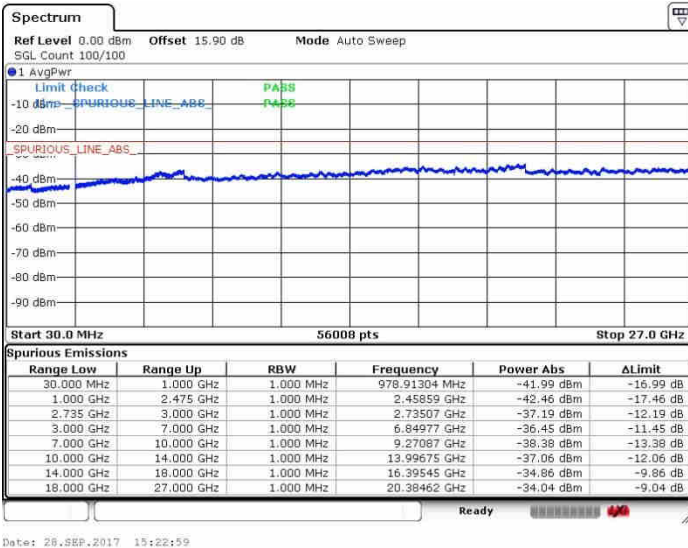

Date: 26.SEP.2017 15:01:31

Date: 26.SEP.2017 15:18:01

Highest Channel / FullIRB

N/A

Date: 26.SEP.2017 14:58:46

LTE Band 41 / 20MHz+15MHz

QPSK

Lowest Channel / 1RB0 and 1RB74

Lowest Channel / 1RB99 and 1RB0

Date: 26.SEP.2017 15:36:15

Date: 26.SEP.2017 15:38:38

Lowest Channel / FullRB

N/A

Date: 26.SEP.2017 15:22:59

LTE Band 41 / 20MHz+15MHz

QPSK

Middle Channel / 1RB0 and 1RB74

Middle Channel / 1RB99 and 1RB0

Date: 28.SEP.2017 15:33:47

Date: 28.SEP.2017 15:42:13

Middle Channel / FullIRB

N/A

Date: 28.SEP.2017 15:25:20

LTE Band 41 / 20MHz+15MHz

QPSK

Highest Channel / 1RB0 and 1RB74

Highest Channel / 1RB99 and 1RB0

Date: 28.SEP.2017 15:30:30

Date: 28.SEP.2017 15:45:26

Highest Channel / FullIRB

N/A

Date: 28.SEP.2017 15:27:53