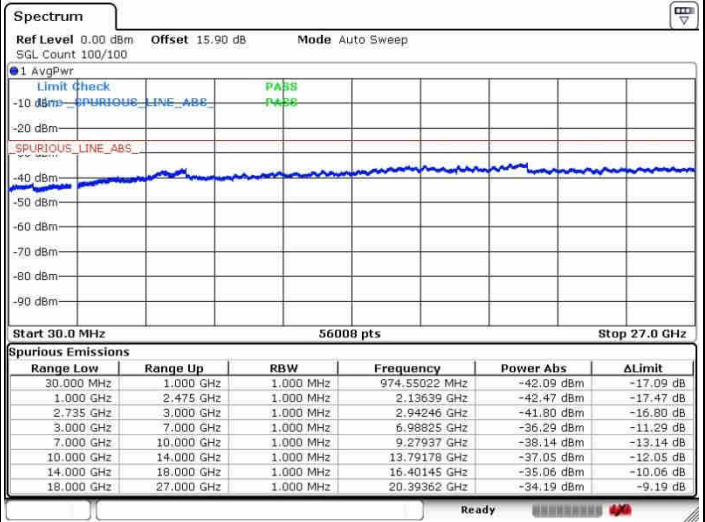

LTE Band 41 / 20MHz+20MHz

QPSK

Lowest Channel / 1RB0 and 1RB99

Lowest Channel / 1RB99 and 1RB0

Date: 28.SEP.2017 09:56:57

Date: 28.SEP.2017 09:59:12

Lowest Channel / FullRB

N/A

Date: 28.SEP.2017 09:41:29

LTE Band 41 / 20MHz+20MHz

QPSK

Middle Channel / 1RB0 and 1RB99

Middle Channel / 1RB99 and 1RB0

Date: 26.SEP.2017 09:53:26

Date: 26.SEP.2017 10:05:52

Middle Channel / FullRB

N/A

Date: 26.SEP.2017 09:44:26

LTE Band 41 / 20MHz+20MHz

QPSK

Highest Channel / 1RB0 and 1RB99

Highest Channel / 1RB99 and 1RB0

Date: 28.SEP.2017 09:51:00

Date: 28.SEP.2017 10:09:48