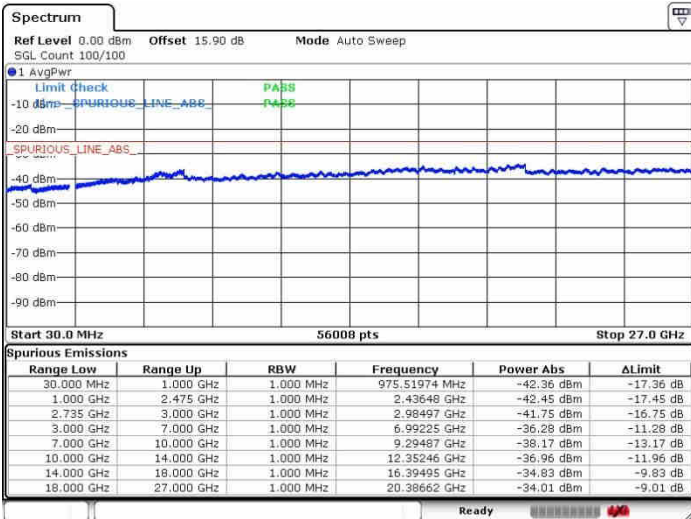

Middle Channel / 1RB74 and 1RB0

Date: 28.SEP.2017 13:48:08

Date: 28.SEP.2017 13:58:41

Middle Channel / FullIRB

N/A

Date: 28.SEP.2017 13:41:08

LTE Band 41 / 15MHz+20MHz

QPSK

Highest Channel / 1RB0 and 1RB99

Highest Channel / 1RB74 and 1RB0

Date: 26.SEP.2017 13:45:36

Date: 26.SEP.2017 14:00:44

Highest Channel / FullIRB

N/A

Date: 26.SEP.2017 13:43:18

LTE Band 41 / 20MHz+5MHz

QPSK

Lowest Channel / 1RB0 and 1RB24

Lowest Channel / 1RB99 and 1RB0

Date: 28.SEP.2017 14:43:12

Date: 28.SEP.2017 14:46:30

Lowest Channel / FullRB

N/A

Date: 28.SEP.2017 14:20:33