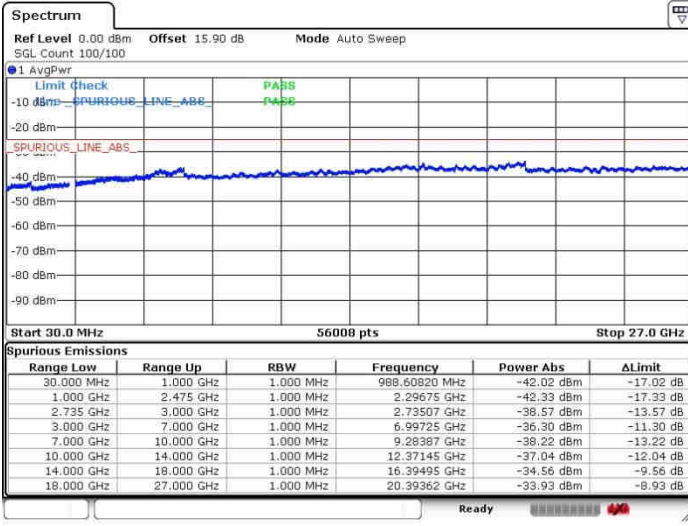

Highest Channel / 1RB0 and 1RB99

Highest Channel / 1RB74 and 1RB0

Date: 26.SEP.2017 13:45:36

Date: 26.SEP.2017 14:00:44

Highest Channel / FullIRB

N/A

Date: 26.SEP.2017 13:43:18

LTE Band 41 / 20MHz+5MHz

QPSK

Lowest Channel / 1RB0 and 1RB24

Lowest Channel / 1RB99 and 1RB0

Date: 28.SEP.2017 14:43:12

Date: 28.SEP.2017 14:46:30

Lowest Channel / FullRB

N/A

Date: 28.SEP.2017 14:20:33

LTE Band 41 / 20MHz+5MHz

QPSK

Middle Channel / 1RB0 and 1RB24

Middle Channel / 1RB99 and 1RB0

Date: 28.SEP.2017 14:35:14

Date: 28.SEP.2017 14:49:45

Middle Channel / FullIRB

N/A

Date: 28.SEP.2017 14:26:41

LTE Band 41 / 20MHz+5MHz

QPSK

Highest Channel / 1RB0 and 1RB24

Highest Channel / 1RB99 and 1RB0

Date: 26.SEP.2017 14:32:53

Date: 26.SEP.2017 14:51:48

Highest Channel / FullRB