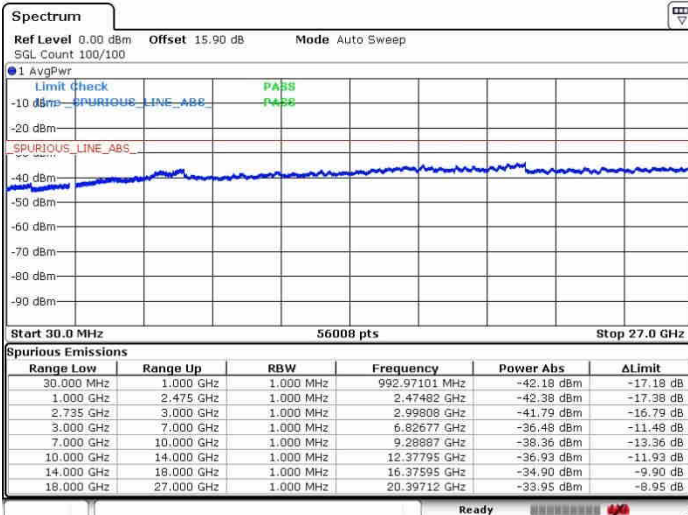

LTE Band 41 / 10MHz+20MHz

16QAM

Highest Channel / 1RB0 and 1RB99

Highest Channel / 1RB49 and 1RB0

Date: 26.SEP.2017 10:57:52

Date: 26.SEP.2017 11:18:04

Highest Channel / FullIRB

N/A

Date: 26.SEP.2017 11:15:21

LTE Band 41 / 15MHz+15MHz

16QAM

Lowest Channel / 1RB0 and 1RB74

Lowest Channel / 1RB74 and 1RB0

Date: 28.SEP.2017 11:53:38

Date: 28.SEP.2017 11:56:51

Lowest Channel / FullIRB

N/A

Date: 28.SEP.2017 11:24:55

**LTE Band 41 / 15MHz+15MHz**

**16QAM**

**Middle Channel / 1RB0 and 1RB74**

Date: 26.SEP.2017 11:51:26

**Middle Channel / 1RB74 and 1RB0**

Date: 26.SEP.2017 13:35:28