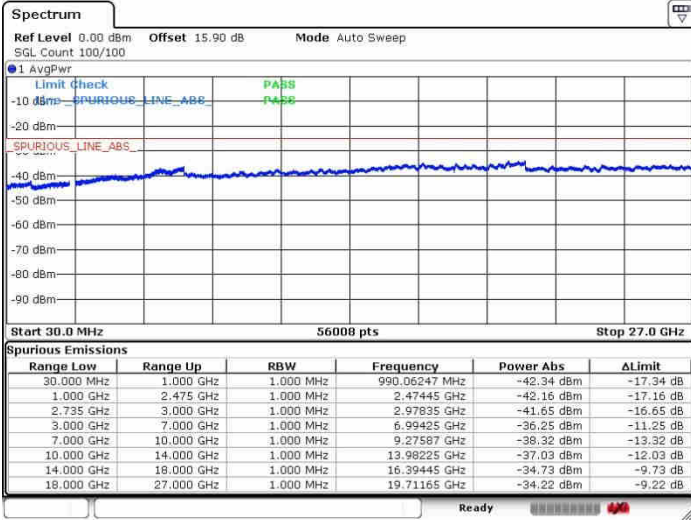

LTE Band 41 / 10MHz+20MHz

QPSK

Highest Channel / 1RB0 and 1RB99

Highest Channel / 1RB49 and 1RB0

Date: 26.SEP.2017 10:57:01

Date: 26.SEP.2017 11:17:14

Highest Channel / FullIRB

N/A

Date: 26.SEP.2017 11:13:06

LTE Band 41 / 15MHz+15MHz

QPSK

Lowest Channel / 1RB0 and 1RB74

Lowest Channel / 1RB74 and 1RB0

Date: 28.SEP.2017 11:52:51

Date: 28.SEP.2017 11:56:05

Lowest Channel / FullRB

N/A

Date: 28.SEP.2017 11:24:04

LTE Band 41 / 15MHz+15MHz

QPSK

Middle Channel / 1RB0 and 1RB74

Middle Channel / 1RB74 and 1RB0

Date: 28.SEP.2017 11:50:04

Date: 28.SEP.2017 13:34:30

Middle Channel / FullIRB

N/A

Date: 28.SEP.2017 11:52:11

LTE Band 41 / 15MHz+15MHz

QPSK

Highest Channel / 1RB0 and 1RB74

Highest Channel / 1RB74 and 1RB0

Date: 28.SEP.2017 11:47:23