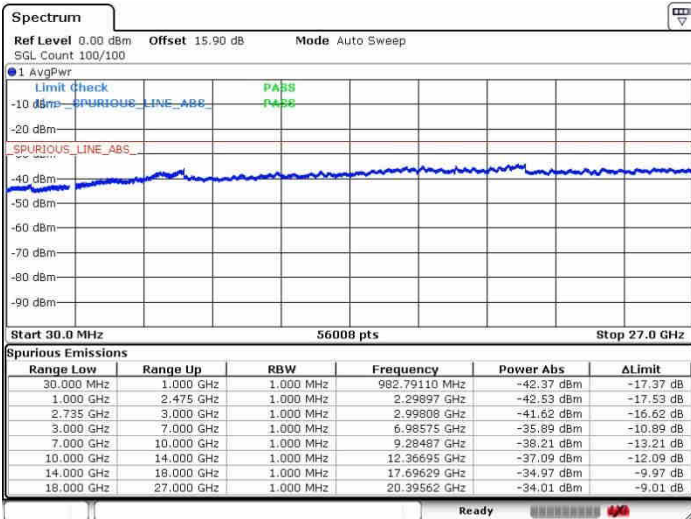

Date: 28.SEP.2017 10:26:27

Date: 28.SEP.2017 10:37:32

Middle Channel / FullIRB

N/A

Date: 28.SEP.2017 10:18:06

LTE Band 41 / 5MHz+20MHz

16QAM

Highest Channel / 1RB0 and 1RB99

Highest Channel / 1RB24 and 1RB0

Date: 28.SEP.2017 10:23:37

Date: 28.SEP.2017 10:40:53

Highest Channel / FullIRB

N/A

Date: 28.SEP.2017 10:20:42

LTE Band 41 / 10MHz+20MHz

16QAM

Lowest Channel / 1RB0 and 1RB99

Lowest Channel / 1RB49 and 1RB0

Date: 26.SEP.2017 10:49:31

Date: 26.SEP.2017 11:22:02

Lowest Channel / FullIRB

N/A

Date: 26.SEP.2017 10:42:50

LTE Band 41 / 10MHz+20MHz