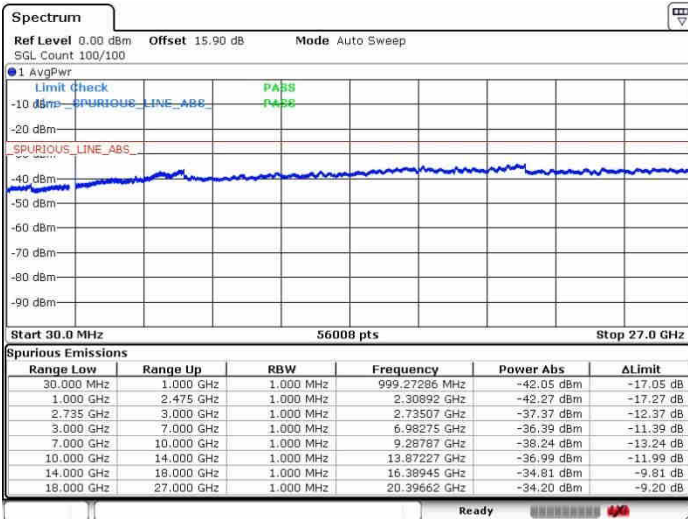

Lowest Channel / FullRB

N/A

Date: 26.SEP.2017 14:54:20

LTE Band 41 / 20MHz+10MHz

QPSK

Middle Channel / 1RB0 and 1RB49

Middle Channel / 1RB99 and 1RB0

Date: 26.SEP.2017 15:04:48

Date: 26.SEP.2017 15:12:49

Middle Channel / FullIRB

N/A

Date: 26.SEP.2017 14:56:30

LTE Band 41 / 20MHz+10MHz

QPSK

Highest Channel / 1RB0 and 1RB49

Highest Channel / 1RB99 and 1RB0

Date: 26.SEP.2017 15:01:31

Date: 26.SEP.2017 15:18:01

Highest Channel / FullIRB

N/A

Date: 26.SEP.2017 14:58:46

LTE Band 41 / 20MHz+15MHz

QPSK

Lowest Channel / 1RB0 and 1RB74

Lowest Channel / 1RB99 and 1RB0

Date: 26.SEP.2017 15:36:15

Date: 26.SEP.2017 15:38:38

Lowest Channel / FullRB

N/A

Date: 26.SEP.2017 15:22:59

LTE Band 41 / 20MHz+15MHz

QPSK