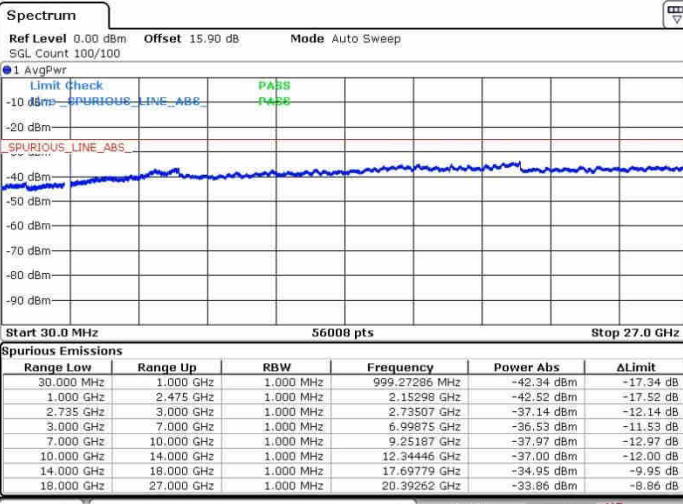

Date: 28.SEP.2017 14:26:41

LTE Band 41 / 20MHz+5MHz

QPSK

Highest Channel / 1RB0 and 1RB24

Highest Channel / 1RB99 and 1RB0

Date: 26.SEP.2017 14:32:53

Date: 26.SEP.2017 14:51:48

Highest Channel / FullRB

N/A

Date: 26.SEP.2017 14:30:13

LTE Band 41 / 20MHz+10MHz

QPSK

Lowest Channel / 1RB0 and 1RB49

Lowest Channel / 1RB99 and 1RB0

Date: 26.SEP.2017 15:08:19

Date: 26.SEP.2017 15:10:21

Lowest Channel / FullRB

N/A

Date: 26.SEP.2017 14:54:20

LTE Band 41 / 20MHz+10MHz

QPSK

Middle Channel / 1RB0 and 1RB49

Middle Channel / 1RB99 and 1RB0

Date: 26.SEP.2017 15:04:48

Date: 26.SEP.2017 15:12:49

Middle Channel / FullIRB

N/A

Date: 26.SEP.2017 14:56:30

LTE Band 41 / 20MHz+10MHz

QPSK

Highest Channel / 1RB0 and 1RB49

Highest Channel / 1RB99 and 1RB0