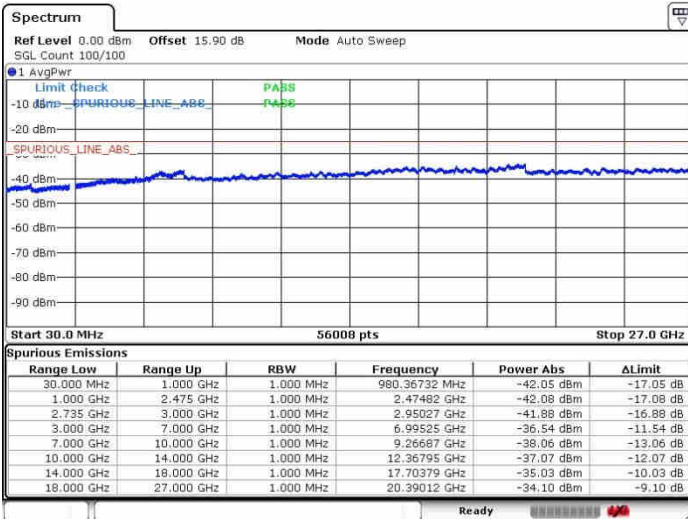

N/A

Date: 28.SEP.2017 11:24:04

LTE Band 41 / 15MHz+15MHz

QPSK

Middle Channel / 1RB0 and 1RB74

Middle Channel / 1RB74 and 1RB0

Date: 28.SEP.2017 11:50:04

Date: 28.SEP.2017 13:34:30

Middle Channel / FullIRB

N/A

Date: 28.SEP.2017 11:52:11

LTE Band 41 / 15MHz+15MHz

QPSK

Highest Channel / 1RB0 and 1RB74

Highest Channel / 1RB74 and 1RB0

Date: 28.SEP.2017 11:47:23

Date: 28.SEP.2017 13:37:02

Highest Channel / FullRB

N/A

Date: 28.SEP.2017 11:44:12

LTE Band 41 / 15MHz+20MHz

QPSK

Lowest Channel / 1RB0 and 1RB99

Lowest Channel / 1RB74 and 1RB0

Date: 28.SEP.2017 13:50:47

Date: 28.SEP.2017 13:54:55

Lowest Channel / FullRB

N/A

Date: 28.SEP.2017 13:39:03

LTE Band 41 / 15MHz+20MHz

QPSK

Middle Channel / 1RB0 and 1RB9