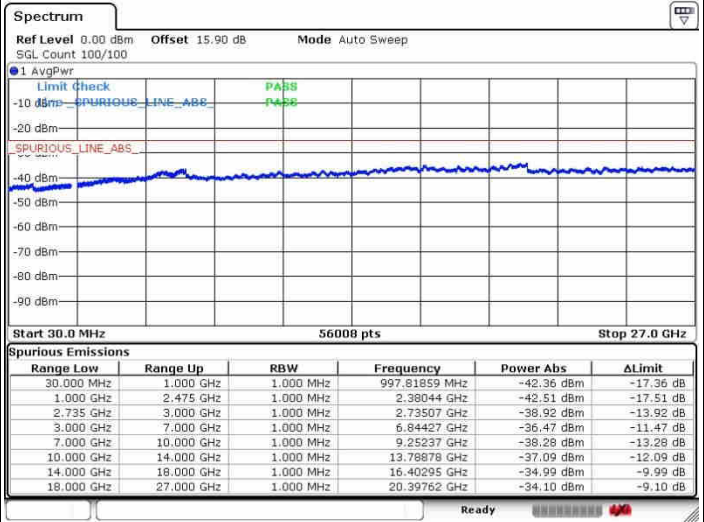

Lowest Channel / FullRB

N/A

Date: 26.SEP.2017 14:54:20

LTE Band 41 / 20MHz+10MHz

QPSK

Middle Channel / 1RB0 and 1RB49

Middle Channel / 1RB99 and 1RB0

Date: 26.SEP.2017 15:04:48

Date: 26.SEP.2017 15:12:49

Middle Channel / FullIRB

N/A

Date: 26.SEP.2017 14:56:30

LTE Band 41 / 20MHz+10MHz

QPSK

Highest Channel / 1RB0 and 1RB49

Highest Channel / 1RB99 and 1RB0

Date: 26.SEP.2017 15:01:31

Date: 26.SEP.2017 15:18:01

Highest Channel / FullIRB

N/A

Date: 26.SEP.2017 14:58:46

LTE Band 41 / 20MHz+15MHz

QPSK

Lowest Channel / 1RB0 and 1RB74