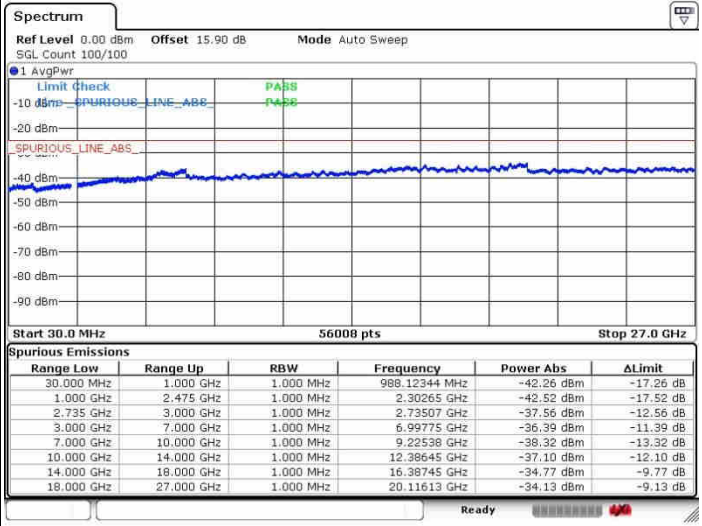

Date: 26.SEP.2017 15:12:49

Middle Channel / FullIRB

N/A

Date: 26.SEP.2017 14:56:30

LTE Band 41 / 20MHz+10MHz

QPSK

Highest Channel / 1RB0 and 1RB49

Highest Channel / 1RB99 and 1RB0

Date: 26.SEP.2017 15:01:31

Date: 26.SEP.2017 15:18:01

Highest Channel / FullIRB

N/A

Date: 26.SEP.2017 14:58:46

LTE Band 41 / 20MHz+15MHz

QPSK

Lowest Channel / 1RB0 and 1RB74

Lowest Channel / 1RB99 and 1RB0

Date: 26.SEP.2017 15:36:15

Date: 26.SEP.2017 15:38:38

Lowest Channel / FullRB

N/A

Date: 26.SEP.2017 15:22:59

LTE Band 41 / 20MHz+15MHz

QPSK