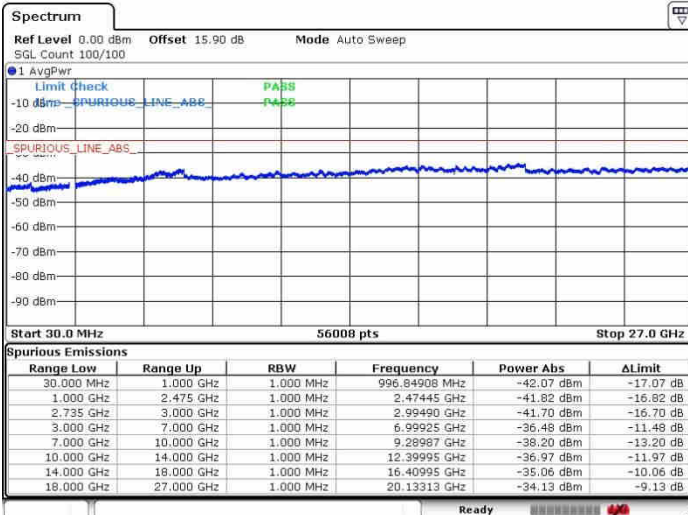

LTE Band 41 / 10MHz+20MHz

16QAM

MiddleChannel / 1RB0 and 1RB99

Middle Channel / 1RB49 and 1RB0

Date: 26.SEP.2017 10:54:22