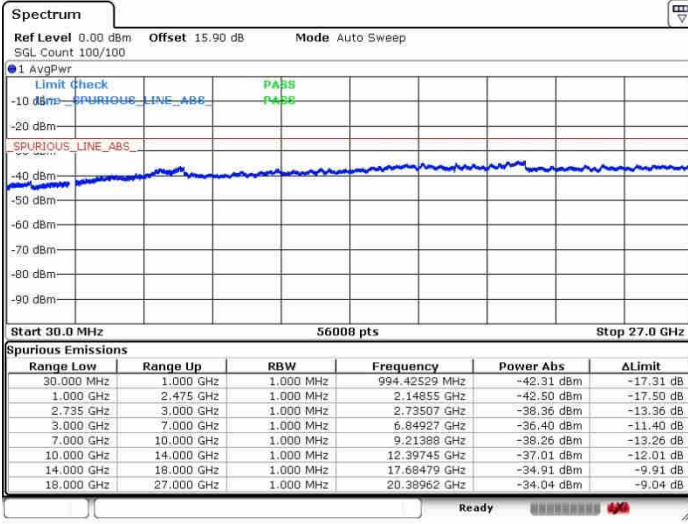

LTE Band 41 / 20MHz+5MHz

QPSK

Middle Channel / 1RB0 and 1RB24

Middle Channel / 1RB99 and 1RB0

Date: 28.SEP.2017 14:35:14

Date: 28.SEP.2017 14:49:45

Middle Channel / FullIRB

N/A

Date: 28.SEP.2017 14:26:41

LTE Band 41 / 20MHz+5MHz

QPSK

Highest Channel / 1RB0 and 1RB24

Highest Channel / 1RB99 and 1RB0

Date: 26.SEP.2017 14:32:53

Date: 26.SEP.2017 14:51:48

Highest Channel / FullRB

N/A

Date: 26.SEP.2017 14:30:13

LTE Band 41 / 20MHz+10MHz

QPSK

Lowest Channel / 1RB0 and 1RB49

Lowest Channel / 1RB99 and 1RB0

Date: 26.SEP.2017 15:08:19

Date: 26.SEP.2017 15:10:21