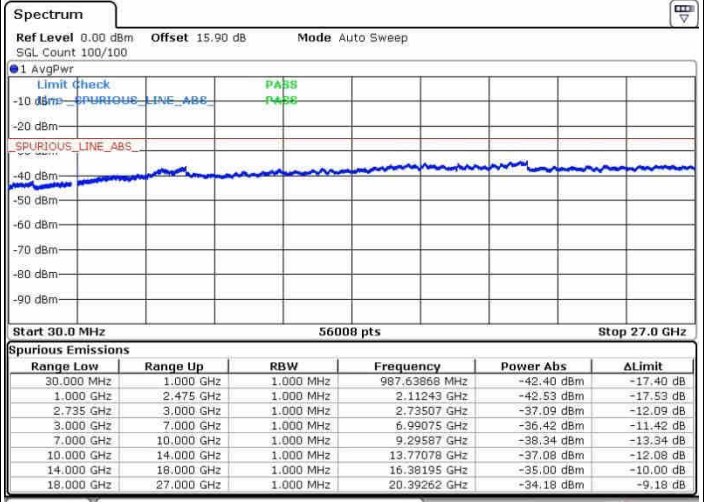

Date: 28.SEP.2017 14:26:41

LTE Band 41 / 20MHz+5MHz

QPSK

Highest Channel / 1RB0 and 1RB24

Highest Channel / 1RB99 and 1RB0

Date: 26.SEP.2017 14:32:53

Date: 26.SEP.2017 14:51:48

Highest Channel / FullRB

N/A

Date: 26.SEP.2017 14:30:13

LTE Band 41 / 20MHz+10MHz

QPSK

Lowest Channel / 1RB0 and 1RB49

Lowest Channel / 1RB99 and 1RB0

Date: 26.SEP.2017 15:08:19

Date: 26.SEP.2017 15:10:21

Lowest Channel / FullRB

N/A

Date: 26.SEP.2017 14:54:20

LTE Band 41 / 20MHz+10MHz

QPSK

Middle Channel / 1RB0 and 1RB49

Middle Channel / 1RB99 and 1RB0

Date: 26.SEP.2017 15:04:48

Date: 26.SEP.2017 15:12:49

Middle Channel / FullIRB

N/A

Date: 26.SEP.2017 14:56:30

LTE Band 41 / 20MHz+10MHz

QPSK

Highest Channel / 1RB0 and 1RB49

Highest Channel / 1RB99 and 1RB0