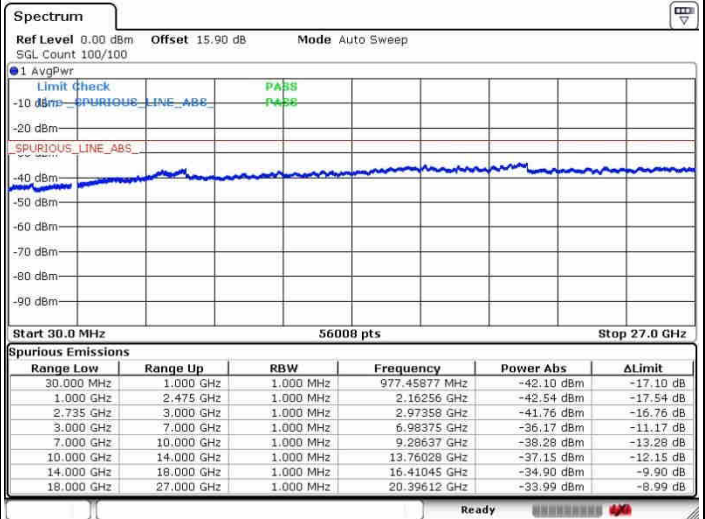

Date: 28.SEP.2017 13:50:47

Date: 28.SEP.2017 13:54:55

Lowest Channel / FullRB

N/A

Date: 28.SEP.2017 13:39:03

LTE Band 41 / 15MHz+20MHz

QPSK

Middle Channel / 1RB0 and 1RB9

Middle Channel / 1RB74 and 1RB0

Date: 28.SEP.2017 13:48:08

Date: 28.SEP.2017 13:58:41

Middle Channel / FullIRB

N/A

Date: 28.SEP.2017 13:41:08

LTE Band 41 / 15MHz+20MHz

QPSK

Highest Channel / 1RB0 and 1RB99

Highest Channel / 1RB74 and 1RB0

Date: 26.SEP.2017 13:45:36

Date: 26.SEP.2017 14:00:44

Highest Channel / FullIRB

N/A

Date: 26.SEP.2017 13:43:18

LTE Band 41 / 20MHz+5MHz