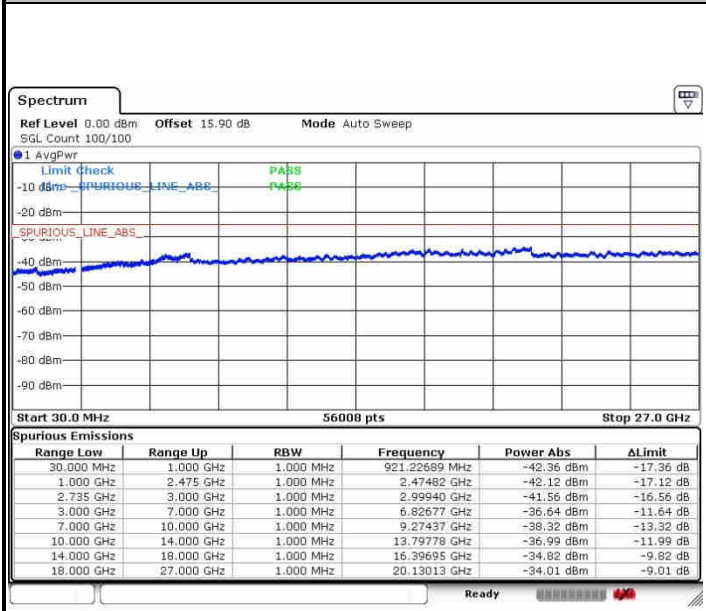

Date: 26.SEP.2017 11:15:21

LTE Band 41 / 15MHz+15MHz

16QAM

Lowest Channel / 1RB0 and 1RB74

Lowest Channel / 1RB74 and 1RB0

Date: 28.SEP.2017 11:53:38

Date: 28.SEP.2017 11:56:51

Lowest Channel / FullIRB

N/A

Date: 28.SEP.2017 11:24:55

**LTE Band 41 / 15MHz+15MHz**

**16QAM**

**Middle Channel / 1RB0 and 1RB74**

Date: 26.SEP.2017 11:51:26

**Middle Channel / 1RB74 and 1RB0**

Date: 26.SEP.2017 13:35:28

**Middle Channel / FullIRB**

Date: 26.SEP.2017 11:37:09

**N/A**

LTE Band 41 / 15MHz+15MHz

16QAM

Highest Channel / 1RB0 and 1RB74

Highest Channel / 1RB74 and 1RB0

Date: 28.SEP.2017 11:48:02

Date: 28.SEP.2017 13:37:43

Highest Channel / FullIRB

N/A

Date: 28.SEP.2017 11:45:45

LTE Band 41 / 15MHz+20MHz

16QAM

Lowest Channel / 1RB0 and 1RB99

Lowest Channel / 1RB74 and 1RB0