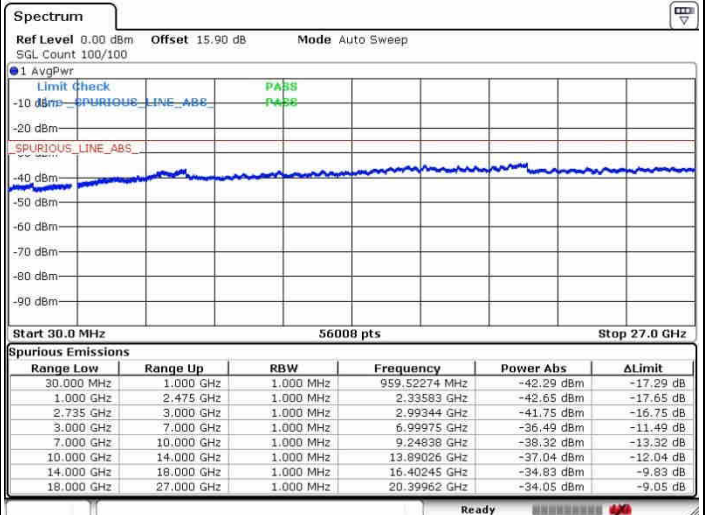

Highest Channel / FullIRB

N/A

Date: 28.SEP.2017 09:47:07

LTE Band 41 / 5MHz+20MHz

16QAM

Lowest Channel / 1RB0 and 1RB99

Lowest Channel / 1RB24 and 1RB0

Date: 26.SEP.2017 10:28:30

Date: 26.SEP.2017 10:31:33

Lowest Channel / FullIRB

N/A

Date: 26.SEP.2017 10:14:58

LTE Band 41 / 5MHz+20MHz

16QAM

Middle Channel / 1RB0 and 1RB99

Middle Channel / 1RB24 and 1RB0

Date: 28.SEP.2017 10:26:27

Date: 28.SEP.2017 10:37:32

Middle Channel / FullIRB

N/A

Date: 28.SEP.2017 10:18:06

LTE Band 41 / 5MHz+20MHz

16QAM

Highest Channel / 1RB0 and 1RB99

Highest Channel / 1RB24 and 1RB0

Date: 28.SEP.2017 10:23:37

Date: 28.SEP.2017 10:40:53

Highest Channel / FullIRB

N/A

Date: 28.SEP.2017 10:20:42

LTE Band 41 / 10MHz+20MHz

16QAM