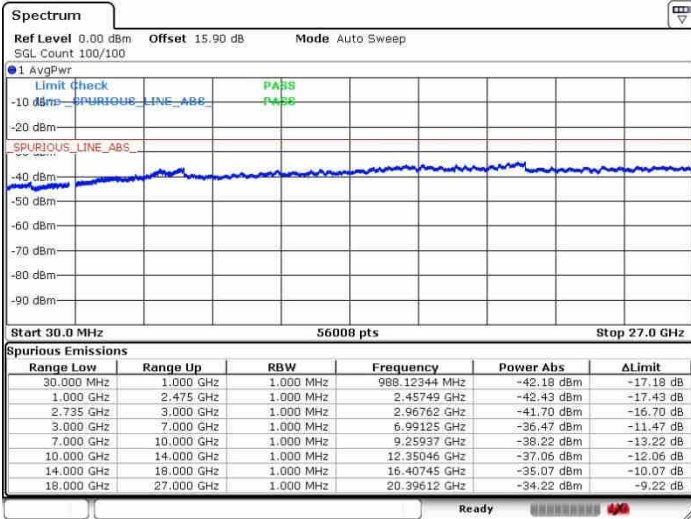

LTE Band 41 / 20MHz+20MHz

QPSK

Lowest Channel / 1RB0 and 1RB99

Lowest Channel / 1RB99 and 1RB0

Date: 28.SEP.2017 09:56:57

Date: 28.SEP.2017 09:59:12

Lowest Channel / FullRB

N/A

Date: 28.SEP.2017 09:41:29

LTE Band 41 / 20MHz+20MHz

QPSK

Middle Channel / 1RB0 and 1RB99

Middle Channel / 1RB99 and 1RB0

Date: 26.SEP.2017 09:53:26

Date: 26.SEP.2017 10:05:52

Middle Channel / FullRB

N/A

Date: 26.SEP.2017 09:44:26

LTE Band 41 / 20MHz+20MHz

QPSK

Highest Channel / 1RB0 and 1RB99

Highest Channel / 1RB99 and 1RB0

Date: 28.SEP.2017 09:51:00

Date: 28.SEP.2017 10:09:48

Highest Channel / FullIRB

N/A

Date: 28.SEP.2017 09:47:07

LTE Band 41 / 5MHz+20MHz

16QAM

Lowest Channel / 1RB0 and 1RB99

Lowest Channel / 1RB24 and 1RB0

Date: 26.SEP.2017 10:28:30