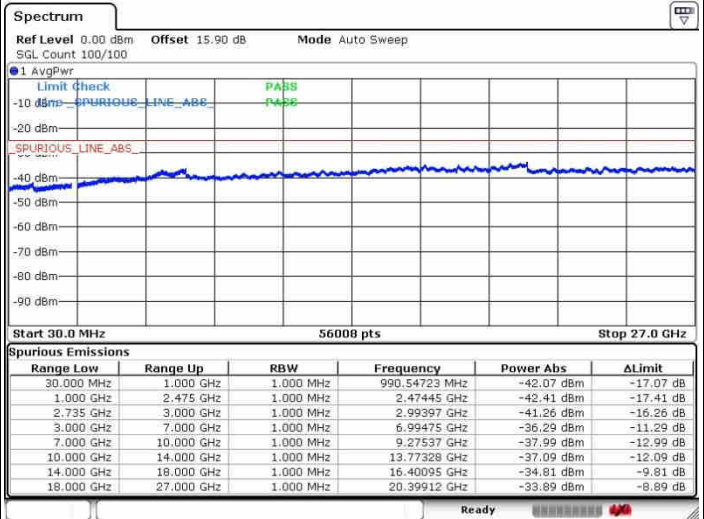

Middle Channel / FullIRB

N/A

Date: 28.SEP.2017 11:52:11

LTE Band 41 / 15MHz+15MHz

QPSK

Highest Channel / 1RB0 and 1RB74

Highest Channel / 1RB74 and 1RB0

Date: 28.SEP.2017 11:47:23

Date: 28.SEP.2017 13:37:02

Highest Channel / FullRB

N/A

Date: 28.SEP.2017 11:44:12

LTE Band 41 / 15MHz+20MHz

QPSK

Lowest Channel / 1RB0 and 1RB99

Lowest Channel / 1RB74 and 1RB0

Date: 28.SEP.2017 13:50:47

Date: 28.SEP.2017 13:54:55

Lowest Channel / FullRB

N/A

Date: 28.SEP.2017 13:39:03

LTE Band 41 / 15MHz+20MHz

QPSK

Middle Channel / 1RB0 and 1RB9