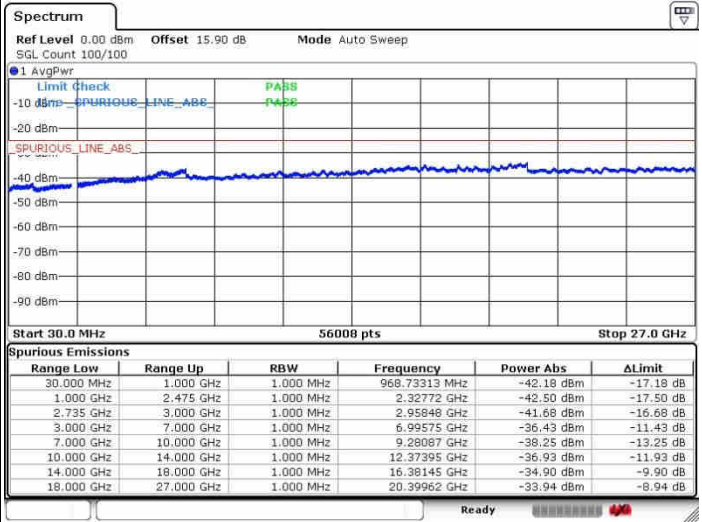

Middle Channel / FullIRB

N/A

Date: 28.SEP.2017 11:52:11

LTE Band 41 / 15MHz+15MHz

QPSK

Highest Channel / 1RB0 and 1RB74

Highest Channel / 1RB74 and 1RB0

Date: 28.SEP.2017 11:47:23

Date: 28.SEP.2017 13:37:02

Highest Channel / FullRB

N/A

Date: 28.SEP.2017 11:44:12

LTE Band 41 / 15MHz+20MHz

QPSK

Lowest Channel / 1RB0 and 1RB99

Lowest Channel / 1RB74 and 1RB0