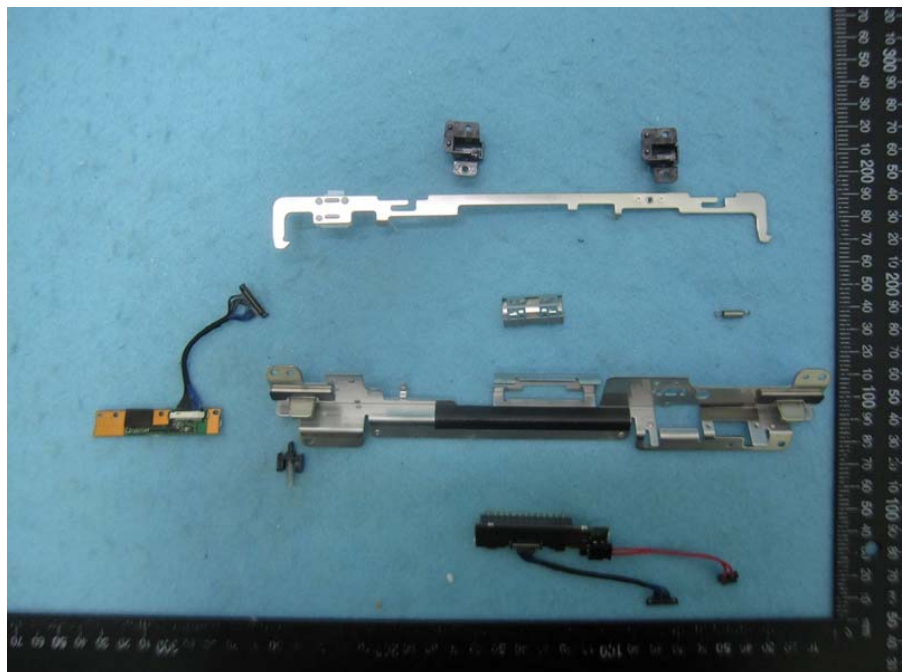

Brand Name: FUJITSU Model Name: FPCPR374, FPCPR375

Model No.: FPCPR374

60G Module and antenna
Model No.: SB6213

Model No.: FPCPR375

60G Module and antenna
Model No.: SB6213