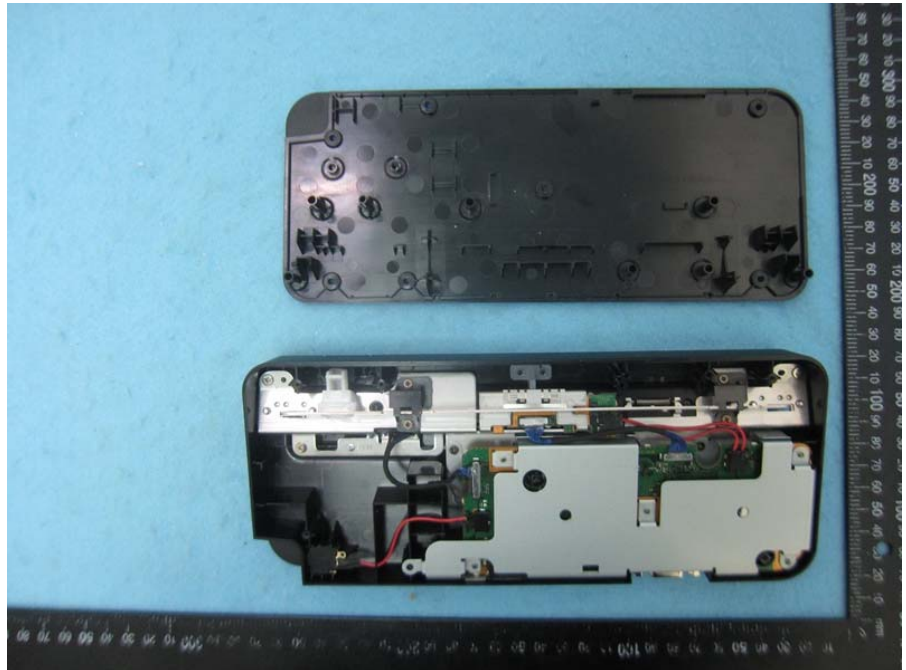

Brand Name: FUJITSU Model Name: FPCPR374, FPCPR375

Model No.: FPCPR374

60G Module and antenna
Model No.: SB6213

Model No.: FPCPR375

60G Module and antenna
Model No.: SB6213