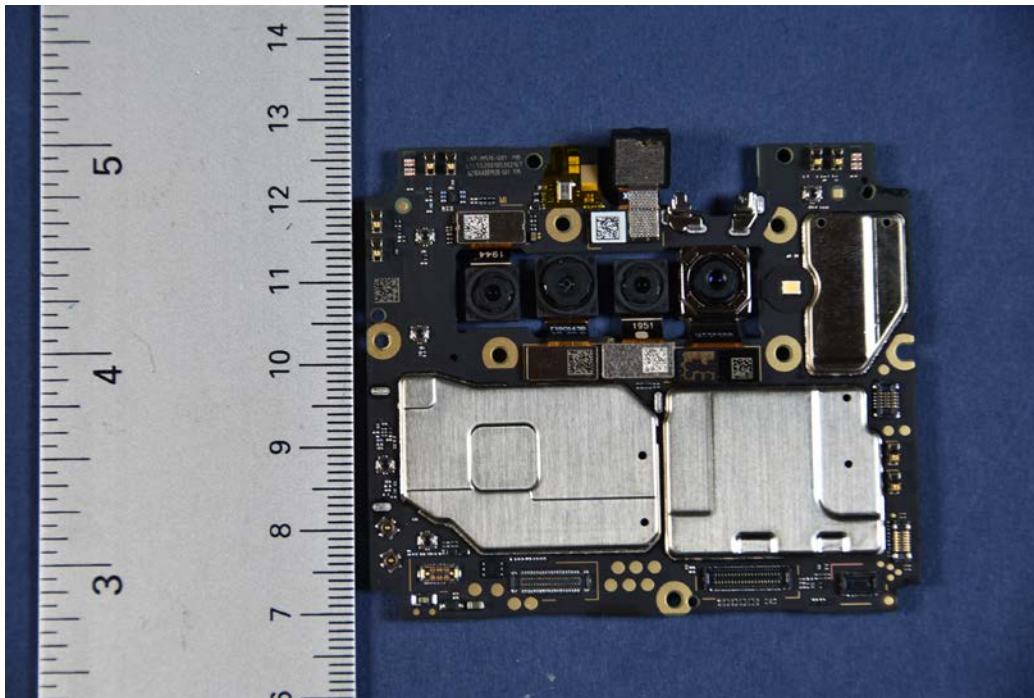

INTERNAL PHOTOGRAPHS

	LG Electronics USA, Inc. FCC ID: ZNFK410WM	Model: LM-K410WM
Internal Photos	EUT Type: Portable Handset	Page 2 of 10

	<p>LG Electronics USA, Inc. FCC ID: ZNFK410WM</p>	<p>Model: LM-K410WM</p>
<p>Internal Photos</p>	<p>EUT Type: Portable Handset</p>	<p>Page 3 of 10</p>

	<p>LG Electronics USA, Inc. FCC ID: ZNFK410WM</p>	<p>Model: LM-K410WM</p>
<p>Internal Photos</p>	<p>EUT Type: Portable Handset</p>	<p>Page 4 of 10</p>

	LG Electronics USA, Inc. FCC ID: ZNFK410WM	Model: LM-K410WM
Internal Photos	EUT Type: Portable Handset	Page 5 of 10

	<p>LG Electronics USA, Inc. FCC ID: ZNFK410WM</p>	<p>Model: LM-K410WM</p>
<p>Internal Photos</p>	<p>EUT Type: Portable Handset</p>	<p>Page 6 of 10</p>

 Proud to be part of 	LG Electronics USA, Inc. FCC ID: ZNFK410WM	Model: LM-K410WM
Internal Photos	EUT Type: Portable Handset	Page 7 of 10