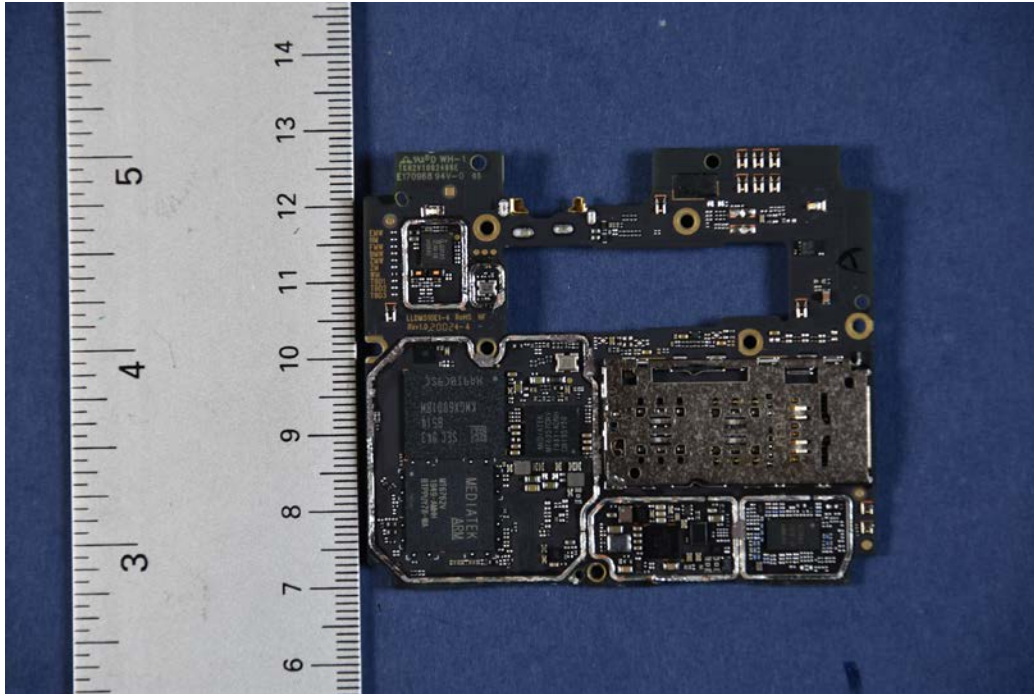

INTERNAL PHOTOGRAPHS

	LG Electronics USA, Inc. FCC ID: ZNFK410WM	Model: LM-K410WM
Internal Photos	EUT Type: Portable Handset	Page 2 of 10

	<p>LG Electronics USA, Inc. FCC ID: ZNFK410WM</p>	<p>Model: LM-K410WM</p>
<p>Internal Photos</p>	<p>EUT Type: Portable Handset</p>	<p>Page 3 of 10</p>

	<p>LG Electronics USA, Inc. FCC ID: ZNFK410WM</p>	<p>Model: LM-K410WM</p>
<p>Internal Photos</p>	<p>EUT Type: Portable Handset</p>	<p>Page 4 of 10</p>

	LG Electronics USA, Inc. FCC ID: ZNFK410WM	Model: LM-K410WM
Internal Photos	EUT Type: Portable Handset	Page 5 of 10

	<p>LG Electronics USA, Inc. FCC ID: ZNFK410WM</p>	<p>Model: LM-K410WM</p>
<p>Internal Photos</p>	<p>EUT Type: Portable Handset</p>	<p>Page 6 of 10</p>

 Proud to be part of 	LG Electronics USA, Inc. FCC ID: ZNFK410WM	Model: LM-K410WM
Internal Photos	EUT Type: Portable Handset	Page 7 of 10

 Proud to be part of  element	LG Electronics USA, Inc. FCC ID: ZNFK410WM	Model: LM-K410WM
Internal Photos	EUT Type: Portable Handset	Page 8 of 10

	LG Electronics USA, Inc. FCC ID: ZNFK410WM	Model: LM-K410WM
Internal Photos	EUT Type: Portable Handset	Page 9 of 10