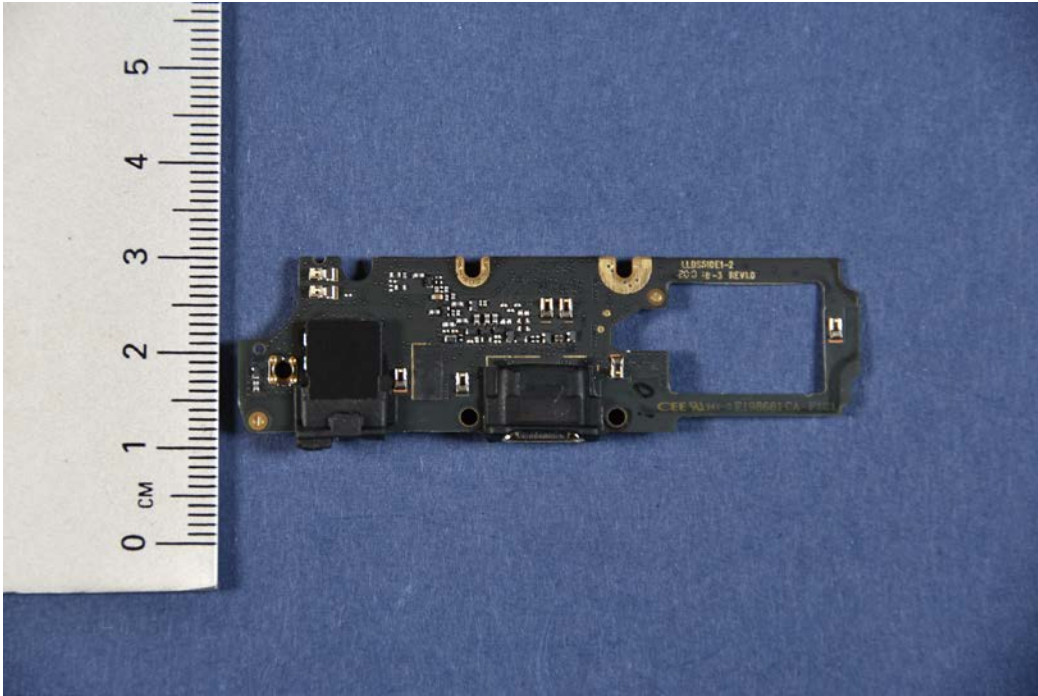

INTERNAL PHOTOGRAPHS

	LG Electronics USA, Inc. FCC ID: ZNFK410WM	Model: LM-K410WM
Internal Photos	EUT Type: Portable Handset	Page 2 of 10

	<p>LG Electronics USA, Inc. FCC ID: ZNFK410WM</p>	<p>Model: LM-K410WM</p>
<p>Internal Photos</p>	<p>EUT Type: Portable Handset</p>	<p>Page 3 of 10</p>

	<p>LG Electronics USA, Inc. FCC ID: ZNFK410WM</p>	<p>Model: LM-K410WM</p>
<p>Internal Photos</p>	<p>EUT Type: Portable Handset</p>	<p>Page 4 of 10</p>

	LG Electronics USA, Inc. FCC ID: ZNFK410WM	Model: LM-K410WM
Internal Photos	EUT Type: Portable Handset	Page 5 of 10

	<p>LG Electronics USA, Inc. FCC ID: ZNFK410WM</p>	<p>Model: LM-K410WM</p>
<p>Internal Photos</p>	<p>EUT Type: Portable Handset</p>	<p>Page 6 of 10</p>

 Proud to be part of 	LG Electronics USA, Inc. FCC ID: ZNFK410WM	Model: LM-K410WM
Internal Photos	EUT Type: Portable Handset	Page 7 of 10

 Proud to be part of  element	LG Electronics USA, Inc. FCC ID: ZNFK410WM	Model: LM-K410WM
Internal Photos	EUT Type: Portable Handset	Page 8 of 10

	LG Electronics USA, Inc. FCC ID: ZNFK410WM	Model: LM-K410WM
Internal Photos	EUT Type: Portable Handset	Page 9 of 10