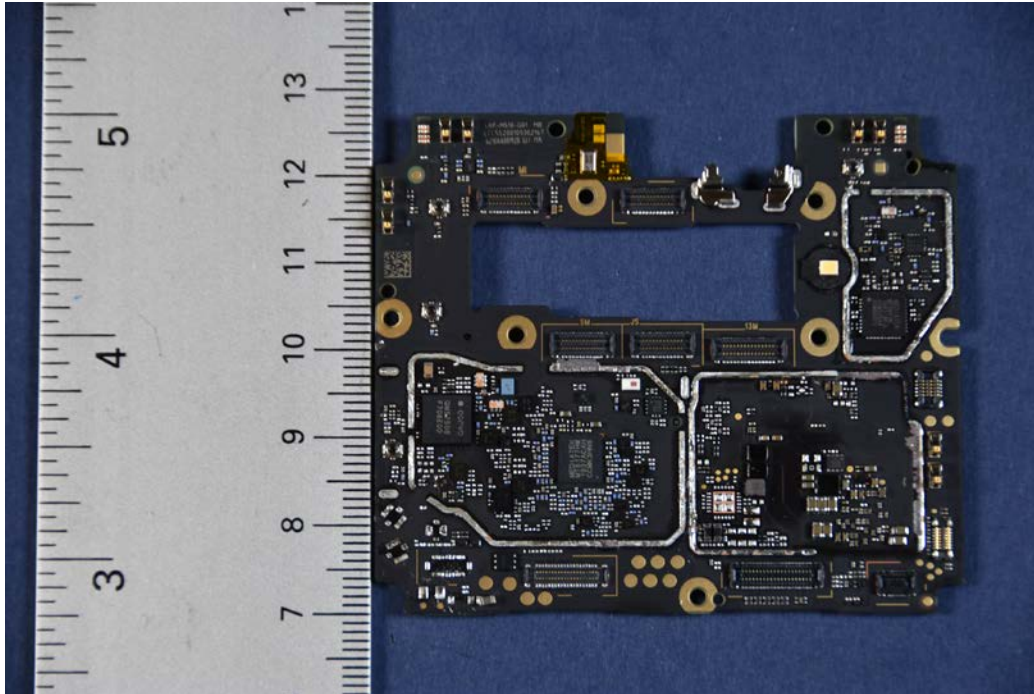

INTERNAL PHOTOGRAPHS

	LG Electronics USA, Inc. FCC ID: ZNFK410WM	Model: LM-K410WM
Internal Photos	EUT Type: Portable Handset	Page 2 of 10

	<p>LG Electronics USA, Inc. FCC ID: ZNFK410WM</p>	<p>Model: LM-K410WM</p>
<p>Internal Photos</p>	<p>EUT Type: Portable Handset</p>	<p>Page 3 of 10</p>

	<p>LG Electronics USA, Inc. FCC ID: ZNFK410WM</p>	<p>Model: LM-K410WM</p>
<p>Internal Photos</p>	<p>EUT Type: Portable Handset</p>	<p>Page 4 of 10</p>

	LG Electronics USA, Inc. FCC ID: ZNFK410WM	Model: LM-K410WM
Internal Photos	EUT Type: Portable Handset	Page 5 of 10

	<p>LG Electronics USA, Inc. FCC ID: ZNFK410WM</p>	<p>Model: LM-K410WM</p>
<p>Internal Photos</p>	<p>EUT Type: Portable Handset</p>	<p>Page 6 of 10</p>

 Proud to be part of 	LG Electronics USA, Inc. FCC ID: ZNFK410WM	Model: LM-K410WM
Internal Photos	EUT Type: Portable Handset	Page 7 of 10

 Proud to be part of  element	LG Electronics USA, Inc. FCC ID: ZNFK410WM	Model: LM-K410WM
Internal Photos	EUT Type: Portable Handset	Page 8 of 10

	LG Electronics USA, Inc. FCC ID: ZNFK410WM	Model: LM-K410WM
Internal Photos	EUT Type: Portable Handset	Page 9 of 10