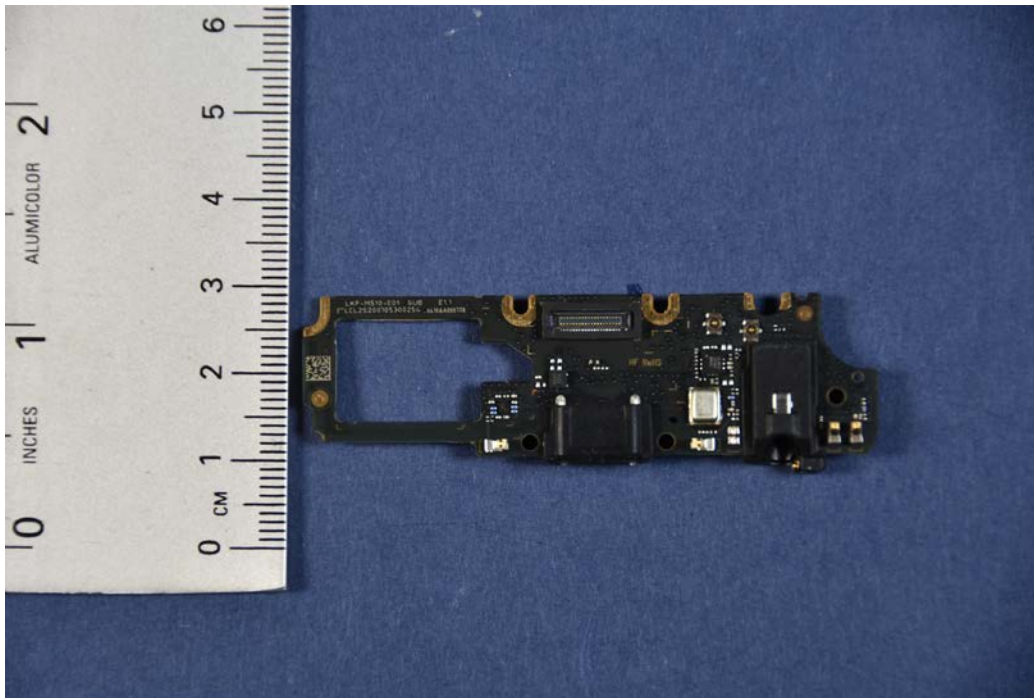

INTERNAL PHOTOGRAPHS

	LG Electronics USA, Inc. FCC ID: ZNFK410WM	Model: LM-K410WM
Internal Photos	EUT Type: Portable Handset	Page 2 of 10

	<p>LG Electronics USA, Inc. FCC ID: ZNFK410WM</p>	<p>Model: LM-K410WM</p>
<p>Internal Photos</p>	<p>EUT Type: Portable Handset</p>	<p>Page 3 of 10</p>

	<p>LG Electronics USA, Inc. FCC ID: ZNFK410WM</p>	<p>Model: LM-K410WM</p>
<p>Internal Photos</p>	<p>EUT Type: Portable Handset</p>	<p>Page 4 of 10</p>

	LG Electronics USA, Inc. FCC ID: ZNFK410WM	Model: LM-K410WM
Internal Photos	EUT Type: Portable Handset	Page 5 of 10

	<p>LG Electronics USA, Inc. FCC ID: ZNFK410WM</p>	<p>Model: LM-K410WM</p>
<p>Internal Photos</p>	<p>EUT Type: Portable Handset</p>	<p>Page 6 of 10</p>

 Proud to be part of 	LG Electronics USA, Inc. FCC ID: ZNFK410WM	Model: LM-K410WM
Internal Photos	EUT Type: Portable Handset	Page 7 of 10

 Proud to be part of  element	LG Electronics USA, Inc. FCC ID: ZNFK410WM	Model: LM-K410WM
Internal Photos	EUT Type: Portable Handset	Page 8 of 10

	LG Electronics USA, Inc. FCC ID: ZNFK410WM	Model: LM-K410WM
Internal Photos	EUT Type: Portable Handset	Page 9 of 10