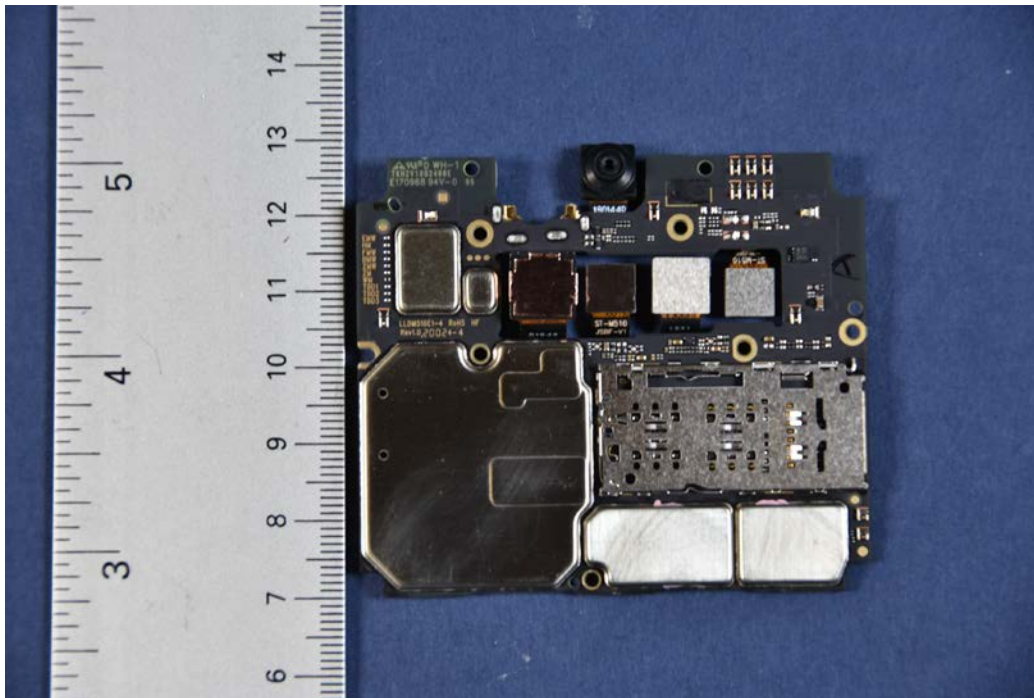

INTERNAL PHOTOGRAPHS

	LG Electronics USA, Inc. FCC ID: ZNFK410WM	Model: LM-K410WM
Internal Photos	EUT Type: Portable Handset	Page 2 of 10

	<p>LG Electronics USA, Inc. FCC ID: ZNFK410WM</p>	<p>Model: LM-K410WM</p>
<p>Internal Photos</p>	<p>EUT Type: Portable Handset</p>	<p>Page 3 of 10</p>

	<p>LG Electronics USA, Inc. FCC ID: ZNFK410WM</p>	<p>Model: LM-K410WM</p>
<p>Internal Photos</p>	<p>EUT Type: Portable Handset</p>	<p>Page 4 of 10</p>

	LG Electronics USA, Inc. FCC ID: ZNFK410WM	Model: LM-K410WM
Internal Photos	EUT Type: Portable Handset	Page 5 of 10

	<p>LG Electronics USA, Inc. FCC ID: ZNFK410WM</p>	<p>Model: LM-K410WM</p>
<p>Internal Photos</p>	<p>EUT Type: Portable Handset</p>	<p>Page 6 of 10</p>

 Proud to be part of 	LG Electronics USA, Inc. FCC ID: ZNFK410WM	Model: LM-K410WM
Internal Photos	EUT Type: Portable Handset	Page 7 of 10

 Proud to be part of  element	LG Electronics USA, Inc. FCC ID: ZNFK410WM	Model: LM-K410WM
Internal Photos	EUT Type: Portable Handset	Page 8 of 10

	LG Electronics USA, Inc. FCC ID: ZNFK410WM	Model: LM-K410WM
Internal Photos	EUT Type: Portable Handset	Page 9 of 10