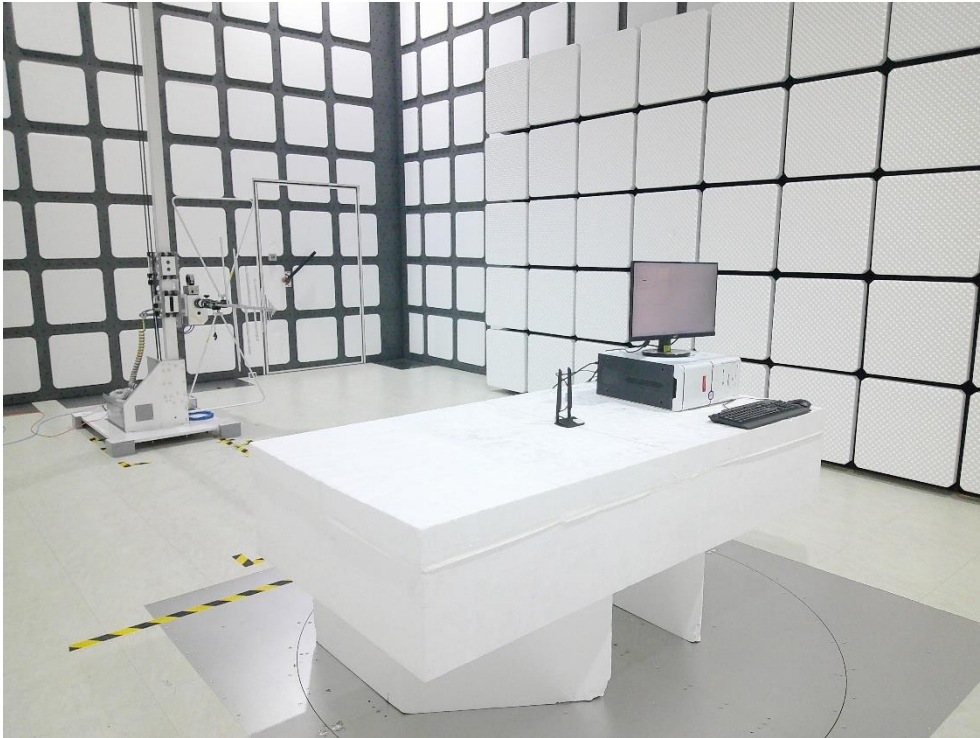

RF Test Photograph

Description: Front View of Conducted Emission Test Setup – **BT&BLE**

Description: Back View of Conducted Emission Test Setup – **BT&BLE**

Description: Front View of Conducted Emission Test Setup – **Wi-Fi**

Description: Back View of Conducted Emission Test Setup – **Wi-Fi**

Description: Radiated Emission Test Setup for 9kHz~30MHz –**BT&BLE**

Description: Radiated Emission Test Setup for 9kHz~30MHz –**Wi-Fi**

Description: Radiated Emission Test Setup for below 1GHz –**BT&BLE**

Description: Radiated Emission Test Setup for above 1GHz –**BT&BLE**

Description: Radiated Emission Test Setup for below 1GHz – **Wi-Fi**