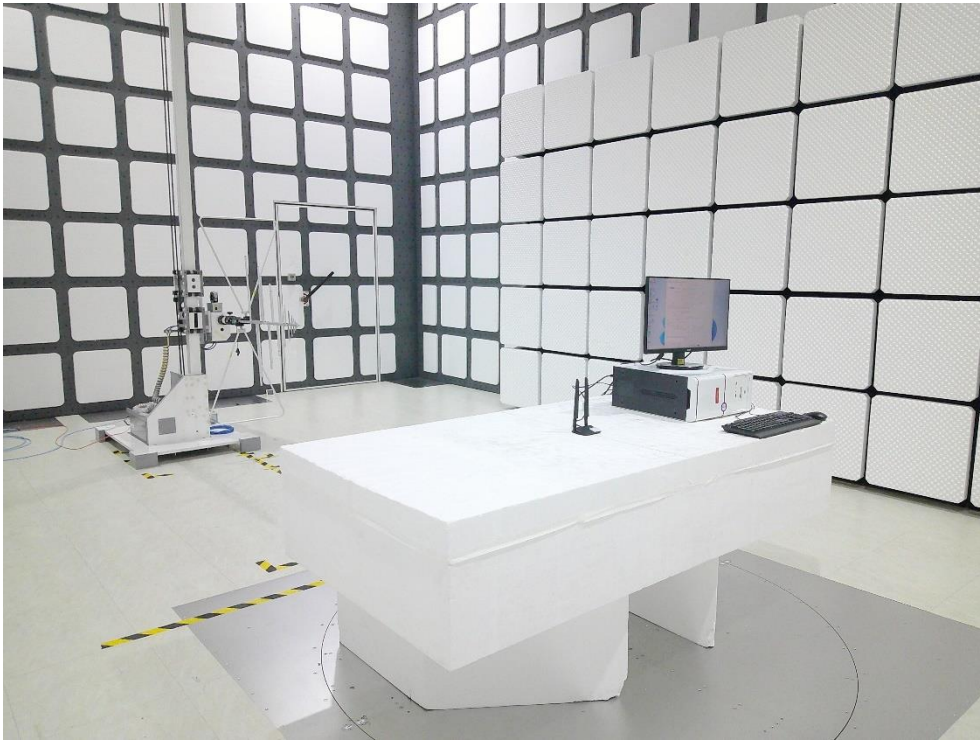

RF Test Photograph

Description: Front View of Conducted Emission Test Setup – **BT&BLE**

Description: Back View of Conducted Emission Test Setup – **BT&BLE**

Description: Front View of Conducted Emission Test Setup – **Wi-Fi**

Description: Back View of Conducted Emission Test Setup – **Wi-Fi**

Description: Radiated Emission Test Setup for 9kHz~30MHz –**BT&BLE**

Description: Radiated Emission Test Setup for 9kHz~30MHz –**Wi-Fi**

Description: Radiated Emission Test Setup for below 1GHz –**BT&BLE**

Description: Radiated Emission Test Setup for above 1GHz –**BT&BLE**

Description: Radiated Emission Test Setup for below 1GHz – **Wi-Fi**