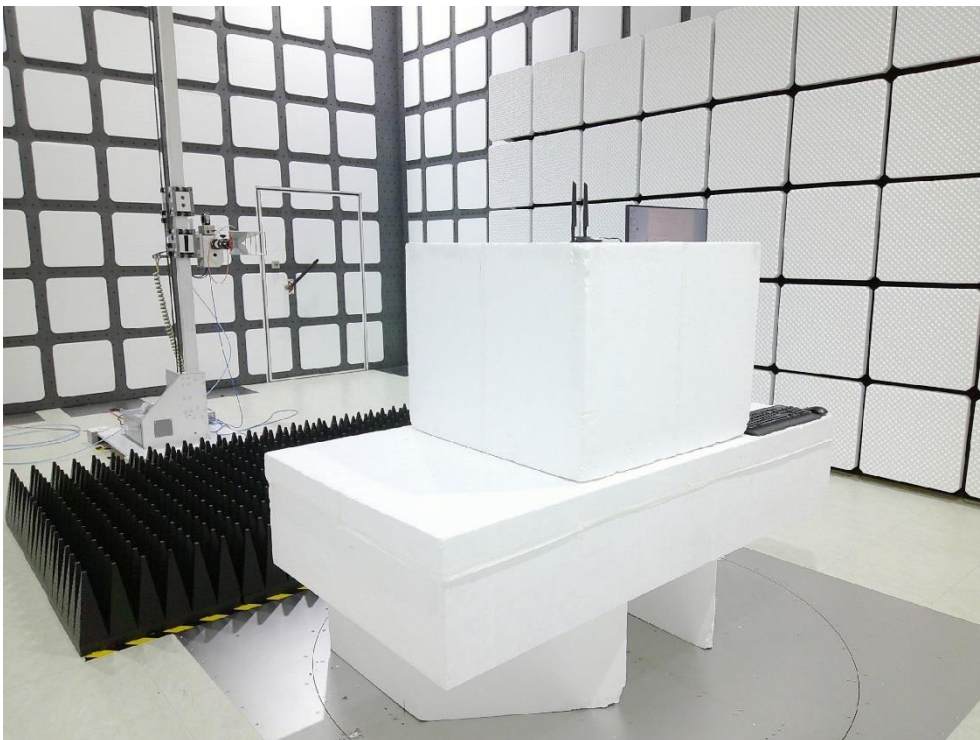

Description: Radiated Emission Test Setup for above 1GHz – **Wi-Fi**