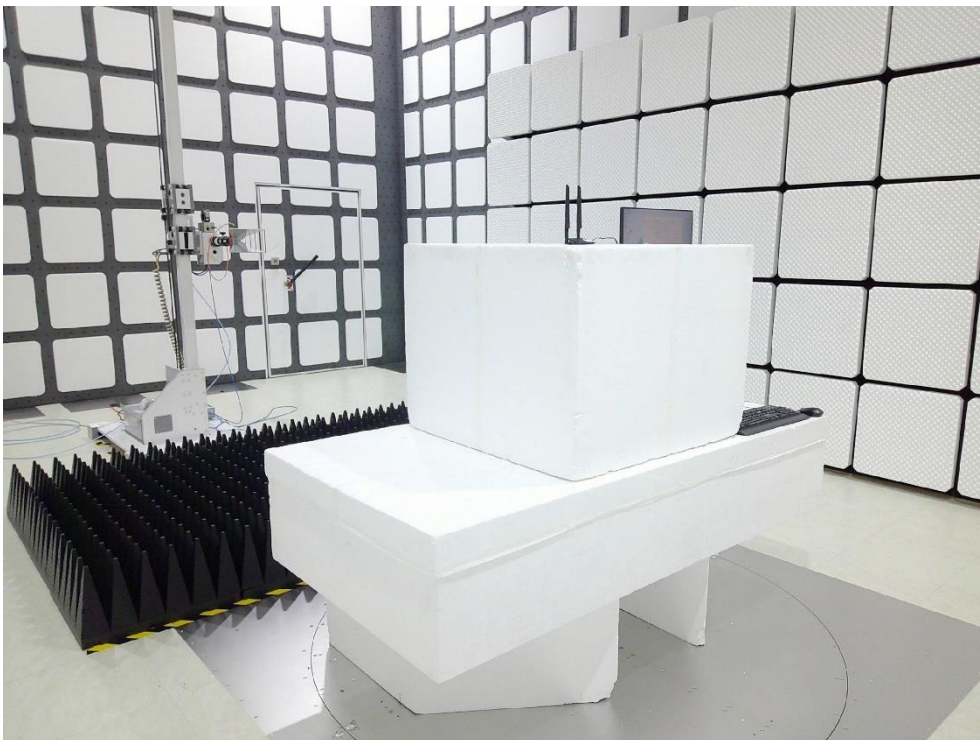

RF Test Photograph

Description: Front View of Conducted Emission Test Setup – **BT&BLE**

Description: Back View of Conducted Emission Test Setup – **BT&BLE**

Description: Front View of Conducted Emission Test Setup – **Wi-Fi**

Description: Back View of Conducted Emission Test Setup – **Wi-Fi**

Description: Radiated Emission Test Setup for 9kHz~30MHz –**BT&BLE**

Description: Radiated Emission Test Setup for 9kHz~30MHz –**Wi-Fi**

Description: Radiated Emission Test Setup for below 1GHz –**BT&BLE**

Description: Radiated Emission Test Setup for above 1GHz –**BT&BLE**

Description: Radiated Emission Test Setup for below 1GHz – **Wi-Fi**