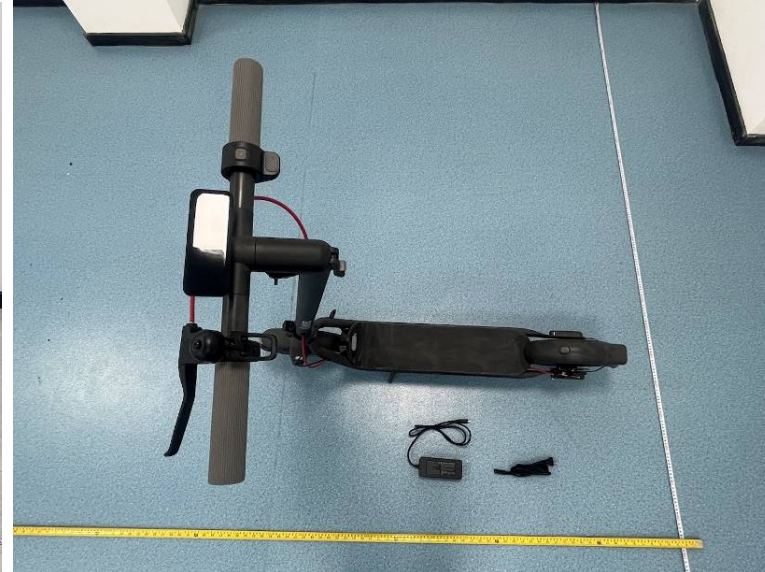

EXHIBIT B - EUT EXTERNAL PHOTOGRAPHS

SPU:V40

(Note: SPU:V40Pro is electrically identical with the model SPU:V40)

SPU:V40Pro

Intentional radiator circuitry

Intentional radiator circuitry

Port

Port

Adapter

Label