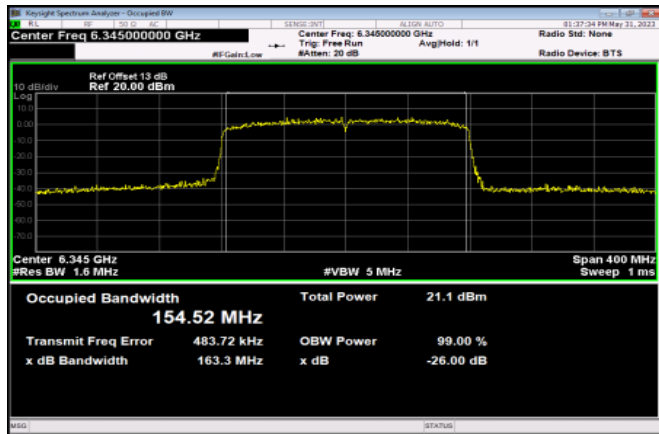

Channel 207

<Chain 3>

802.11ax HE160

Channel 15

Channel 47

Channel 79

Channel 111

Channel 143