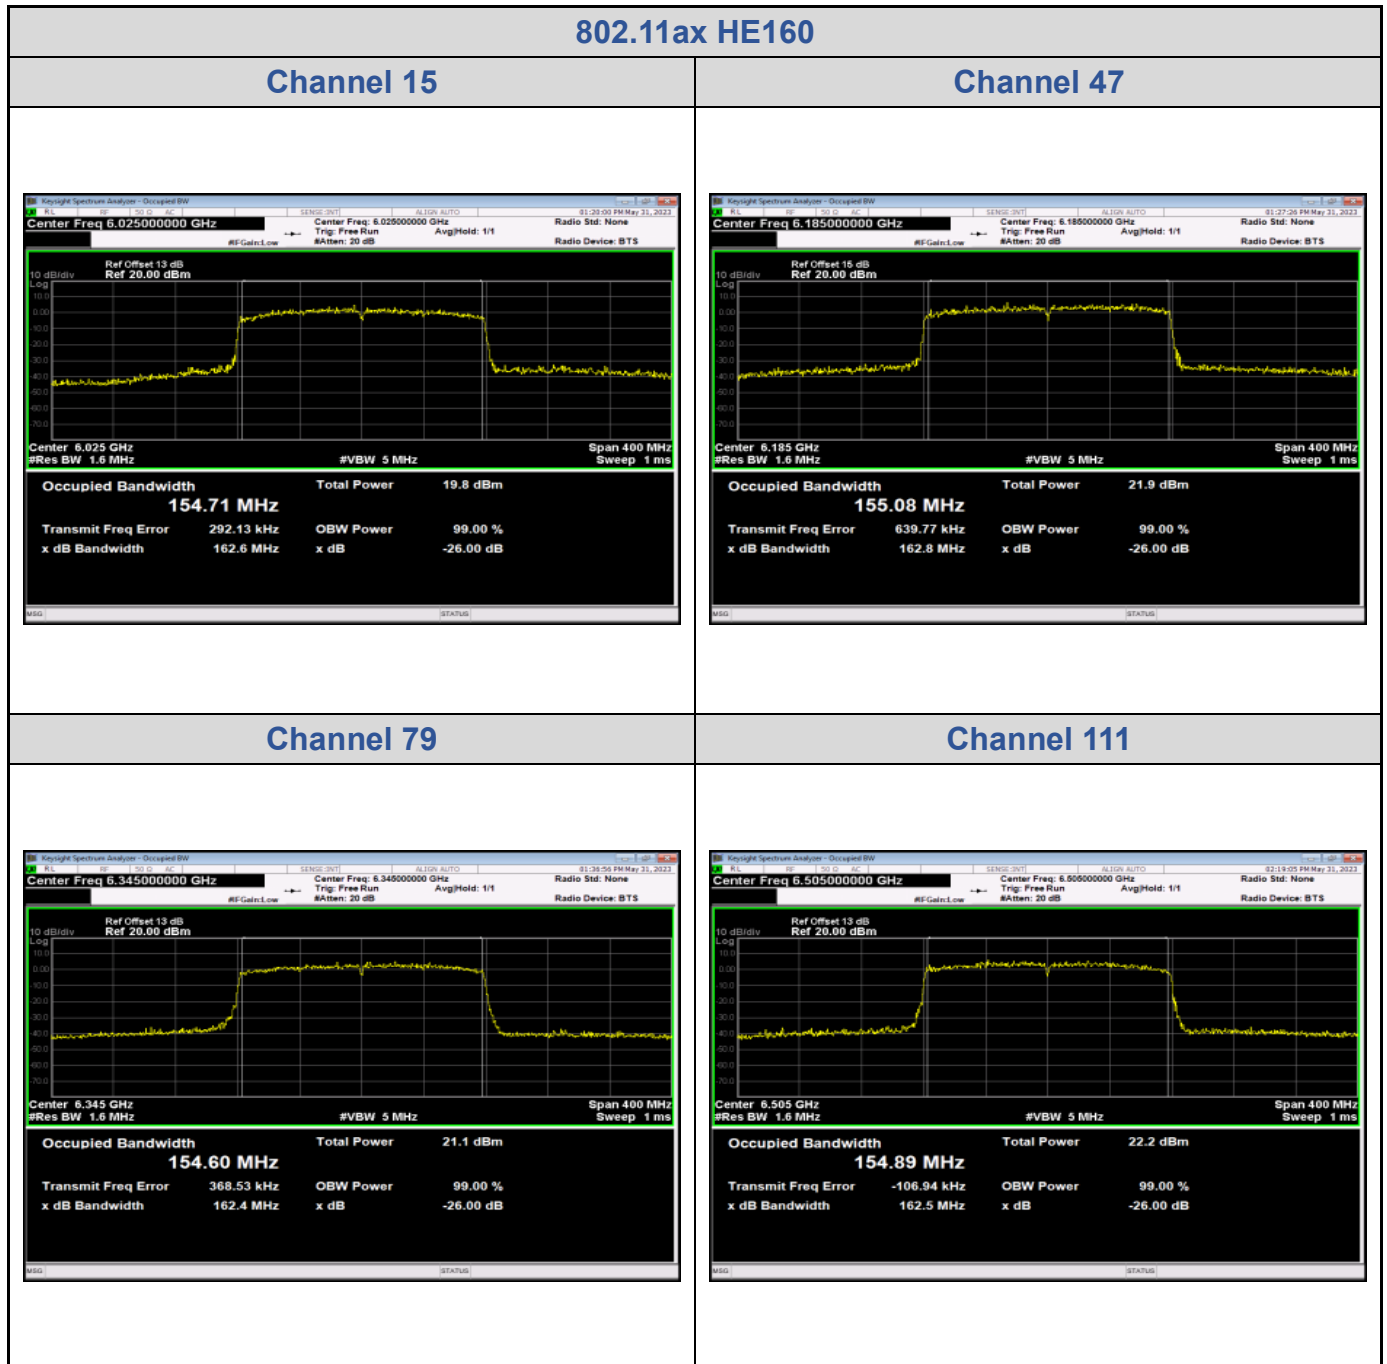

<Chain 0>

Channel 143

Channel 175

Channel 207

<Chain 1>

802.11ax HE160

Channel 15

Channel 47

Channel 79

Channel 111

Channel 143

Channel 175

Channel 207

<Chain 2>

Channel 143

Channel 175

Channel 207

<Chain 3>

802.11ax HE160

Channel 15

Channel 47

Channel 79

Channel 111

Channel 143