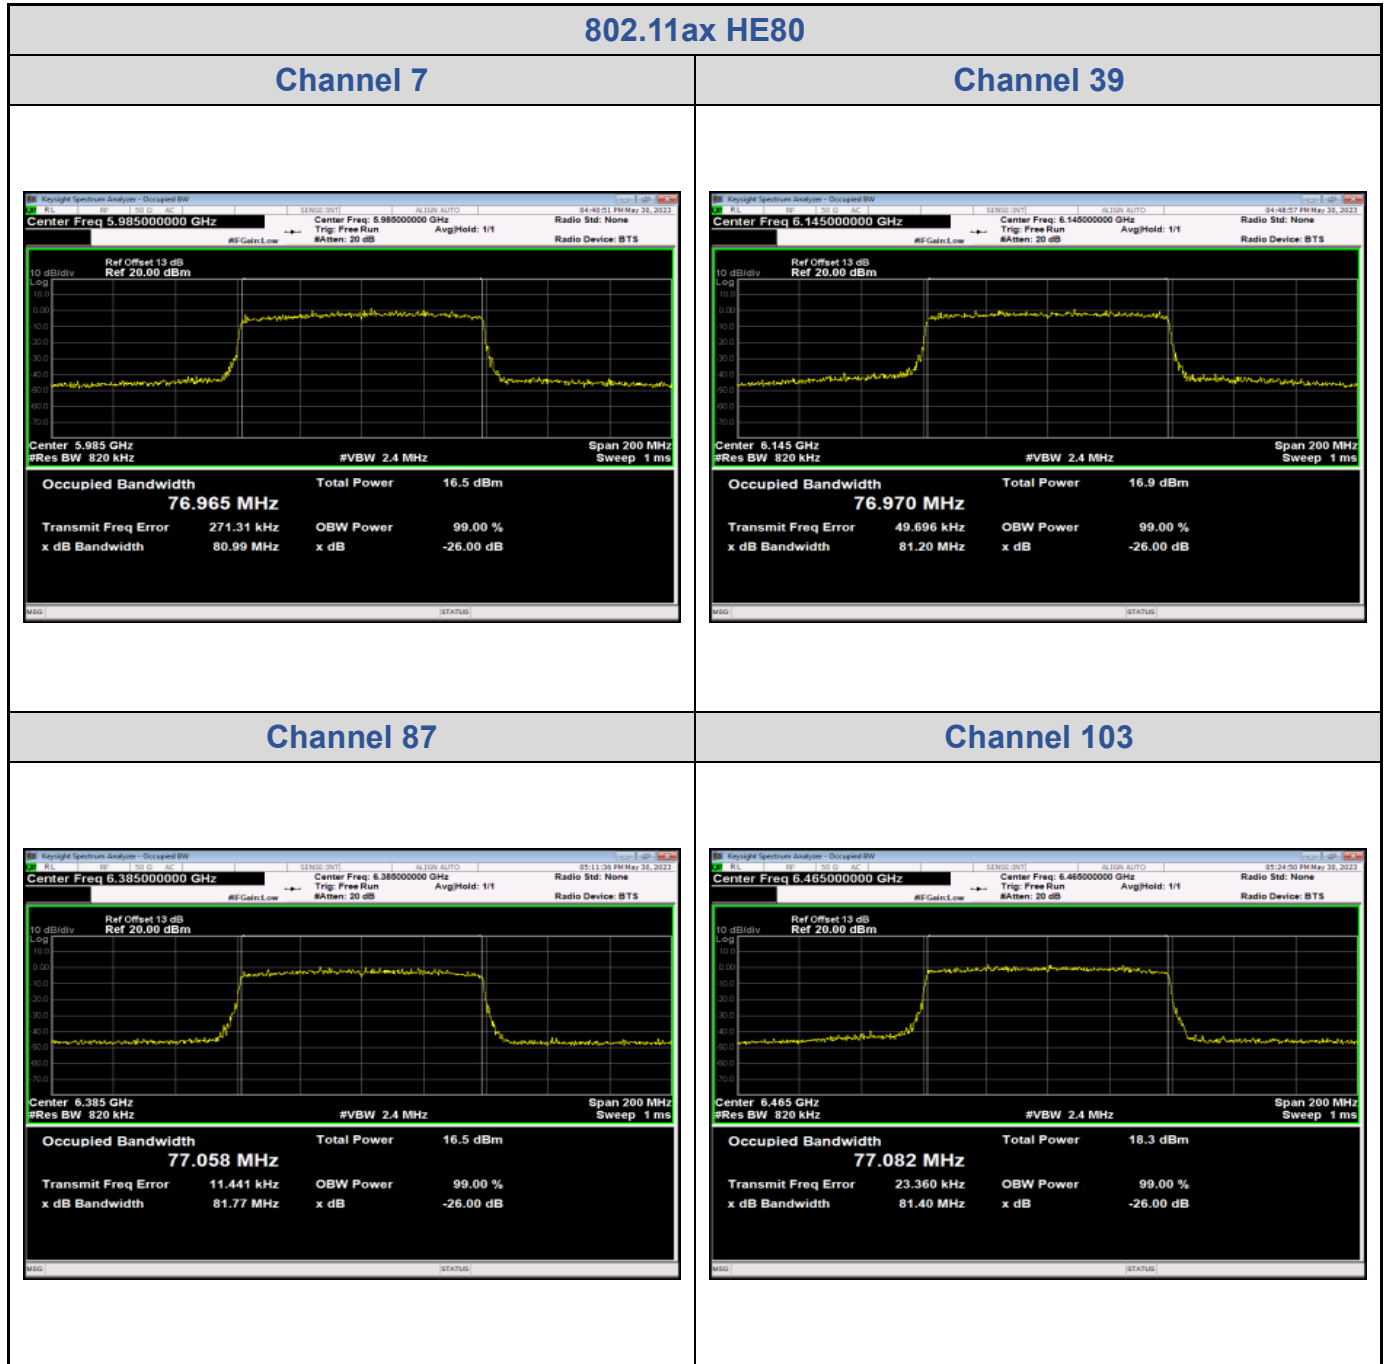

### Channel 167

Channel 183

Channel 199

Channel 215

<Chain 1>

**Channel 119**

**Channel 135**

**Channel 151**

**Channel 167**

Channel 183

Channel 199

Channel 215

<Chain 2>

**Channel 119**

**Channel 135**

**Channel 151**

**Channel 167**

Channel 183

Channel 199

Channel 215

<Chain 3>

802.11ax HE80

Channel 7

Channel 39