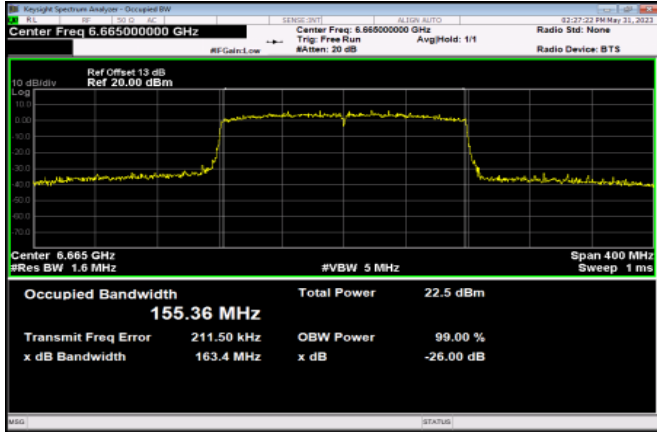

Channel 207

<Chain 3>

802.11ax HE160

Channel 15

Channel 47

Channel 79

Channel 111

Channel 143