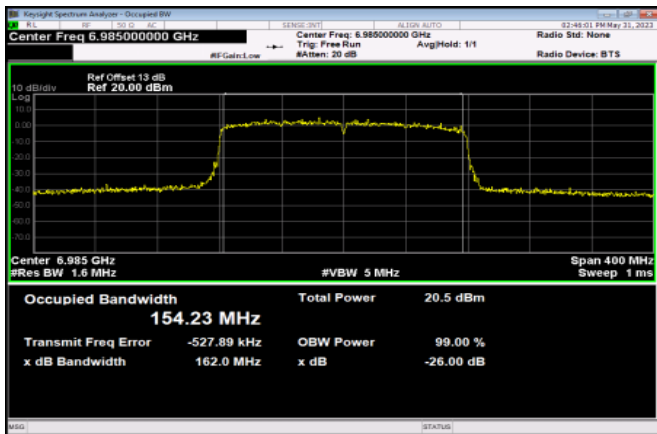

<Chain 0>

Channel 143

Channel 175

Channel 207

<Chain 1>

802.11ax HE160

Channel 15

Channel 47