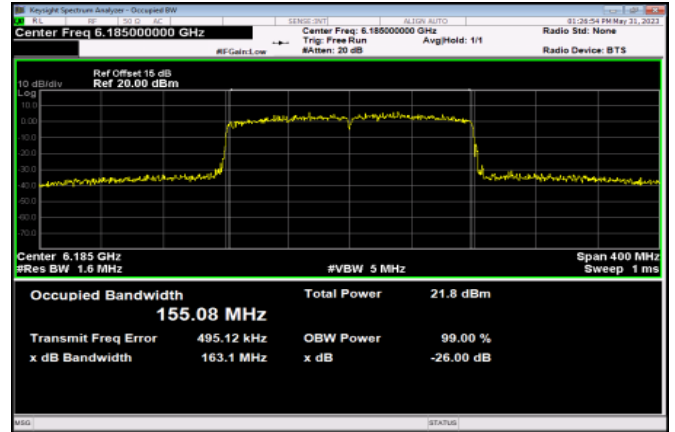

<Chain 0>

Channel 143

Channel 175

Channel 207

<Chain 1>

802.11ax HE160

Channel 15

Channel 47