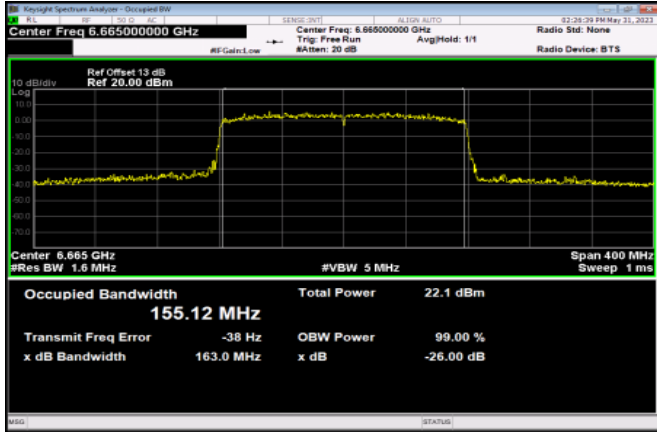

Channel 143