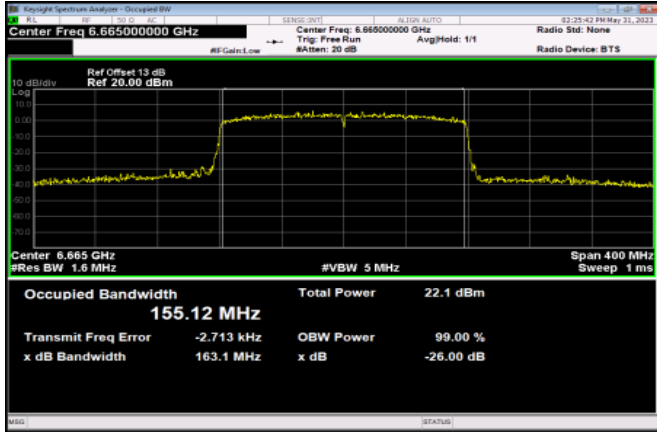

Channel 143