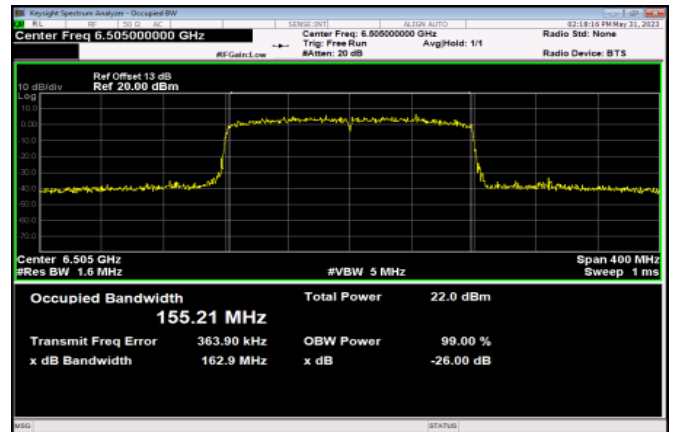

Channel 111