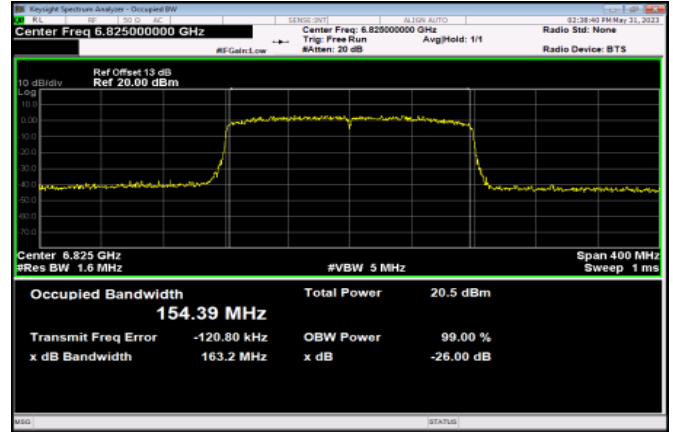

Channel 175