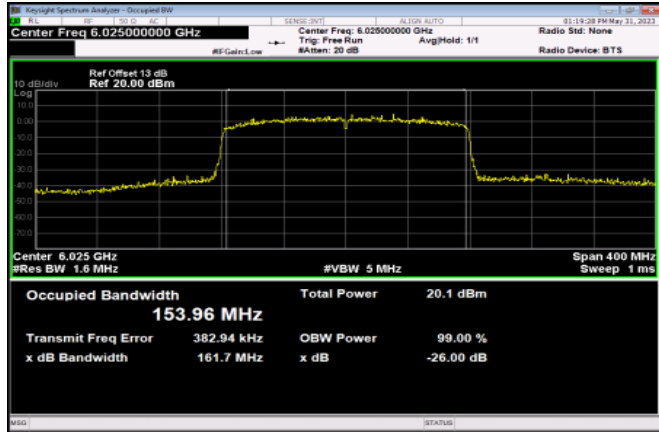

<Chain 0>

Channel 143

Channel 175

Channel 207

<Chain 1>

802.11ax HE160

Channel 15

Channel 47