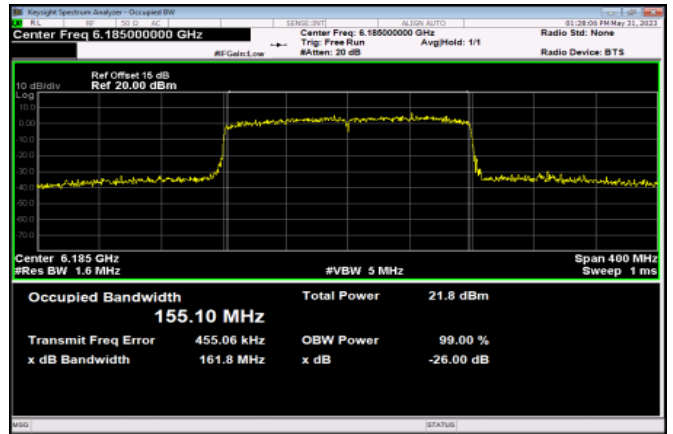

Channel 207

<Chain 3>

802.11ax HE160

Channel 15

Channel 47

Channel 79

Channel 111

Channel 143