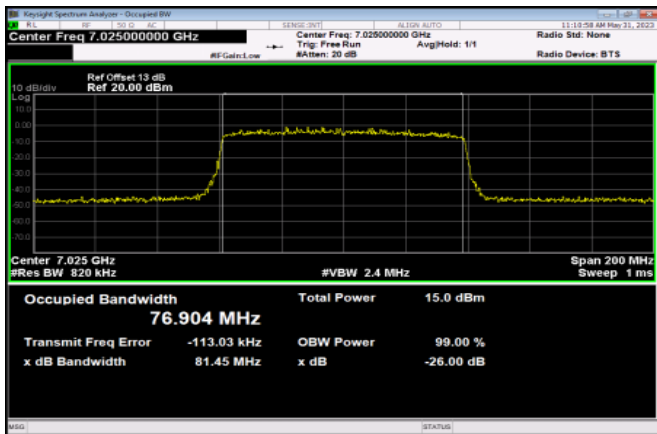

**Channel 167**

Channel 183

Channel 199

Channel 215

<Chain 3>

802.11ax HE80

Channel 7

Channel 39