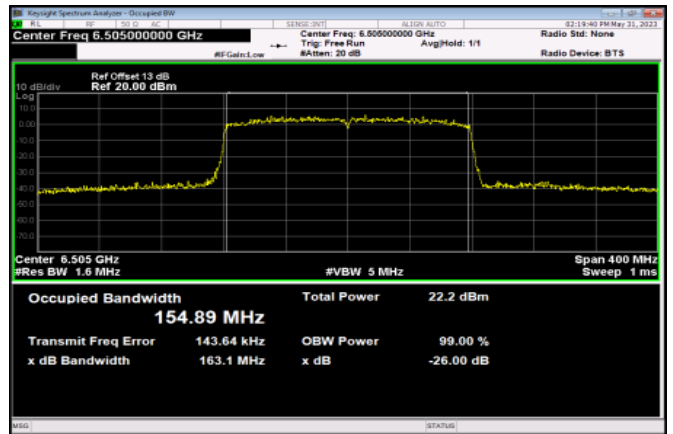

Channel 207

<Chain 3>

802.11ax HE160

Channel 15

Channel 47

Channel 79

Channel 111

Channel 143