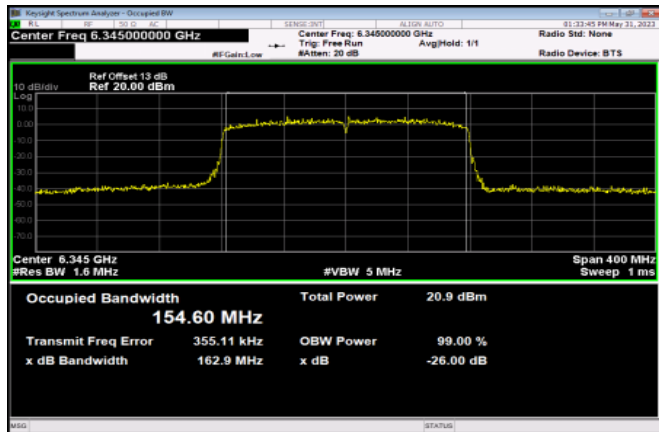

<Chain 1>

802.11ax HE160

Channel 15

Channel 47

Channel 79

Channel 111