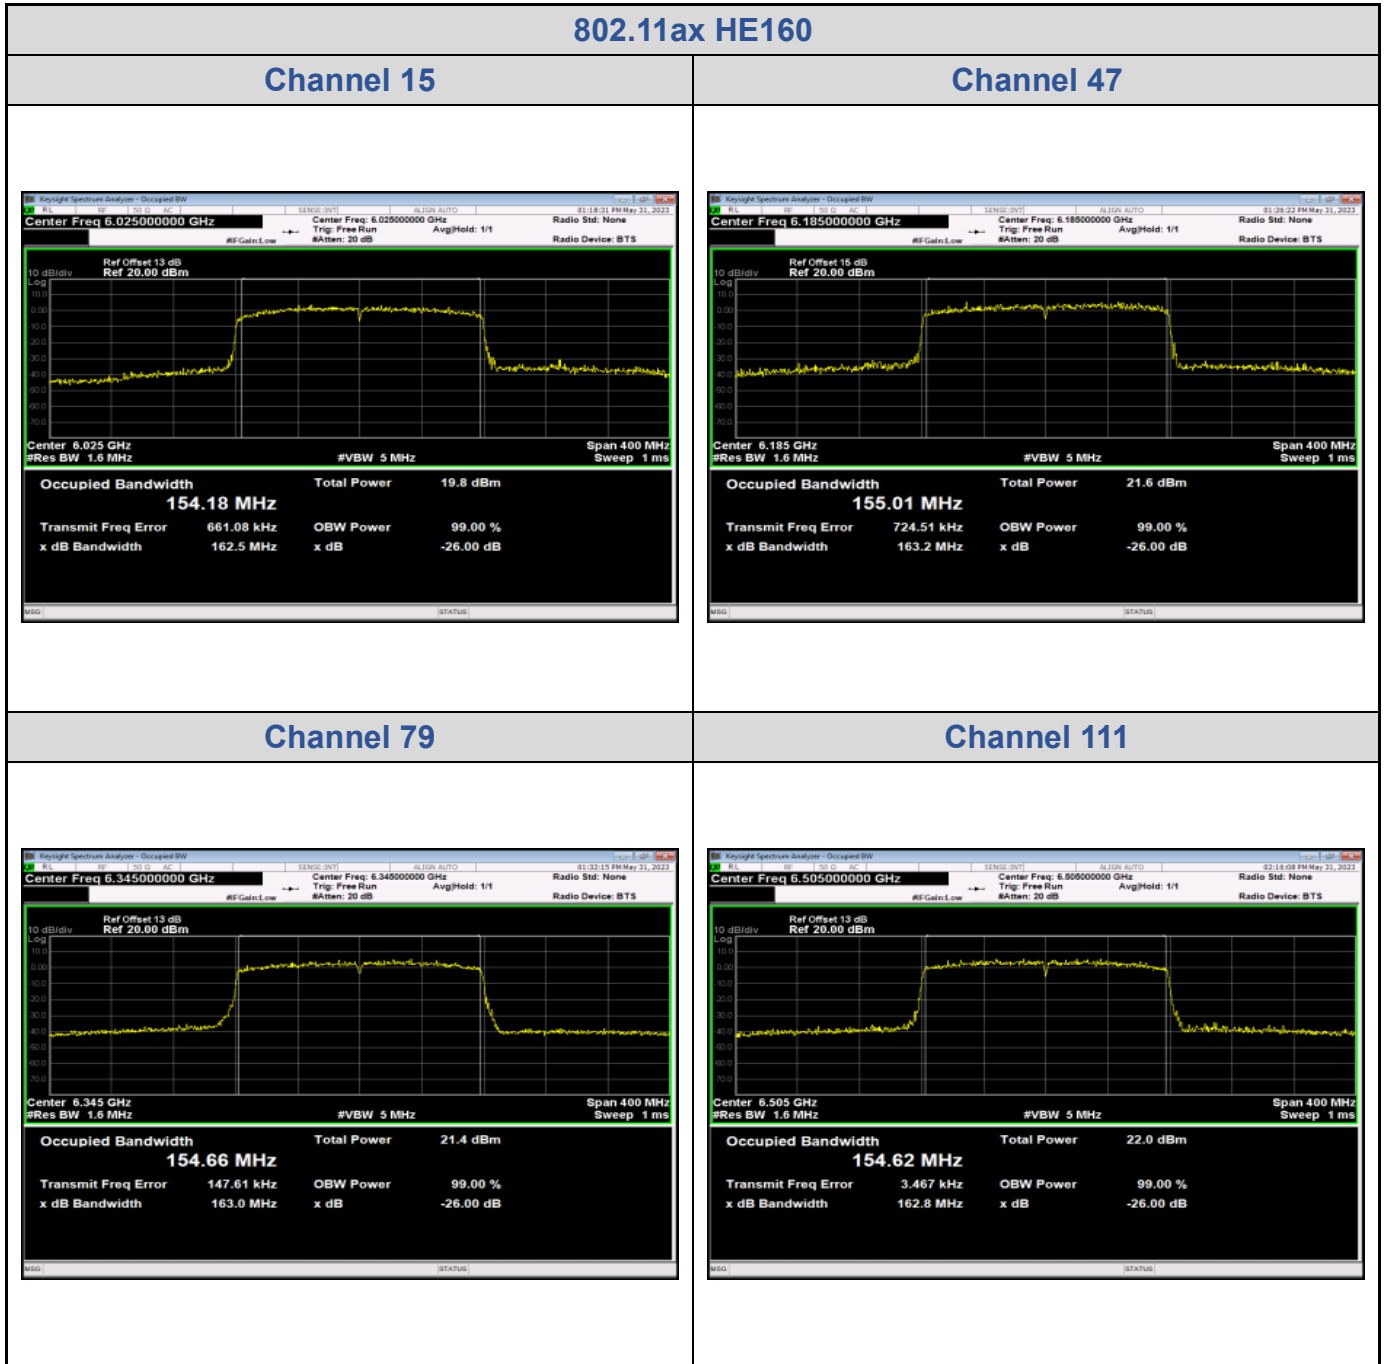

802.11ax HE160

Band	Channel	Frequency (MHz)	26dB Bandwidth (MHz)				Limit (MHz)
			Chain 0	Chain 1	Chain 2	Chain 3	
U-NII-5	15	6025	162.51	161.67	162.60	163.57	320
	47	6185	163.24	163.10	162.76	161.76	320
	79	6345	163.00	162.95	162.39	163.34	320
U-NII-6	111	6505	81.42	81.43	81.27	81.06	320
U-NII-7	111	6505	81.42	81.43	81.27	81.06	320
	143	6665	163.73	163.11	162.96	163.37	320
	175	6825	81.39	81.56	81.02	81.58	320
U-NII-8	175	6825	81.39	81.56	81.02	81.58	320
	207	6985	162.00	164.19	163.48	163.10	320

<Chain 0>