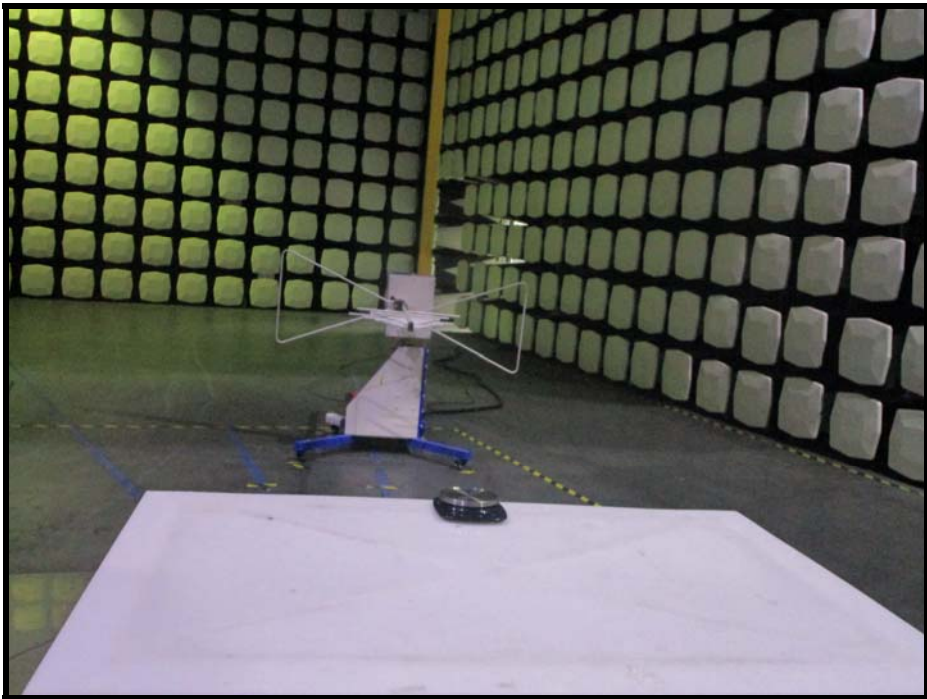

Test Setup Photo

1.1 RADIATED SPURIOUS EMISSION TEST SETUP

9 kHz-30 MHz

30 MHz-1 GHz

Above 1 GHz